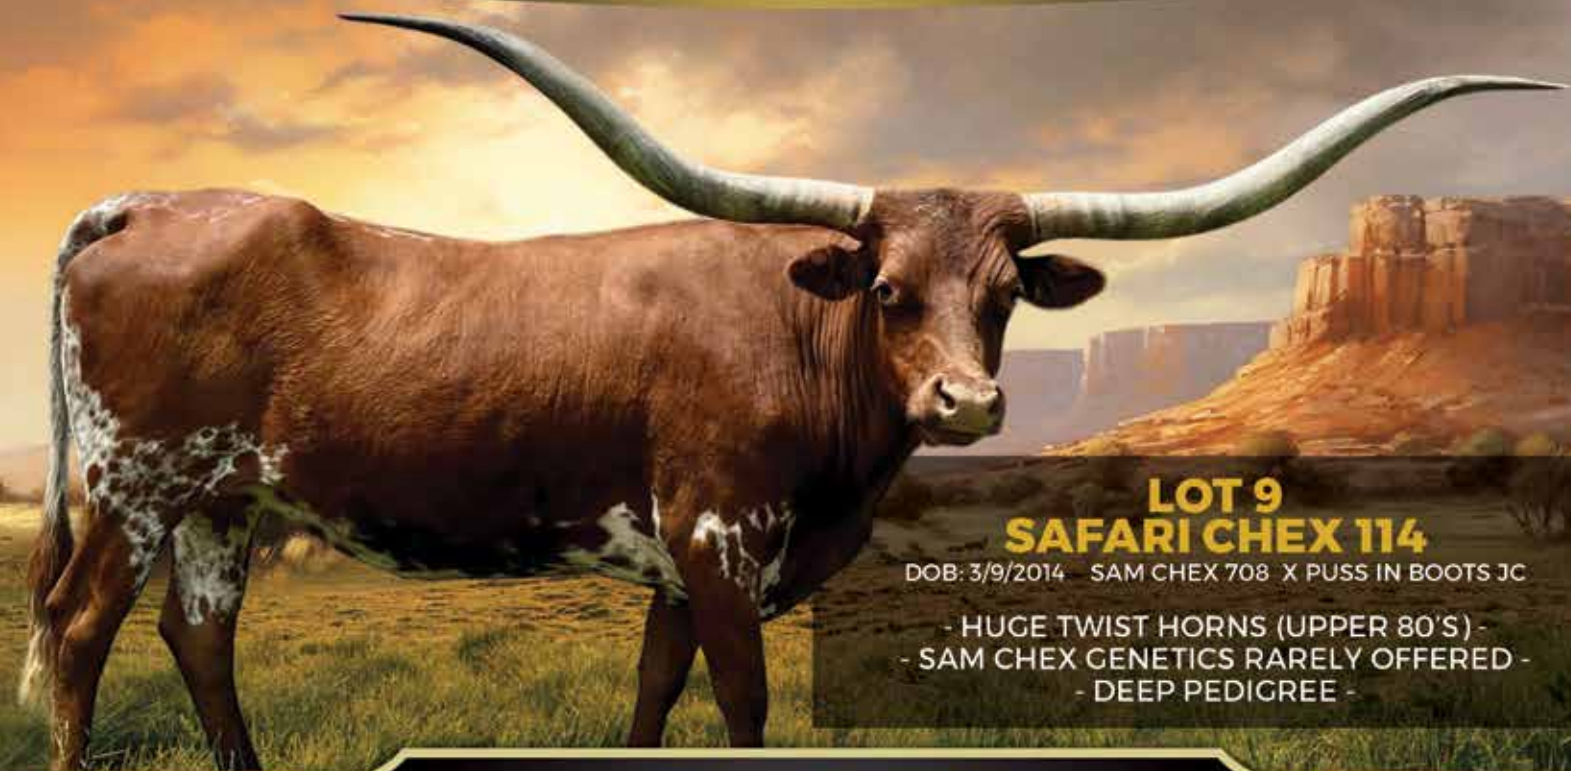

WE ARE VERY PROUD TO OFFER OUR
G&G FALL CLASSIC CONSIGNMENTS

**LOT 9
SAFARI CHEX 114**

DOB: 3/9/2014 SAM CHEX 708 X PUSS IN BOOTS JC

- HUGE TWIST HORNS (UPPER 80'S) -
- SAM CHEX GENETICS RARELY OFFERED -
- DEEP PEDIGREE -

**DAUNTLESS
LONGHORNS**

DAUNT-LESS (ADJECTIVE) SHOWING FEARLESSNESS AND DETERMINATION