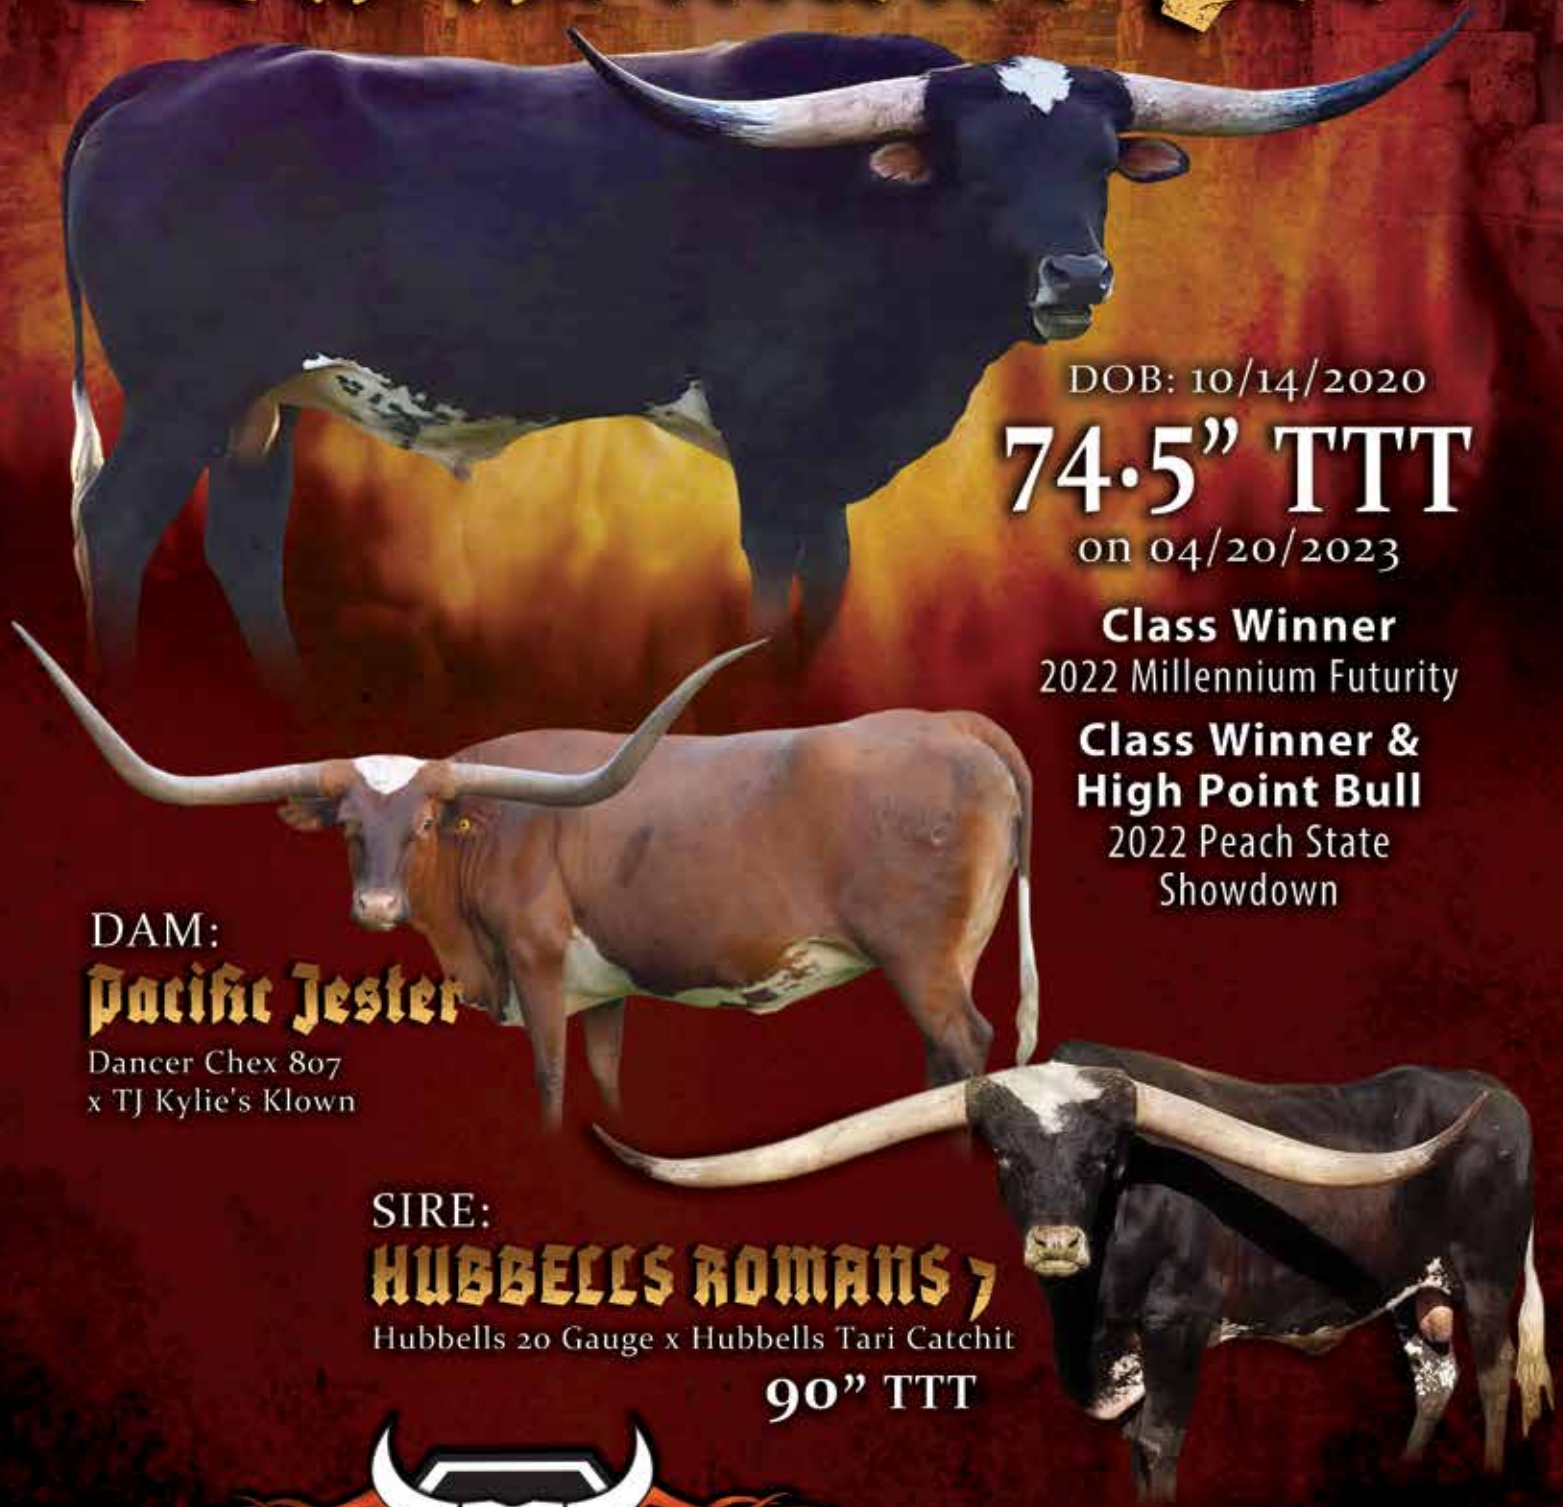

SUNHAVEN FARMS

Jay & Suzi Wachter
Keymar, MD
Lot #15, 50

DCR Romans Jester

DOB: 10/14/2020

74.5" TTT

on 04/20/2023

Class Winner

2022 Millennium Futurity