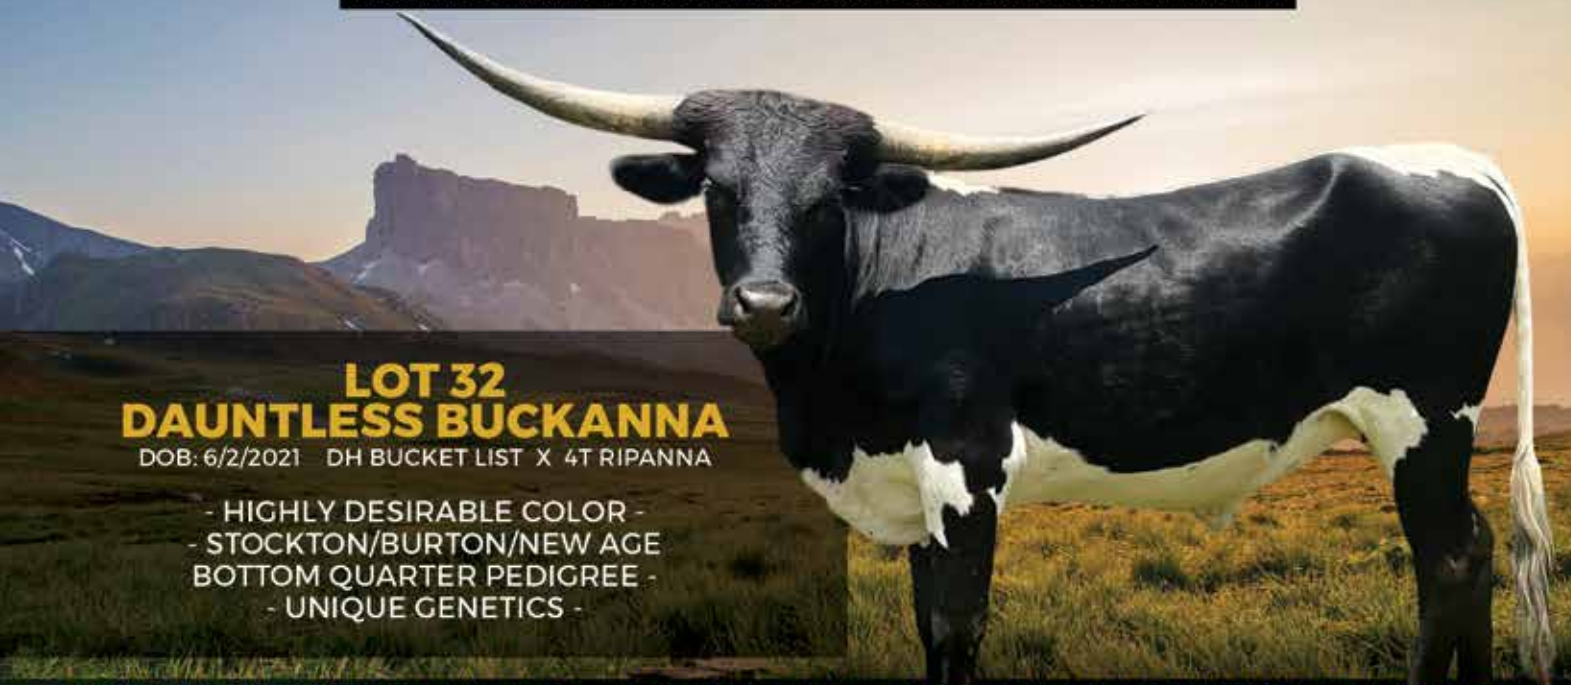

**LOT 32
DAUNTLESS BUCKANNA**

DOB: 6/2/2021 DH BUCKET LIST X 4T RIPANNA

- HIGHLY DESIRABLE COLOR -
- STOCKTON/BURTON/NEW AGE
  BOTTOM QUARTER PEDIGREE -
- UNIQUE GENETICS -

ROSS SUBER / DIVA MILIANS 830-500-0400 DAUNTLESSLONGHORNS@GMAIL.COM
WWW.DAUNTLESSLONGHORNS.COM