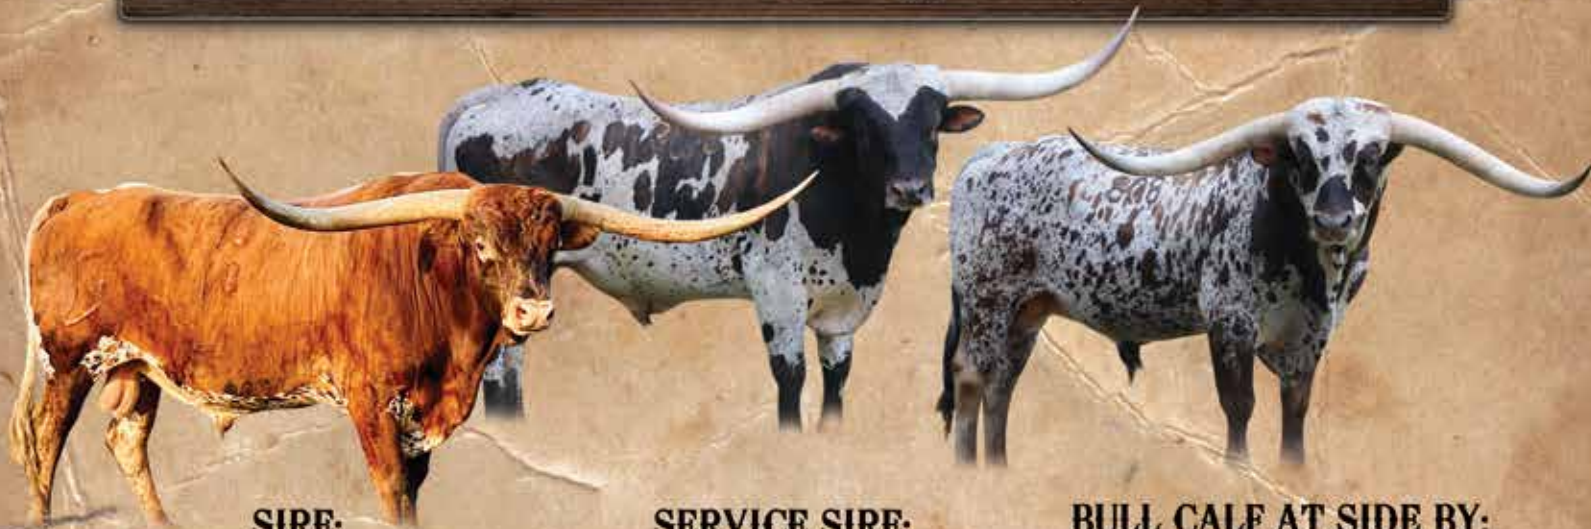

SIRE:
DELTA LUCKY ACE
LLL LUCKY X LLL DELTA DAWN

SERVICE SIRE:
HBR DESPERADA
JH MONIKA'S SUN X 7 BAR GRAND IRON

BULL CALF AT SIDE BY:
HL FRONT N CENTER
WS VINDICATOR X CASINO'S ACE

RICKY MCLEOD, HOME BRANCH RANCH

4823 Home Branch Road, Manning, SC 29102
Phone: (803) 983-0816 | Email: wrricky@ftc-i.net

WWW.HOMEBRANCHRANCH.COM