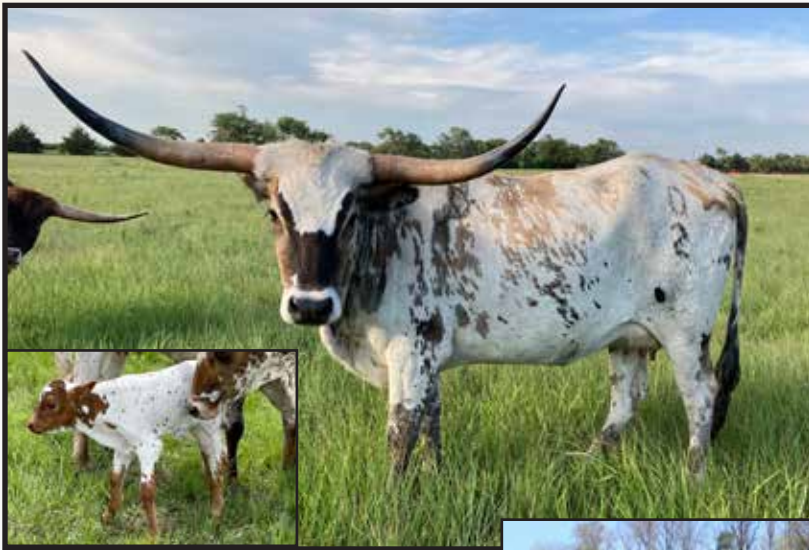

**COMMENTS:** OCV'd. This is a very uniquely colored heifer with good conformation, a great bag and is a granddaughter of Rowdy HR. Her bull calf at side is sired by Iron Justice, a Drag Iron son.

**EXPOSED TO MONEY IN THE BANK  
CHEX**