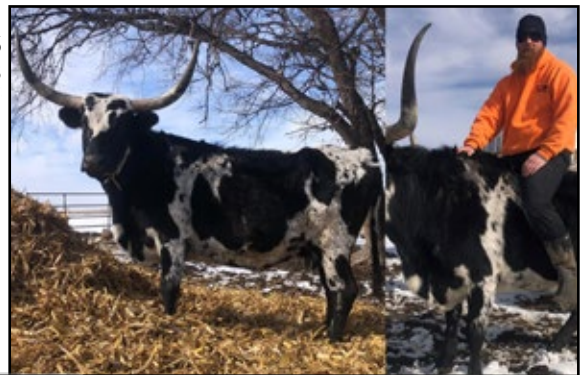

OBRYAN'S WARPAINT

TLBAA# CI300875

DOB: 03-29-16

PH# 618

OCV✓

LOT 113

WINCHESTER
TTT PECOS
TTT PATTI WALKER

JET MASTER BLACK
ANDERS JET MIDNIGHT
DL JET BLACK MIDNIGHT

Breeding Info: Exposed to LL Pale Dragon a solid dark grulla bull 6/9/22 to 11/21/22

Comments: Very gentle, halter & saddle broke or ride her bare back. Won multiple shows - National Western Stockshow, Stillwater, OK, TLBAA World Show, Nebraska State Fair, Will eat out of your hand, Down sizing our herd.

Owner: Little Creek Longhorns - Bruce & Brandi Scheer