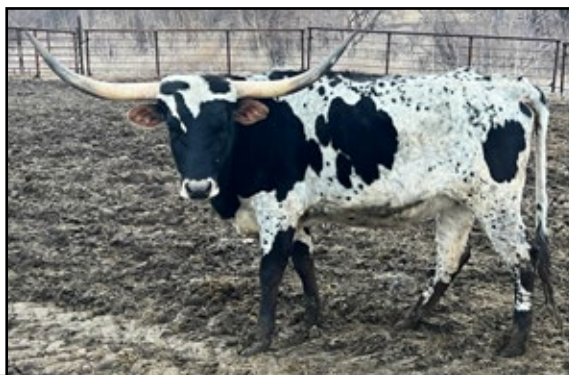

DV HAPPY FACE

TLBAA# CI326911

DOB: 04-01-20

PH# 26

OCV✓

LOT 123

RUN'EM JUMA
RUNNER EOT
RD TIGER LILLY

DV MAN A HOONEY
DV DOUBLE WHELMING
DV WHELMING DOUBLE H

Breeding Info: Exposed to Registered Charolais 6/11/22 - 10/15/22

Comments: Nice, young cow. Good disposition, nice body.

Owner: Del-Vic Farms - Vicki Smeal