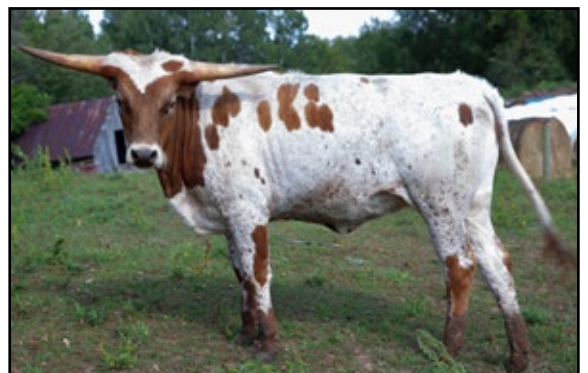

JL CINDERELLA MAYBELLINE

TLBAA# CI338275

DOB: 05-21-21

PH# 5/21

OCV✓

LOT
F15

FIFTY-FIFTY BCB
50 AMP
HORSESHOE J INNOVATE

CLASS 1

COWBOY TUFF CHEX
HELM TUFF'S CINDERELLA
LLL LUCKY'S CINDERELLA

Breeding Info: Not Exposed

Comments: Maybelline is a daughter of 50 AMP out of the great Fifty-Fifty BCB bull. She has color, conformation, and is very friendly. She has not been exposed and is ready for your bull!

Owner: JL Longhorns - Jim & Rebekah Lehrbass