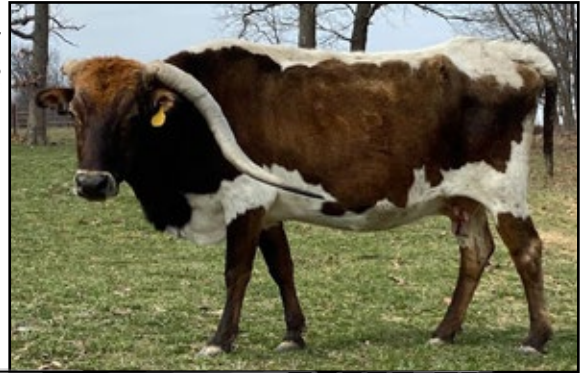

GRAND OSAGE PC 98

TLBAA# CI251485

DOB: 02-28-07

PH# 98

OCV✓

LOT 52

JR GRAND SLAM
GR GRAND UNLIMITED
QUEEN UNLIMITED KK

JR GRAND SLAM
JR OSAGE
OSAGE DIXIE PRINCESS

Breeding Info: Bull calf at side born 7/13/22 by Hubbell's Butch Cassidy, Exposed to HL Rainmaker 6/15/22 to 3/15/23

Comments: Osage Grand is so beautiful & great producer! Her horns froze in winter of 2019. Rainmaker is Vindicator x HL Concealed Raindrop, Concealed Weapon daughter. Sells with a straw of WS Midnight Weapon HEIFER sexed semen.

Owner: Luebbering Longhorns - Lisa Luebbering