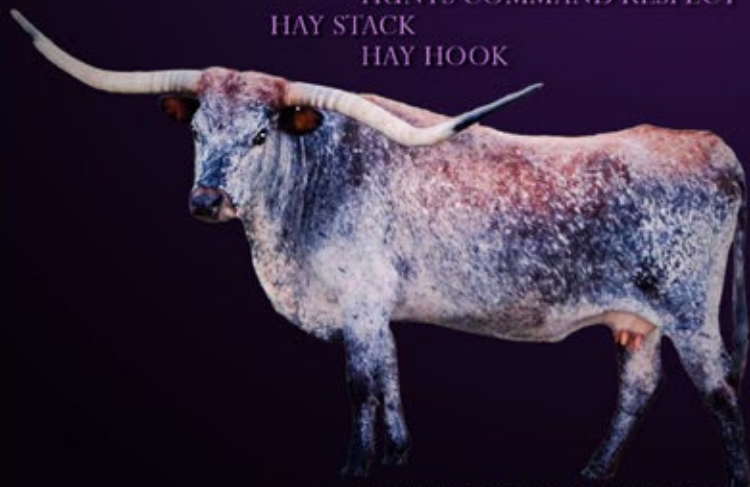

HUNTS COMMAND RESPECT
SMOKY DIAMOND
FROSTY DIAMOND

WHISTLIN' DIAMOND

AMBUSH 13
SH WHISTLIN' AMBUSH 13/3
WRC WHISTLIN' DIXIE

MIDWEST DIAMOND RUSH

LOT# 140

1

SQUARE ONE
CAMERON, MO

REGISTERED BREEDING
STOCK AVAILABLE

SQUAREONELONGHORNS.COM
SQUAREONELONGHORNS@GMAIL.COM
CLINT & SHAROLD 601-549-9025