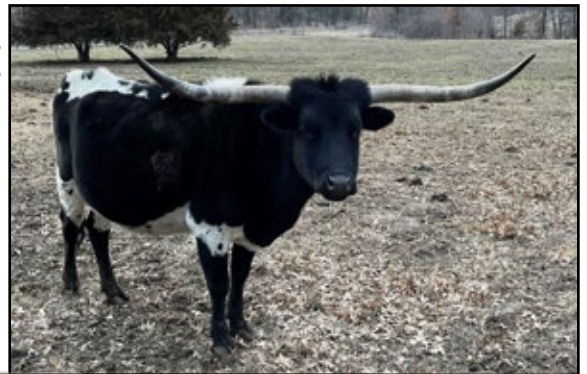

LF MIDNIGHT SPECIAL

LOT 89

CONCEALED WEAPON
WS MIDNIGHT WEAPON
WS MIDNIGHT
TEJAS STAR
TXN FANCY PANTS SPECIAL
HORSESHOE J FOUNDATION

ITLA# 285651
DOB: 04-26-18
PH# 41/18
OCV✓

Breeding Info: Bull calf at side by RR Midnight Replica, Exposed to Rocky Trails ST
Comments: A real sweetheart of a cow. First one to trough. Has been exposed to Rocky Trails ST.
Owner: Red's Ranch - Jeremy Jacobs