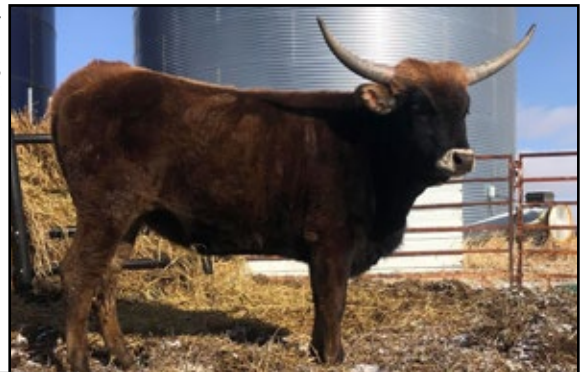

LCL LUMAX COCO CRISP

TLBAA# CI335944

DOB: 09-10-21

PH# 115

OCV✓

LOT
F19

CROWBAR EOT
CS CAPTAIN CROWBAR
BH MIRAGE

CLASS 2

MAXIMUS ST
7LS MISS LUMAX
7LS SUNLIGHT LU

CLASS 2

Breeding Info: Exposed to Red Respect 18, cleaned up with LL Pale Dragon

Comments: Nice parker brown heifer out of our top herd base cows. Also out of our top bull that won many shows and sired top class winners at state and national level.

Owner: Little Creek Longhorns - Bruce & Brandi Scheer