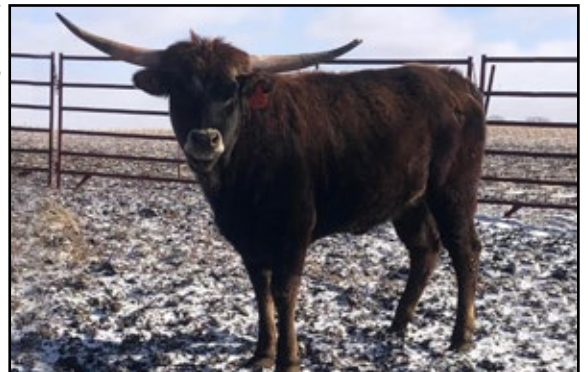

HVH 20GUAGE COWGIRL

TLBAA# CI336423

DOB: 08-04-21

PH# 821

OCV✓

L
O
T
F21

HUBBELLS 20 GAUGE
HUBBELLS GOLDEN BOY
HUBBELL'S RIVIERA

CLASS 2

JBR ECLIPSE
WT XENA MAX
LAR MAXINE 0/09

Breeding Info: Not Exposed

Comments: A nice 20 month old dark red brindle heifer, unexposed. She is a Hubbells 20 Gauge granddaughter & a Cowboy Tuff Chex, Maximus ST great granddaughter. 43.5" TTT 2/4/23

Owner: High View Hill Longhorns - William Crook

LITTLE DOWN

TLBAA# CI341015

DOB: 09-06-21

PH# 1121

OCV✓

L
O
T
F22

FIFTY-FIFTY BCB
HL MISSING LINK
D/O MISS GRANDE

CLASS 2

MUTUAL FUND
HIL5 DOUBLE DOWN
LL RENO

Breeding Info: Not Exposed

Comments: This is a very fancy heifer with a sweet hornset. Lots of cow power behind this heifer including Poco Lady, Miss Grande, Journey, Rio Catchit, Field of Pearls, & Reflec Bar. Let this heifer prove herself for you.

Owner: Hetland Horns - Weston & Kendra Hetland

LCL CARMELLA BEAN

TLBAA# CI335945

DOB: 08-12-21

PH# 113

OCV✓

L
O
T
F23

CROWBAR EOT
CS CAPTAIN CROWBAR
BH MIRAGE

CLASS 2

PPF THE TIN MAN
CS CARMELLA LU
7LS MISS LUMAX

Breeding Info: Exposed to Red Respect 18, cleaned up with LL Pale Dragon

Comments: Lots of horn for her age. Fancy big body, lots of color, Parker brown lacy face. She was picked to be in our show and futurity pen. Out of our great grulla brindle 75" TTT cow and our top show producer bull.

Owner: Little Creek Longhorns - Bruce & Brandi Scheer

FR STAR FOX

TLBAA# CI333302

DOB: 09-01-21

PH# 2109

OCV✓

L
O
T
F24

HUBBELLS 20 GAUGE
SCATTERGUN 709
HELM DIXIE CHIC

CLASS 2

MEDICINE MAN EOT
MTR FOXY DIXIE
MI TIERRA J65

Breeding Info: Exposed to AA Stars & Stripes