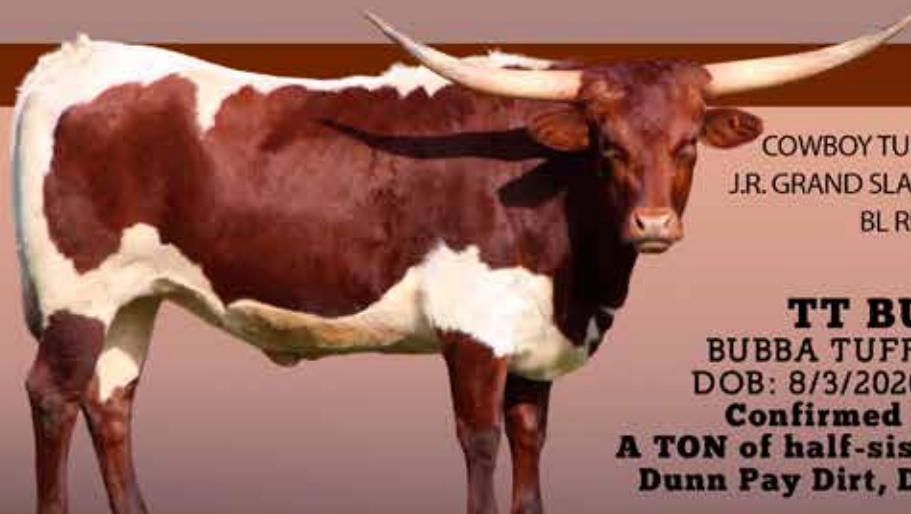

COWBOY TUFF CHEX, HUBBELLS BLACK BEAUTY,
J.R. GRAND SLAM, JP RIO GRANDE, TX W LUCKY LADY,
BL RIO CATCHIT, COWBOY CHEX

LOT 14

TT BUBBA'S SWEETIE

BUBBA TUFF CHEX x BL RIO SWEET 937
DOB: 8/3/2020 54.8125" TTT on 11/05/2022

**Confirmed Bred to Game Changer 044.
A TON of half-sister futurity winners - Big League,
Dunn Pay Dirt, Dunn Said Enuff & MANY MORE!**

Talley Longhorns - John and Christine Talley

Christine: (410) 842-7282 christine@talley metals.com John: (301) 704-6091 john@talley metals.com

www.talleylonghorns.com