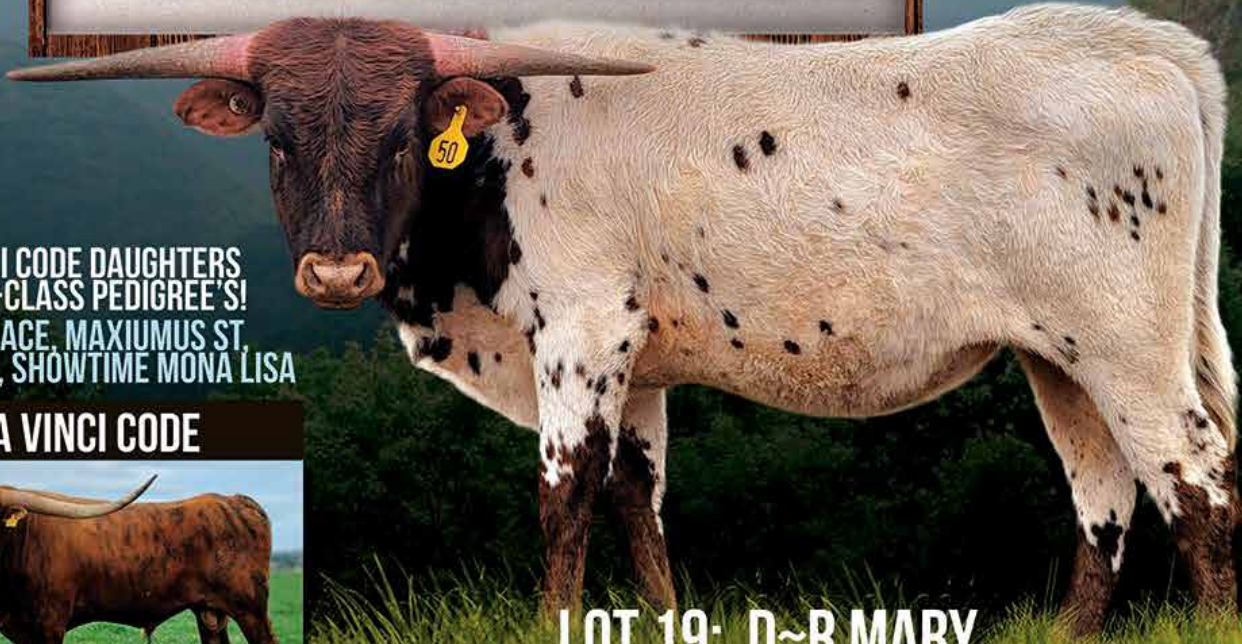

2023
NETLA
NORTHEAST TEXAS LONGHORN ASSOCIATION

NETLA LONGHORN SALE
JUNE 3RD, 2023
LEBANON VALLEY
LIVESTOCK MARKET
LEBANON, PA

TWO DA VINCI CODE DAUGHTERS
WITH WORLD-CLASS PEDIGREE'S!
DELTA LUCKY ACE, MAXIUMUS ST,
J.R. GRAND SLAM, SHOWTIME MONA LISA

SIRE: DA VINCI CODE