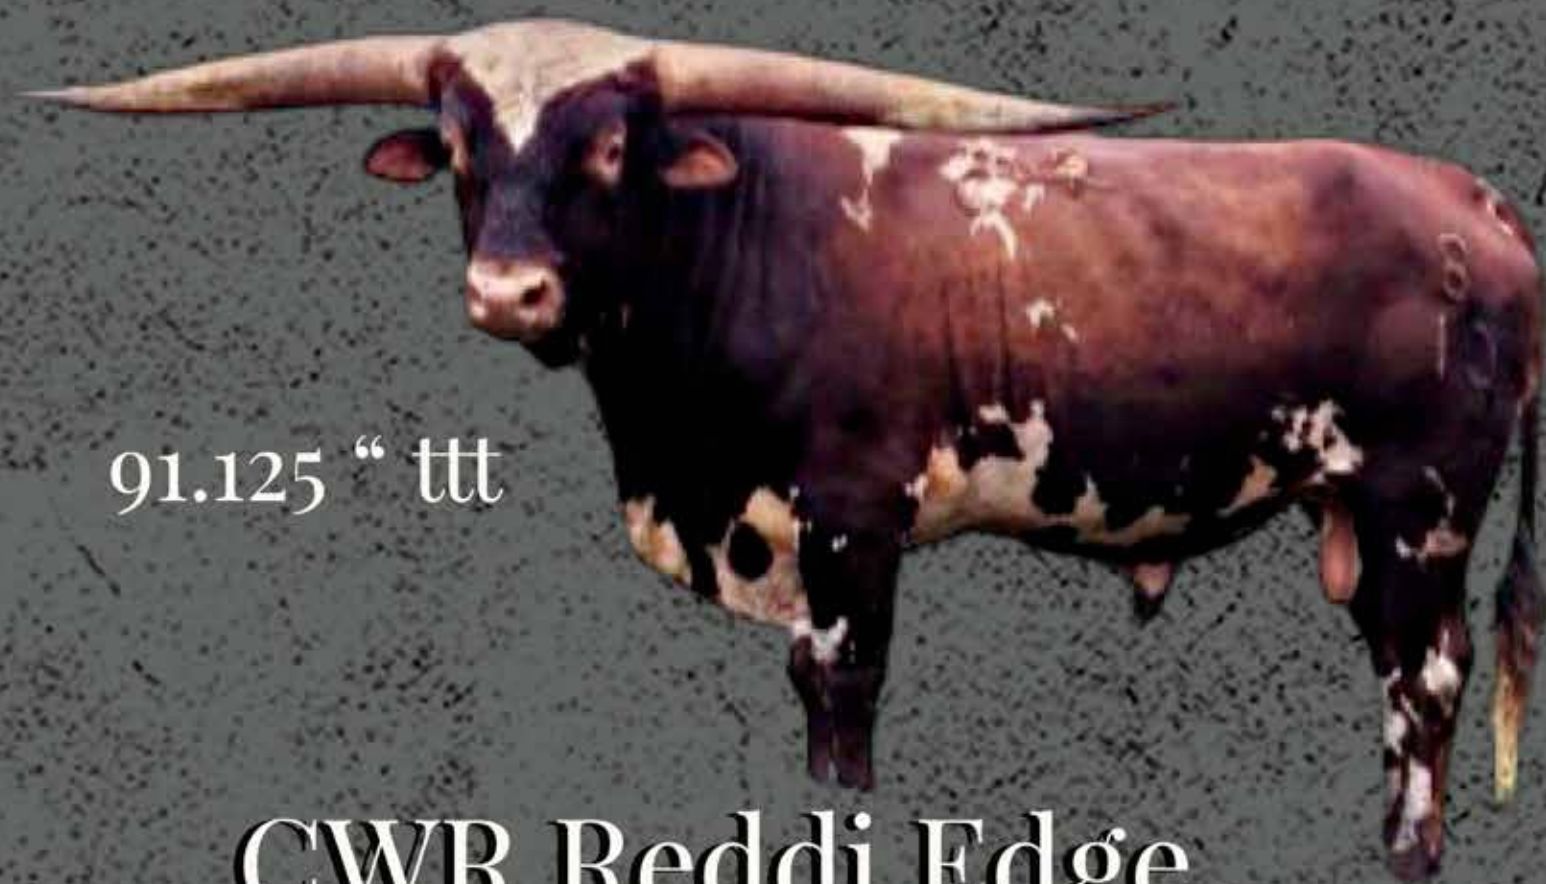

Cross Wrench Ranch

2021 ITLA Grand Champion Haltered Bull

91.125 " ttt

CWR Reddi Edge

08/05/2018

(RRR Rimount's Edge 110 x CWR Classy)

Semen
Available!

John & Suzanne Moxley
11820 Darby Road
New Market, MD 21774
240-446-9950