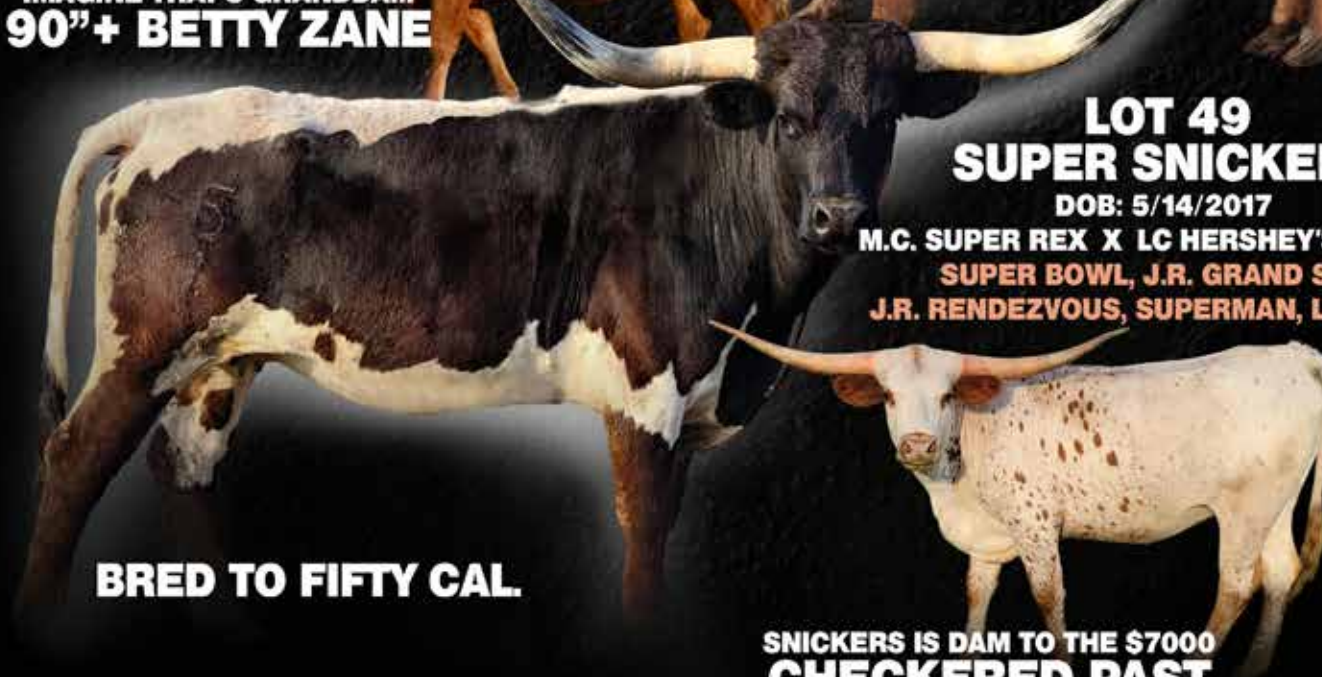

BRED TO FIFTY CAL.

SNICKERS IS DAM TO THE $7000
CHECKERED PAST

RYAN & BRANDY SCHMIDT MIDDLETOWN, PA 717-805-1831 SCHMIDTR98@GMAIL.COM

WWW.ROCKYMEADOWLONGHORNS.COM