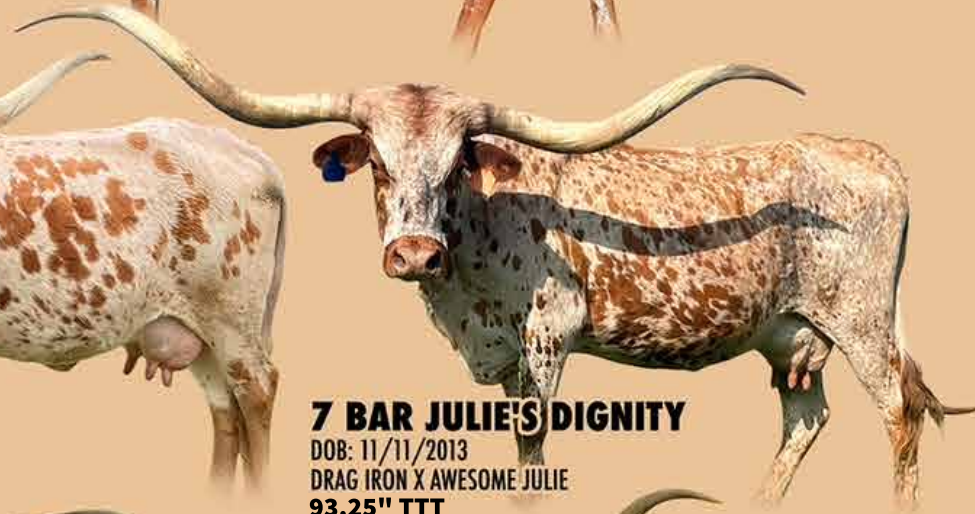

RJF SHEZA TOP SHELF
DOB: 8/9/2013
TOP CALIBER X CC SHEZA WHIP ER WIL
95.5" TTT

7 BAR JULIE'S DIGNITY
DOB: 11/11/2013
DRAG IRON X AWESOME JULIE
93.25" TTT