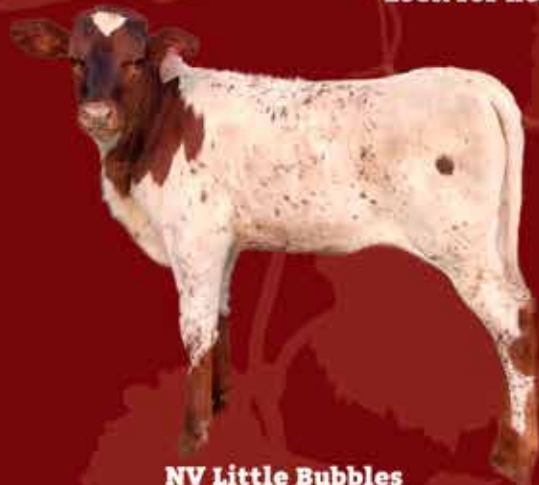

NV^F

NORTH VIEW FARMS

Lot #50 NV Maybelle

(Bubba Tuff Chex x NV Safari's Annabell)
06/16/2018

NV Iron Bubbles
(Drag Iron x NV Maybelle)
03/06/2021
Look for her in the futurity!

NV Little Bubbles
(Drag Iron x NV Maybelle)
05/01/2022