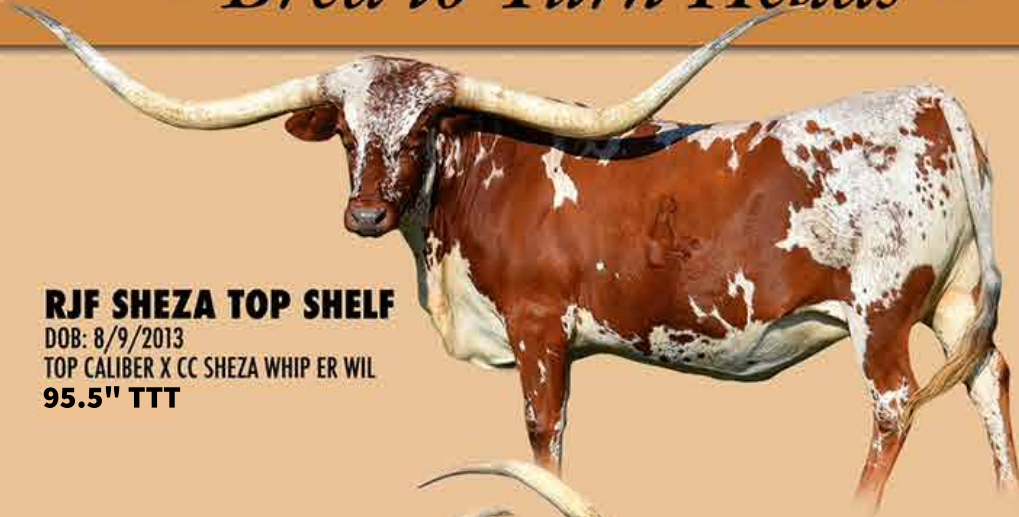

DC COWBOY'S LEWEZE

Breeding: Not exposed

Comments: What a pretty heifer! Lots of color! Check out her pedigree. She is going to be a great cow! Don't let her pass you by!

75

HIDDEN SPRINGS RANCH

- Bred to Turn Heads -