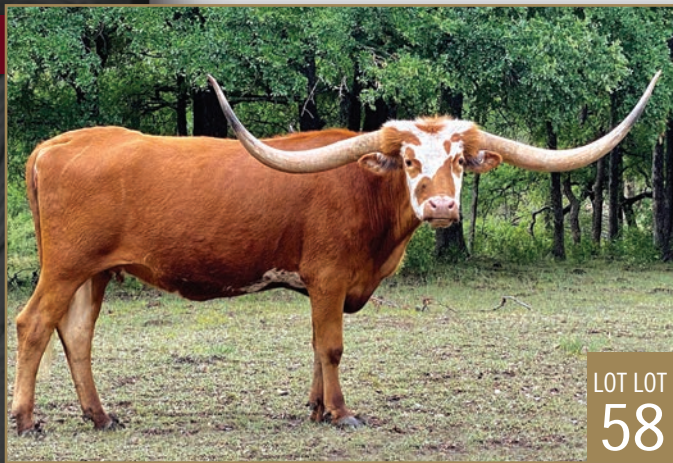

BR CRACKER JACK

GOLDEN BOY CRL

LOT LOT
58

JH MAZUE'S RINGER

Consigned by COLD COPPER RANCH

TLBAA No: CI324277 PH No: 821 DOB: 9/3/2018

RING LEADER BCB { WORKING MAN CHEX
RINGA DINGER

JH JETS MAZUE BLOSSOM { JET BLACK CHEX 794
JH ONE EYED BLOSSOM

Breeding: Bull calf at side born 7/22/22 by Delta Lucky Ace. Exposed to Delta Lucky Ace from 9/25/22 to sale.

Comments: OCV'd. JH Mazue's Ringer comes from a great maternal line with lots of horn genetics. She has a Delta Lucky Ace bull calf at side and is bred back the same way for a 3-N-1! Watch our website for updates at coldcopperranch.com.