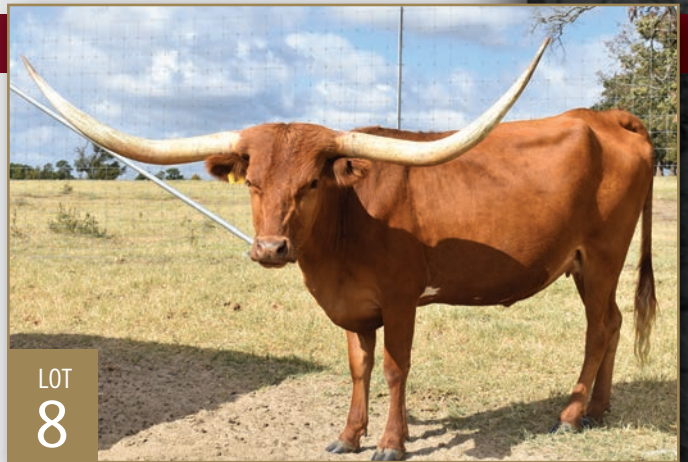

DRAG LINE

Consigned by HARTNETT/STILWELL PARTNERSHIP

TLBAA No: CI325757 PH No: 197 DOB: 4/17/2020

TIME LINE { JP RIO GRANDE
DRAGON PEARL

FAR FROM OVER { OVER KILL
FAR FETCHED

Breeding: Exposed to Cut N Drag from 5/16/22 to sale.

Comments: OCV'd. Drag Line is by sire, Time Line 90.25" TTT and has loaded genetics. Top side has JP Rio Grande, Dragon Pearl, Drag Iron and Field of Pearls. Bottom side has Over Kill, Field of Pearls and Farlap Chex. She is bred by a son of Cut N Dried, by Cowboy Tuff Chex.

LOT
6

BCR COOKIE 606

Consigned by RHL RANCH

TLBAA No: CI301172 PH No: 606 DOB: 3/19/2016

ONE STAR COMMAND { STARBASE COMMANDER
FCF FREEDOM RINGS

ECR TIRADORA { EL TIRADOR
FUTURE FAVORITE

Breeding: Exposed to PVS Firestarter from 5/22/22 to sale.

Comments: Massive horns, this girl is as gentle as she is eye-catching. She has the wow factor that you need in your herd. She is one of the best heifers I have raised! She has explosive horn growth, and is a beautiful Parker brown color, correct and balanced conformation and comes from amazing genetics. This is a daughter out of One Star Command and ECR Tiradora. Take home this beauty.

LOT
7

SILVER RED EYE

Consigned by KURT TWINING

TLBAA No: CI315006 PH No: 163 DOB: 11/10/2018

HEART BREAKER { COWBOY TUFF CHEX
M ARROW CHA-CHING

SILVER MOMMA { KC JUST RESPECT
CIRCLE S BIG MOMMA

Breeding: Exposed to RRR Vindicator's Edge from 6/1/22 to 8/18/22; Exposed to Heart-breaker from 8/19/22 to 10/30/22.

Comments: OCV'd. Smooth, feminine cow with a great pedigree, loaded with the best horn genetics - Heart Breaker (114"), M Arrow Cha-Ching (140"), Cowboy Tuff Chex (120") total horn. Did a great job with her first calf who weaned off at 500 lbs. She has no flaws - quiet, gentle and super friendly. Milks great.

LOT
8

RIO GRANDE EOT 019