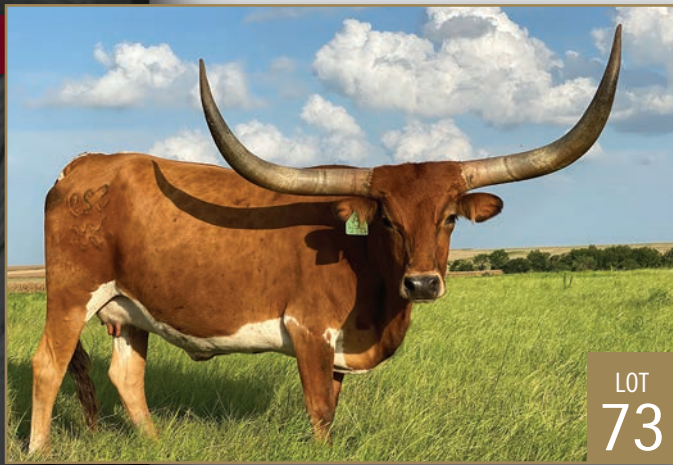

LOT
73

BCR CINDERELLA 530

Consigned by FMB LAND & CATTLE, LLC

TLBAA No: CI293860 PH No: 530 DOB: 5/1/2015

ONE STAR COMMAND { STARBASE COMMANDER
FCF FREEDOM RINGS
ECR TIRADORA { EL TIRADOR
FUTURE FAVORITE

Breeding: Bull calf at side born 5/17/19 by RJF Real Deal. Exposed to Electra Texas 164 from 6/16/22 to sale.

Comments: OCV'd. Cinderella is a very solid and well built cow of ECR Tiradora, sired by One Star Command, giving her the magnificent horn growth. Her bull at side is sired by RJF Real Deal, a CV Cowboy Casanova son out of a 92" cow, GM APA's Monica Image, owned by Bentwood Ranch. Cinderella has been exposed to Electra Texa 164. This match gives you the Texa Van Horn on the dam's side and the Cowboy Chex on the sire's side.