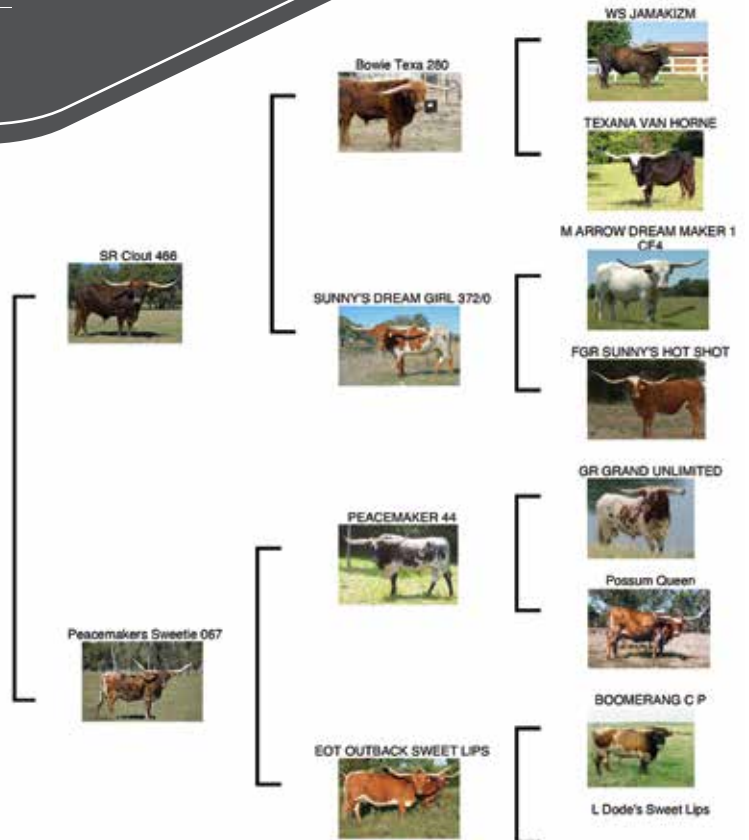

DRAG IRON
AI SIRE