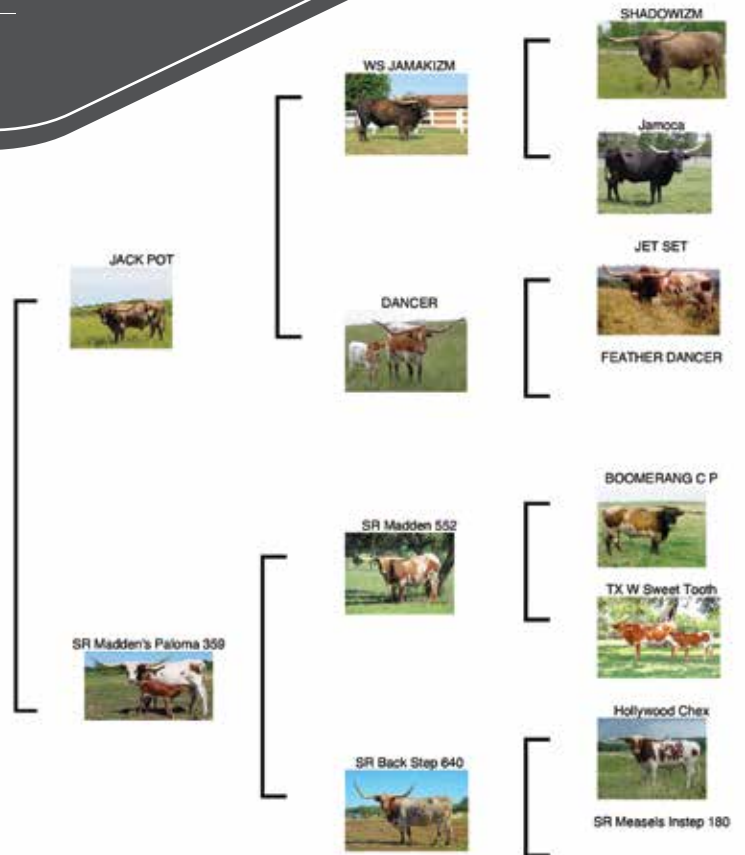

**COMMENTS:** Don't miss out on this beautiful black and white cow with great mothering instincts. With Jackpot as Sire and reknowned Jamakizm as grand sire, how could you go wrong? Exposed to a Tuff and Grande son who is grand sired by the record setting Cowboy Tuff Chex!