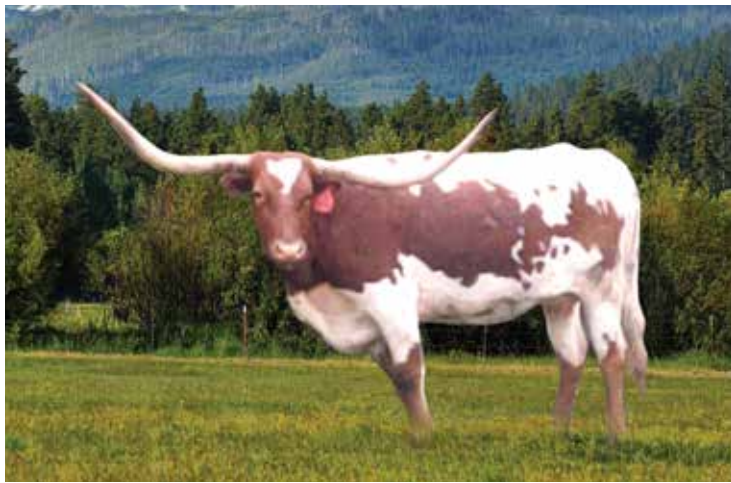

ANNIE ROSE EOT 518

LOT
#11

DOB: 4-19-15   **PH#:** 518   **REG:** CI297601
SIRE: SEBASTIAN - 4/8   **DAM:** DONOVAN'S ANNIE EOT 058
BREEDING: EXPOSED TO GARLAND'S BIG TEX FROM 06/01/2021 TO 08/15/2021.
CONSIGNOR: 7X LEFEVRE RANCH, SHAWN LEFEVRE