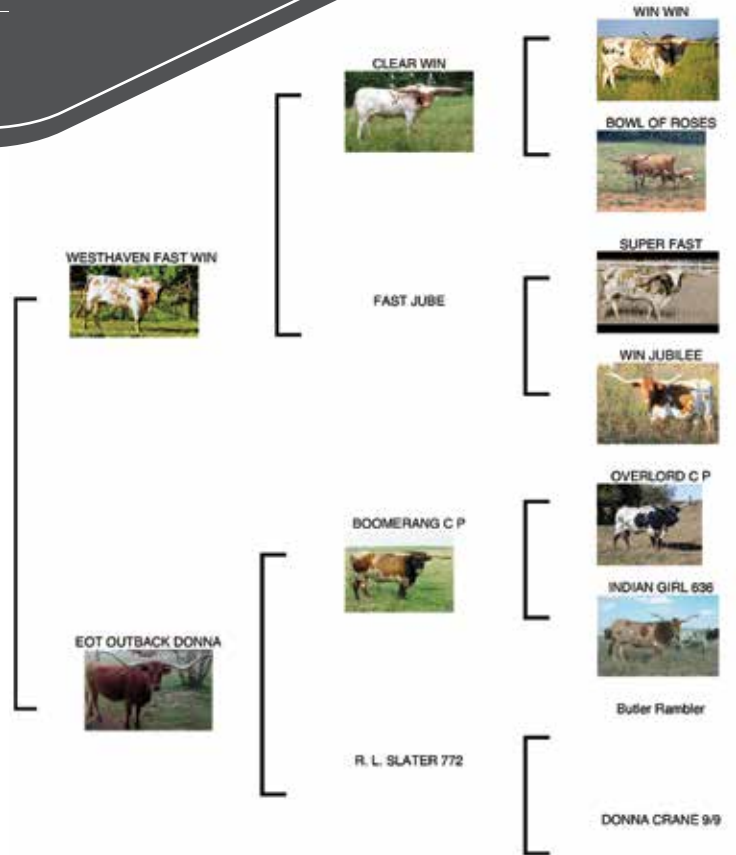

WH GOLD RUN
SERVICE SIRE