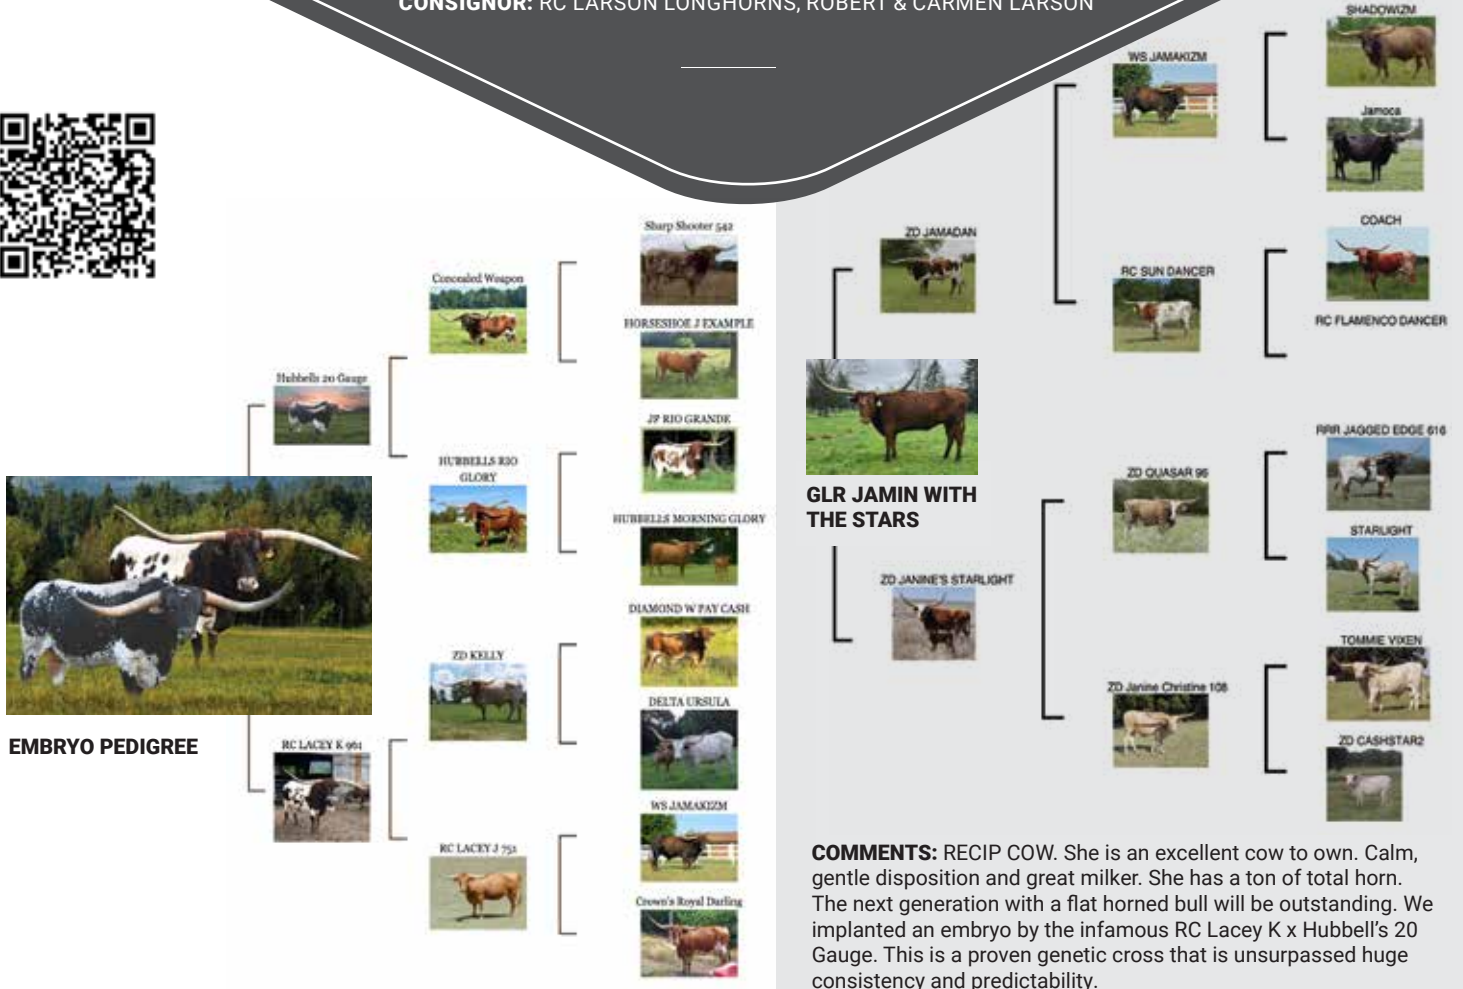

JAMMIN WITH THE STARS

WITH RC LACEY K X HUBBELL'S 20 GAUGE EMBRYO

LOT
#39A
BUYER'S
CHOICE

DOB: 6-1-15 PH#: 517 REG: CI294452
SIRE: ZD JAMADAN DAM: ZD JANINES STARLIGHT
BREEDING: EMBRYO IMPLANTED BY RC LACEY K X 20 GAUGE ON 04/07/2022.
MORE DETAILS ON SALE DAY.
CONSIGNOR: RC LARSON LONGHORNS, ROBERT & CARMEN LARSON

COMMENTS: RECIPIE COW. She is an excellent cow to own. Calm, gentle disposition and great milker. She has a ton of total horn. The next generation with a flat horned bull will be outstanding. We implanted an embryo by the infamous RC Lacey K x Hubbell's 20 Gauge. This is a proven genetic cross that is unsurpassed huge consistency and predictability.