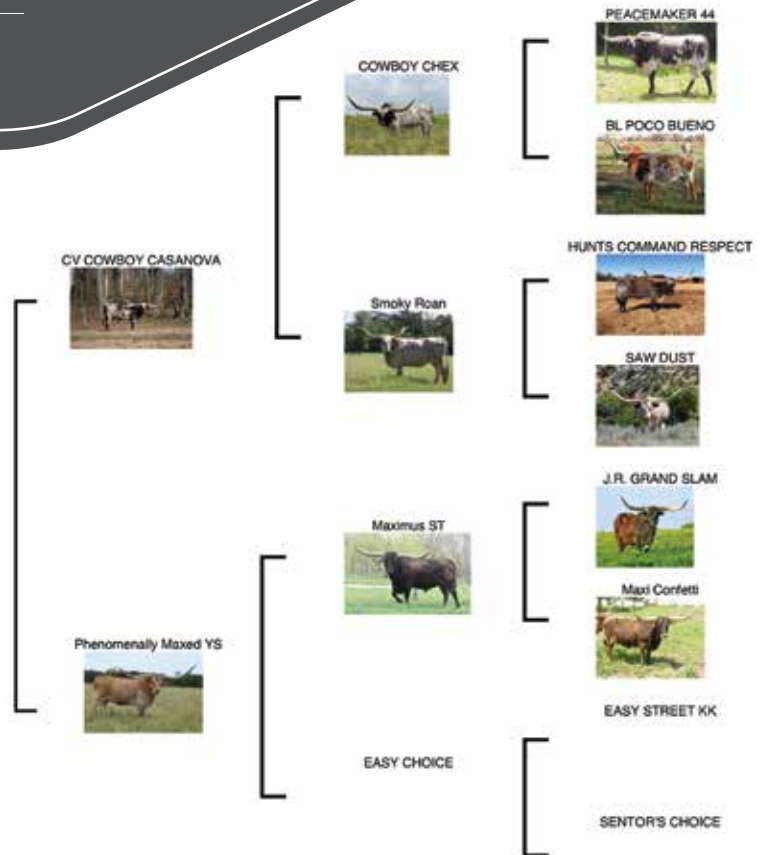

SERVICE SIRE
GARLAND'S BIG TEX