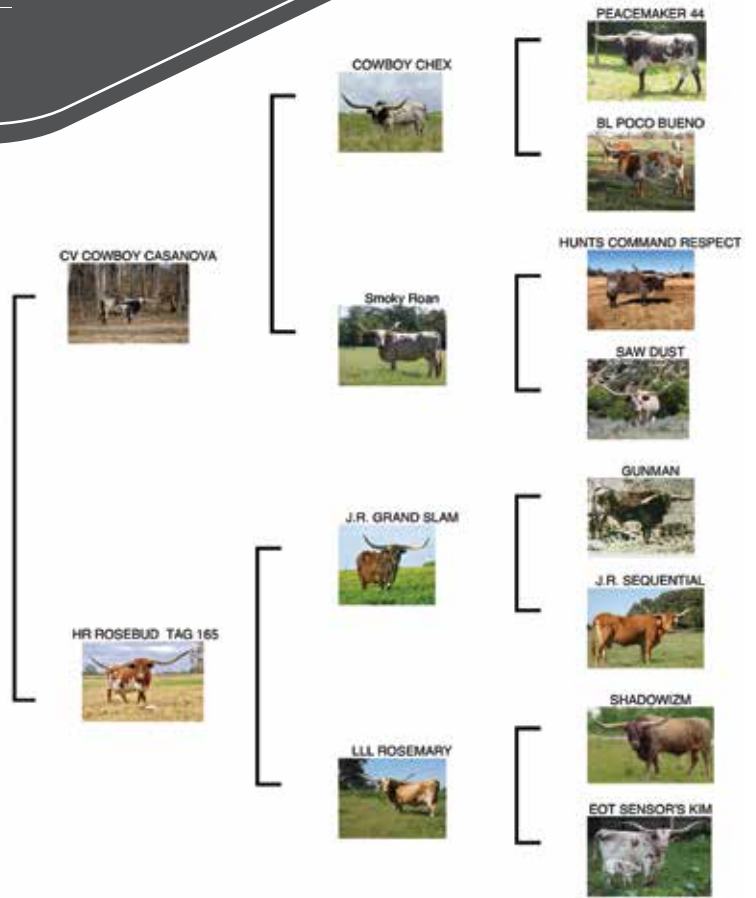

GARLAND'S BIG TEX
SERVICE SIRE