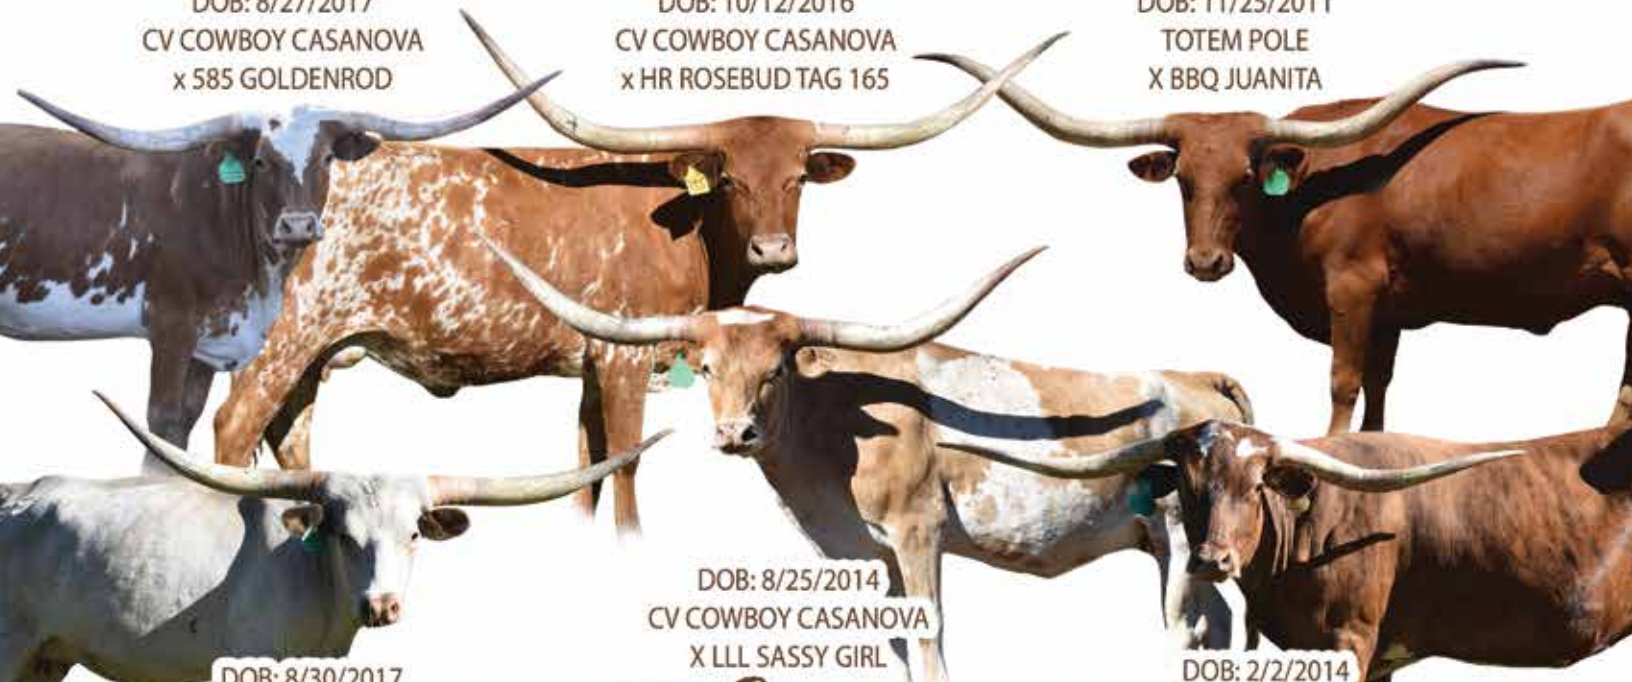

DOB: 8/30/2017
CV COWBOY CASANOVA X PHENOMENALLY MAXED YS

Pheno Max

LOT #37

DOB: 8/25/2014
CV COWBOY CASANOVA
X LLL SASSY GIRL

RJF Casanova Fullasass

LOT #43

DOB: 2/2/2014
RC BOOTLEGGER X RRR JAMOCA-IZM

ACC Booti-izm

LOT #50