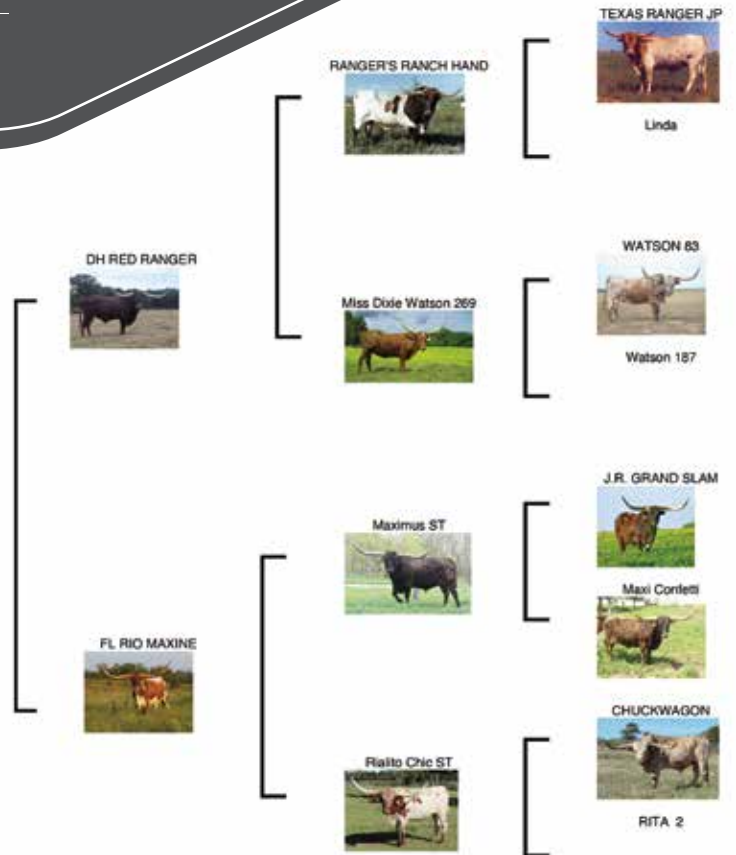

CHICO 86
SIRE OF CALF AT SIDE