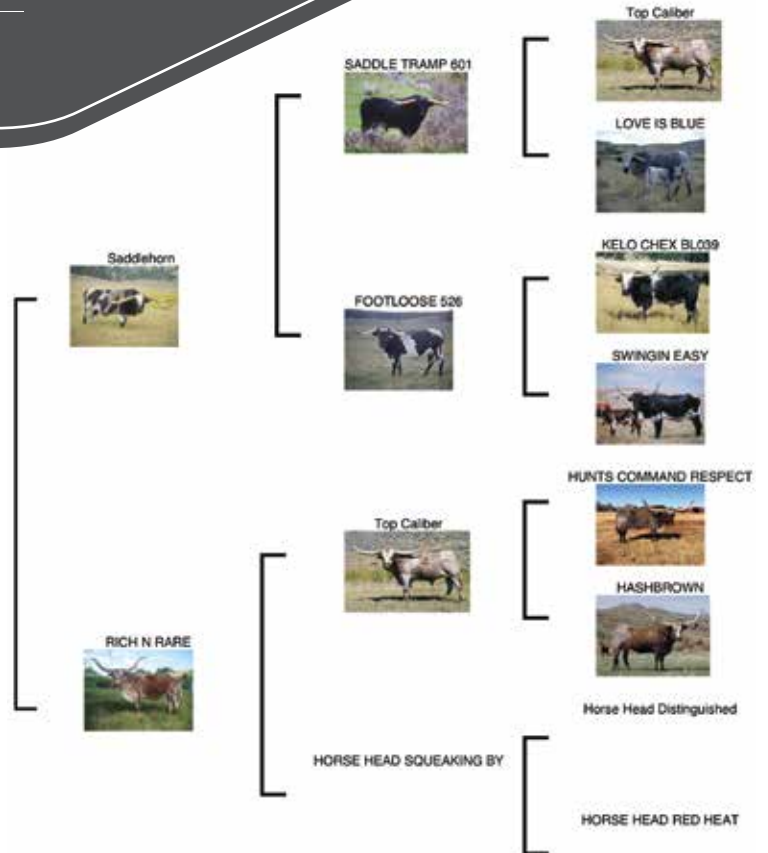

GOLD MINE 1
AI SIRE