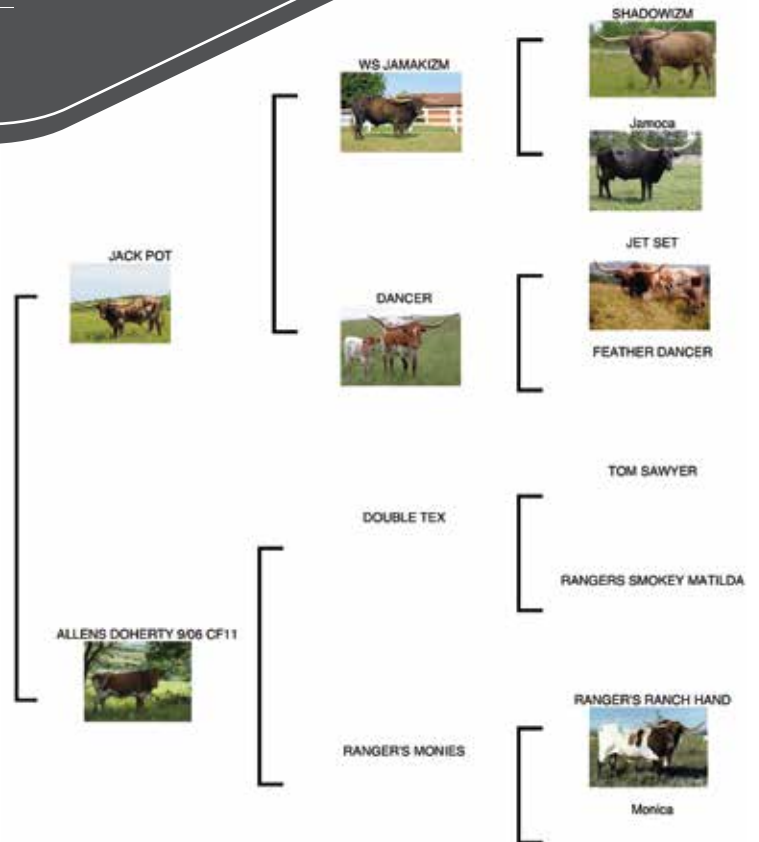

TEMPTER  
SIRE

RJF FROSTBITE  
SERVICE SIRE

A&S FROSTED UP  
2021 CALF

**COMMENTS:** Twist is a big framed cow, raises nice big calves, easy to work, and is nice to look at. She is bred to Chico 86, a son of Del Charro, who is a 2 time triple bronze HSC champion. Twist will have a calf at side by sale time.