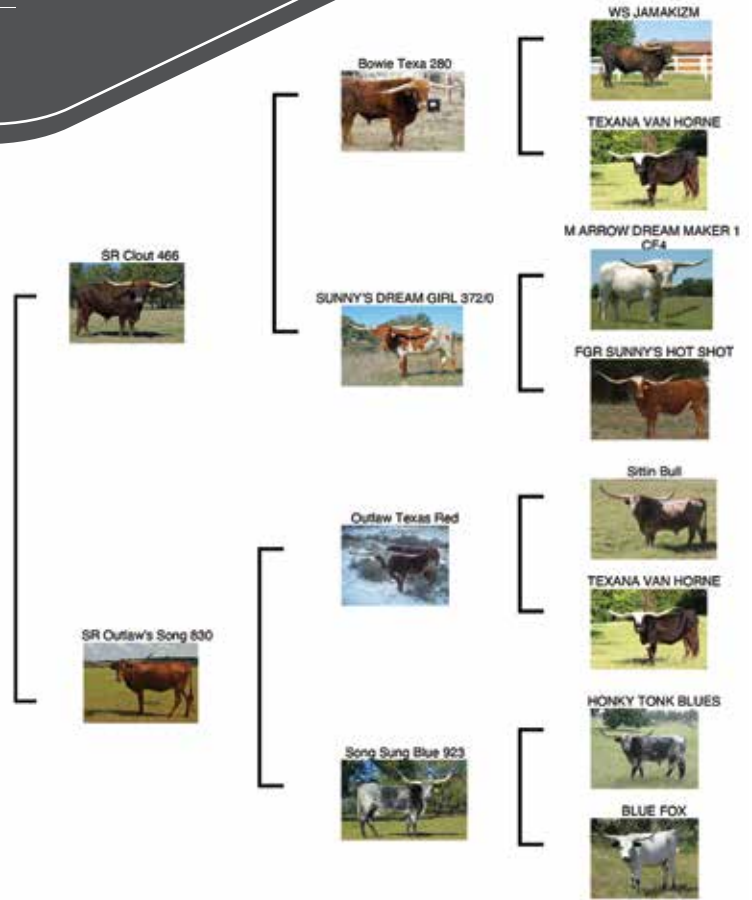

**COMMENTS:** SR Clout's Wildsong 0130 is a velvety red heifer with a nice set of horns developing a beautiful twist at the ends. She is exposed to our black brindle junior herd sire SR Waylon 8129. She will be up to date on her vaccinations and worming. Wildsong will be blood tested closer to sale date to ensure pregnancy and neg Johnes.