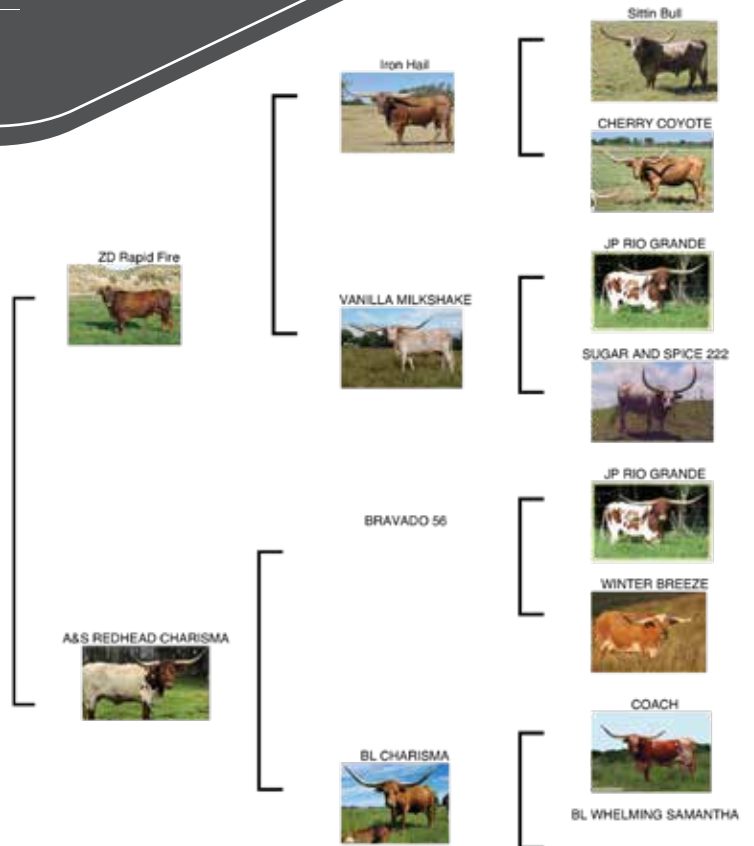

COMMENTS: This is a very nice all brindle cow. Solidly built, nice bodied and stays in great shape. A wonderful cow to be around. Kind and friendly. A very nice horn shape that is now beginning the roll and lateral horn growth. Study her genetics. Then we bred her to JP Rio Grande for more cow power and flat horn growth.

JP RIO GRANDE
SERVICE SIRE