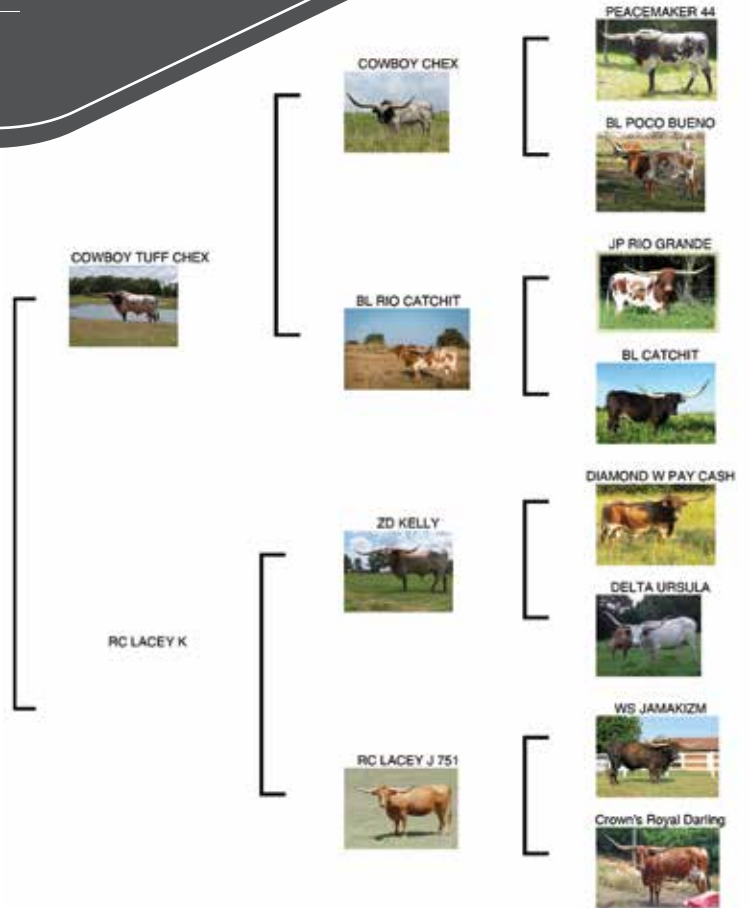

**COMMENTS:** This heifer is special. She is the result of our IVF/recip program. Good color with brindle points, excellent conformation and the best disposition imaginable. Her sire is Cowboy Tuff Chex, the longest horn bull in the breed(105 inches). Her dam is RC Lacey K, one of the most consistent and predictable females in the industry. Her pedigree is stacked with the greats in the breed. She is bred to Hubbells 20 Gauge.