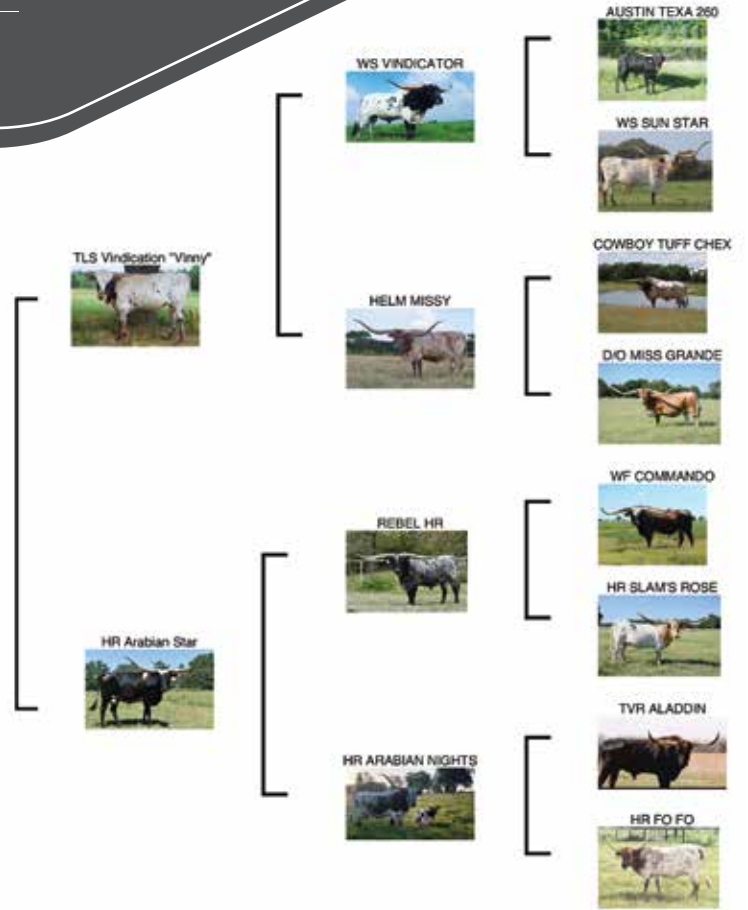

REBEL HR
GRAND SIRE