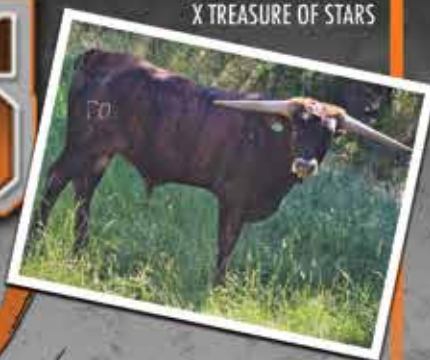

# RUNNING N LONGHORNS

RNL FREDRICK  
DOB: 3/3/2020  
PACIFIC COWBOY 40  
X TREASURE OF STARS