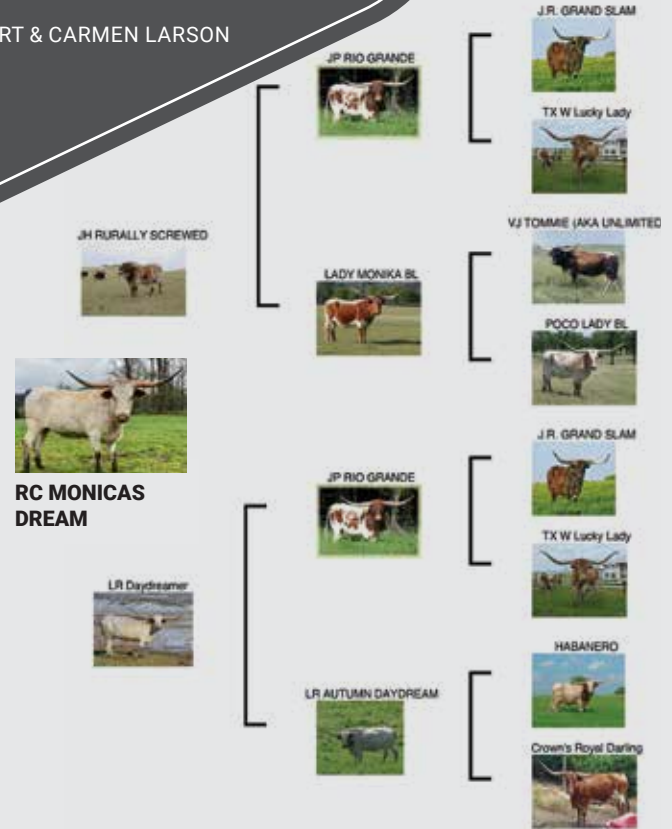

RC MONICAS DREAM

WITH RC LACEY K X HUBBELLS JEREMIAH EMBRYO

LOT
#39B
BUYER'S
CHOICE

DOB: 4-1-19   **PH#:**   **REG:** CTI315783
SIRE: JH RURALLY SCREWED   **DAM:** LR DAYDREAMER
BREEDING: EMBRYO IMPLANTED BY RC LACEY K X HUBBELLS JEREMIAH ON 04/07/2022. MORE DETAILS ON SALE DAY.
CONSIGNOR: RC LARSON LONGHORNS, ROBERT & CARMEN LARSON

COMMENTS: RECIP COW. This is a great young double bred JP Rio Grande daughter. Her pedigree is stacked with great producers of the breed. Her dam is the great LR Daydreamer cow (91" tt). Study the cow power in this pedigree. All this 3 yr old needs is time to grow. Great to have around. Made right. A herd builder. Then we implanted an embryo by the infamous RC Lacey K x Hubbells Jeremiah. This is another proven genetics cross offering huge consistency and predictability. 2 great genetic packages.