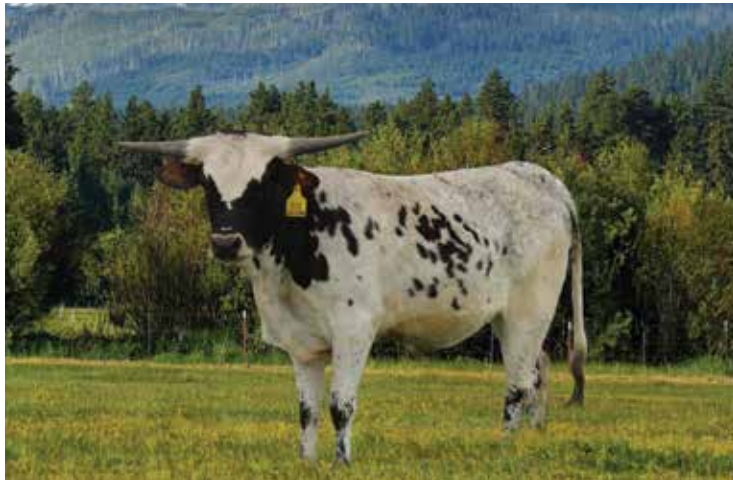

# CHARRO'S PRINCESS CB

LOT  
#45

DOB: 3-13-21 PH#: 111 REG: C1332543\*  
 SIRE: DEL CHARRO DAM: EJ'S DIXIE HUNTER  
 BREEDING: NOT EXPOSED  
 CONSIGNOR: CABALLO BRAVO LONGHORNS, WARREN & CATHY DORATHY

**COMMENTS:** Princess is a great looking heifer that is hard to part with. She is very easy to work and has a great disposition. Princess measured 36 1/4" at 1 year and 2 weeks old. Her sire Del Charro is a 90" 2 time HSC triple bronze champion and her dam is a big frame good looking cow that always out produces herself. She is going to have the size of horn like her sire.