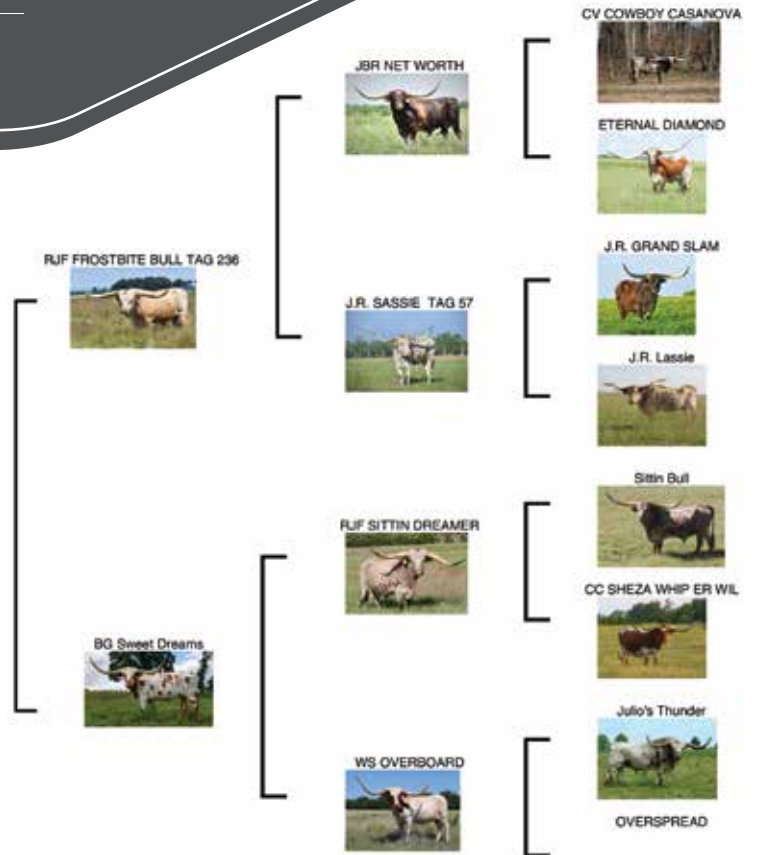

# A&S SWEET AMELIA

LOT  
#4

DOB: 2-1-20

PH#: 01

REG: CI322419

SIRE: RJF FROSTBITE

DAM: BG SWEET DREAMS

BREEDING: EXPOSED TO WARLOCK HR FROM 4/1/22 TO SALE DATE.

CONSIGNOR: A&S LAND AND CATTLE, SCOTT & AMELIA PICKER

**COMMENTS:** Great looking heifer and sweet as can be. Her horn growth is coming on strong now. We have her paired up with an outstanding young bull, The Boss (Hubbells Boss Hog X RJF Posh). The calf will be amazing, but this is a front pasture longhorn heifer!