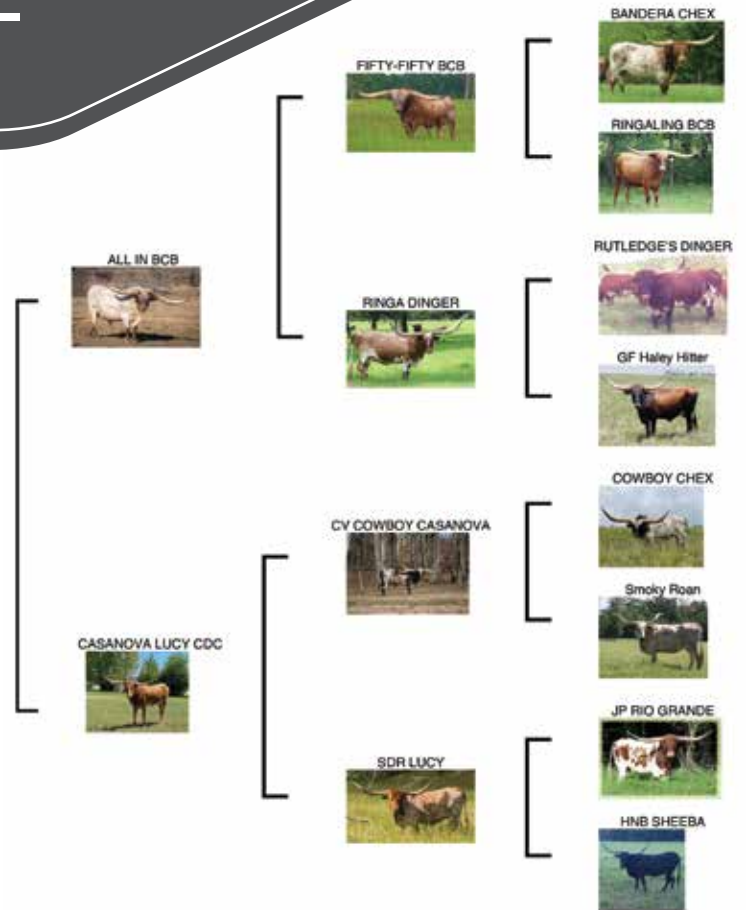

**COMMENTS:** OCV'D. Colorful, heavy horned Cowboy Casanova daughter in her mid 70s T2T. Goes back to a Hunts Command Respect son on the bottom side of the pedigree adding horn twist. Bred to Warlock HR who measured over 90" T2T at the 2021 HSC. More info on feylonghorns.com.

**COMMENTS:** OCV, Very nice All IN BCB heifer. This is one of the nicest heifers we raised last year. She has a ton of horn and a big body. She has tons of potential with all the great animals in her pedigree like Fifty-Fifty BCB, Ringa Dinger, CV Cowboy Casanova and JP Rio Grande. She sells exposed to JHCC Captain Marvel who is out of the 94" Casanova Magnum and the 89.5" Riverforks Pearl Jam.