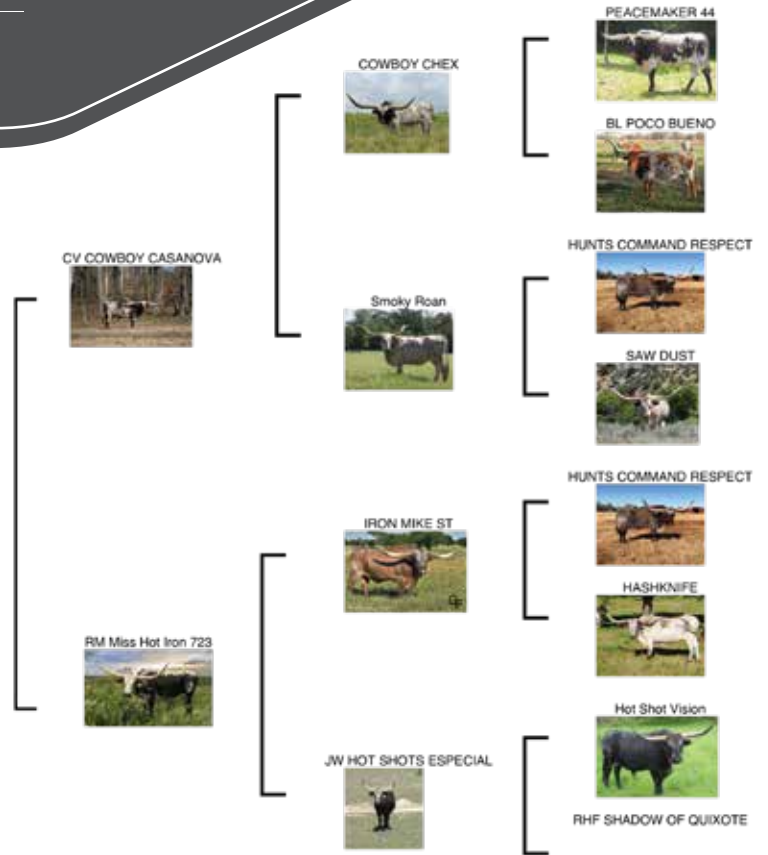

COMMENTS: This stunning ALL black Cowboy Casanova daughter, pedigree also includes Iron Mike. She has been a great producer of color from dun to grulla, she is no plane Jane cow. She is easy to work. Horn measurement announced at sale and should have calf at side by sale by HL Baron Big Shot son of HL Red Baron.

HL BARON BIG SHOT
SERVICE SIRE