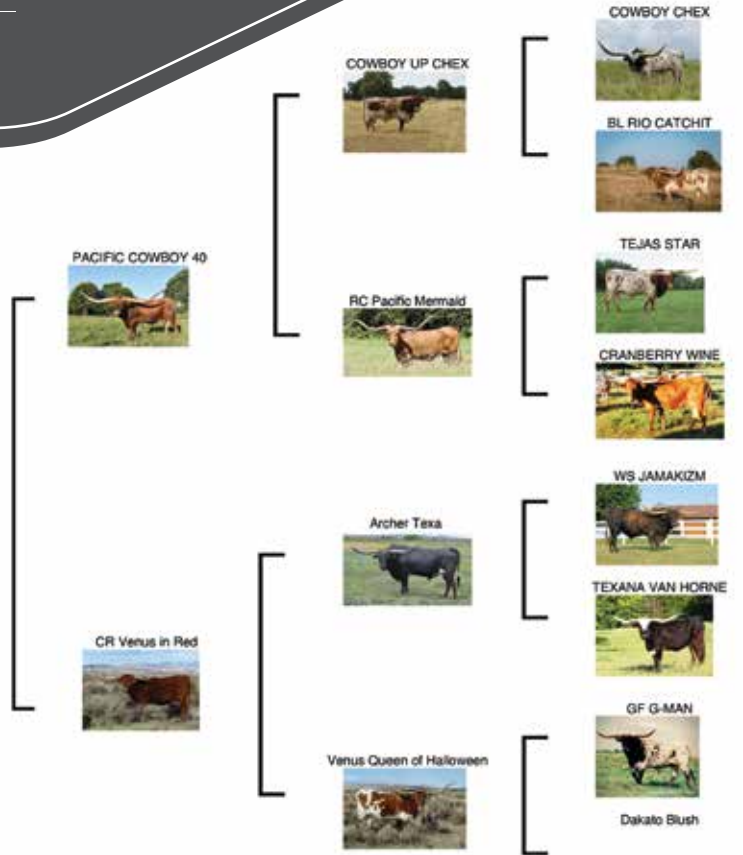

WARLOCK HR
SERVICE SIRE