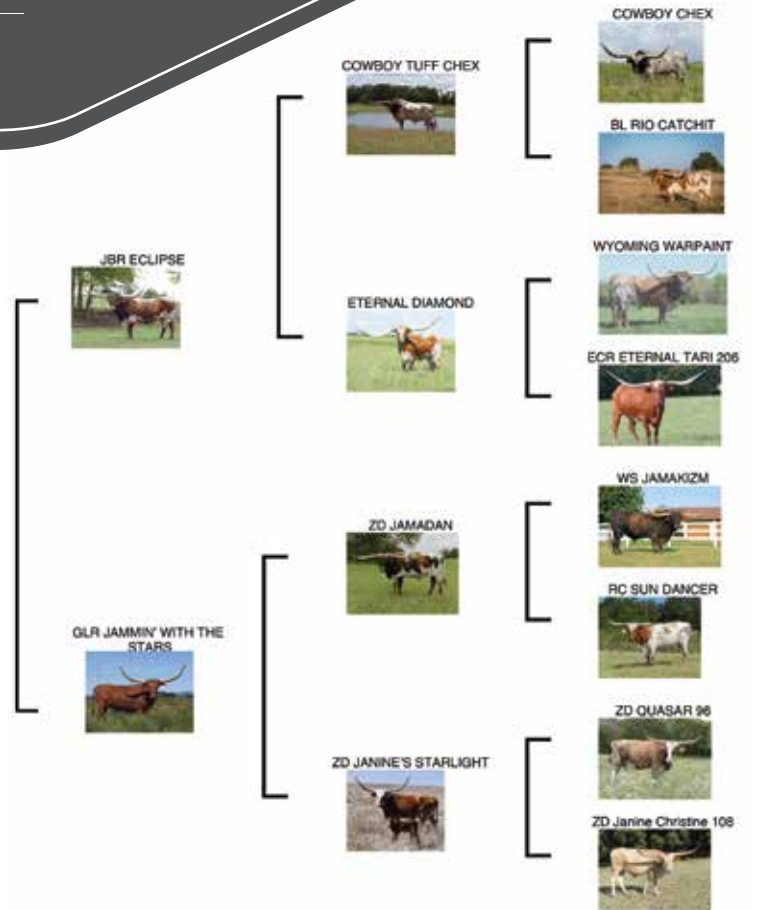

WARLOCK HR
SERVICE SIRE