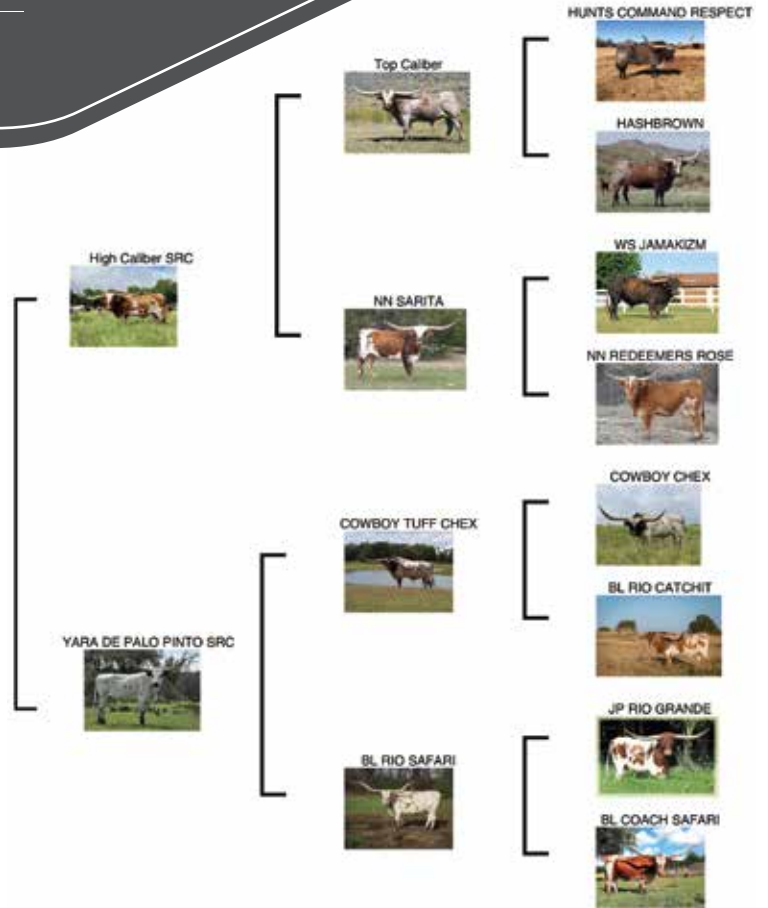

HLR NIGHT WALK 202
DAUGHTER BY 2JB CACIQUE