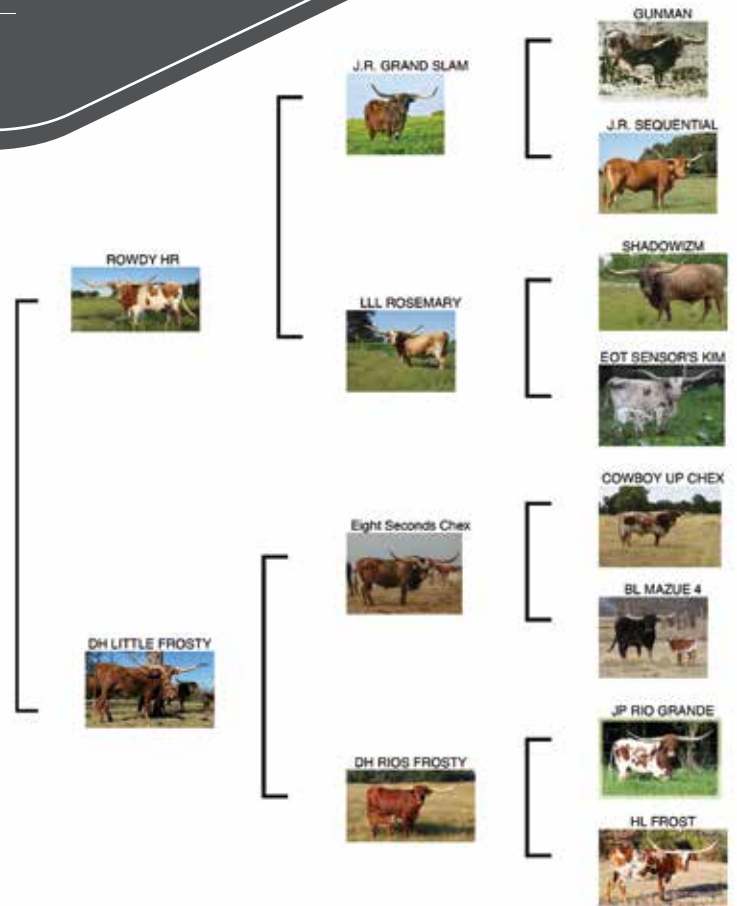

**COMMENTS:** Just an incredibly well put together heifer with a beautiful horn set. This heifer is on pace to be in the mid 60's as a 2 year old. Her pedigree is stacked with longhorn legends like Rowdy HR, J.R.Grand Slam, LLL Rosemary, Eight Second Chex and JP Rio Grande. We are leaving her open for you. Don't miss out on a great longhorn.