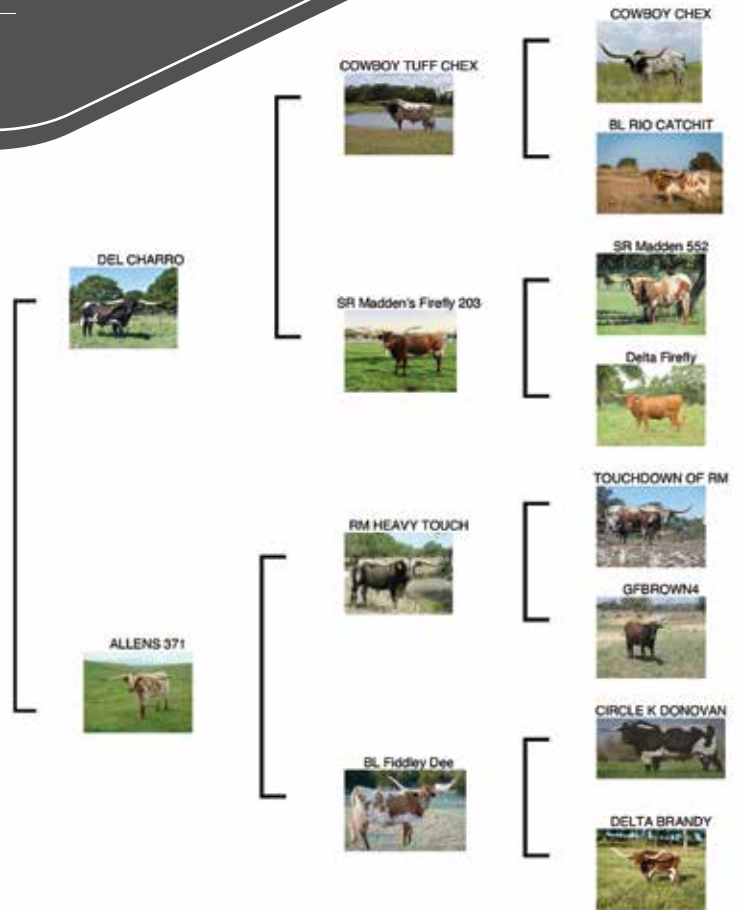

CONSIGNOR: CABALLO BRAVO LONGHORNS, WARREN & CATHY DORATHY

**COMMENTS:** Charrita is a beautiful Del Charro heifer that is now really putting on the horn. Her sire is at 90" TTT and her dam is over 90" TH. Take a look at her outstanding pedigree, top and bottom. She is easy to work just like her parents and she will have a California Chrome calf at side by sale time.