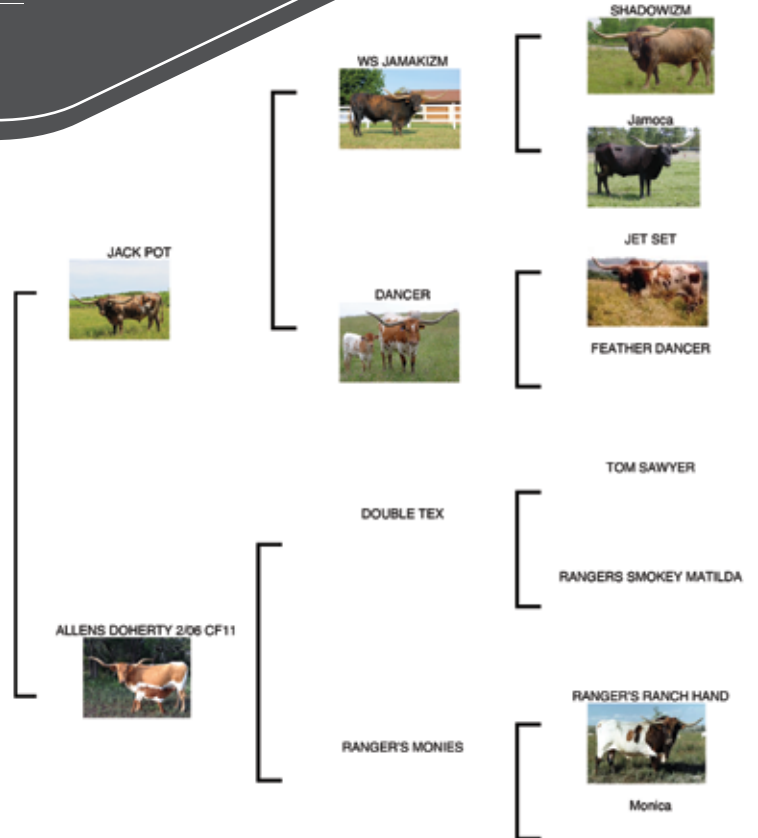

REBEL HR
SIRE OF CALF AT SIDE