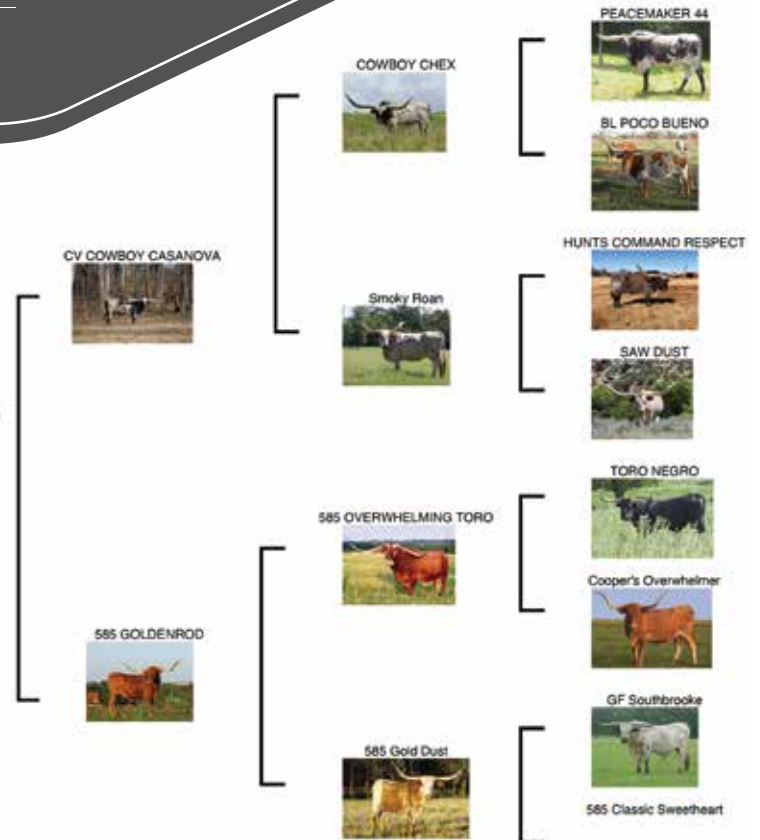

GARLAND'S BIG TEX
SERVICE SIRE