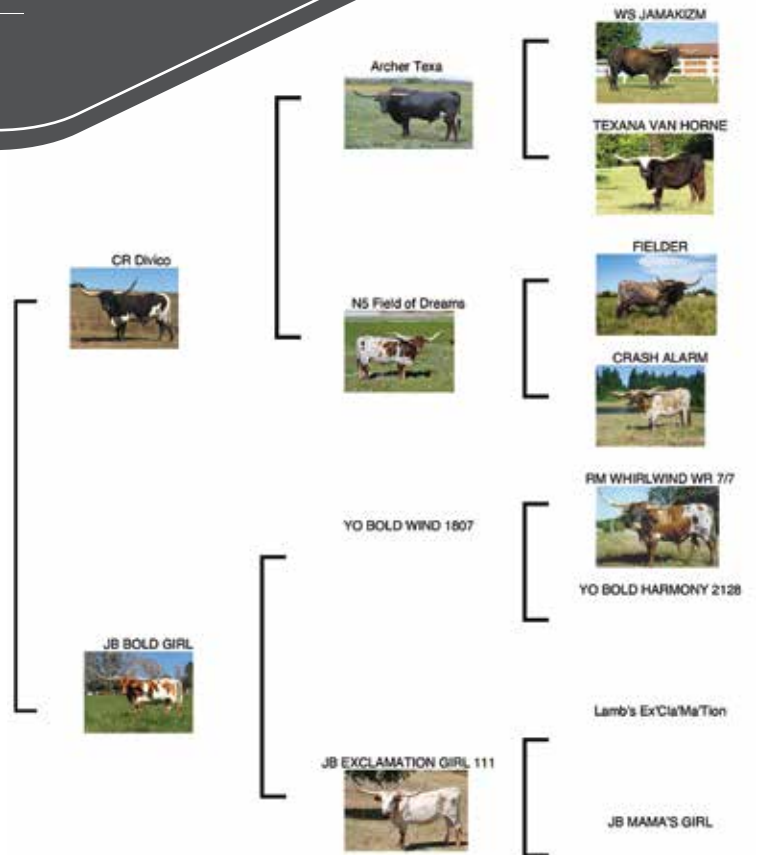

# DIVICO'S AVERY FL

LOT  
#32B

DOB: 6-5-20 PH#: 136 REG: CL326671  
 SIRE: CR DIVICO DAM: JB BOLD GIRL  
 BREEDING: NOT EXPOSED  
 CONSIGNOR: FEY LONGHORNS, DANIEL & ANGELINA FEY

**COMMENTS:** OCVD. Beautiful brindle coming 2 year old heifer. Sire is a Archer Texa son out of a Fielder daughter and dam is no other than the 82" T2T JB Bold Girl. Great confirmation and sweet disposition. More info on feylonghorns.com