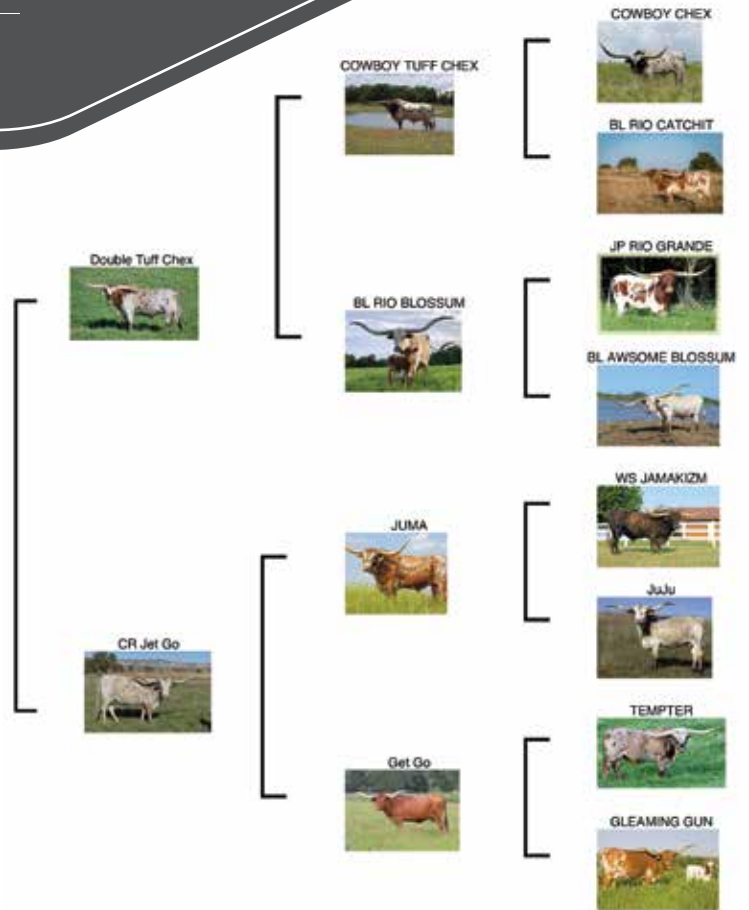

PCC GREY EAGLE
BULL CALF AT SIDE