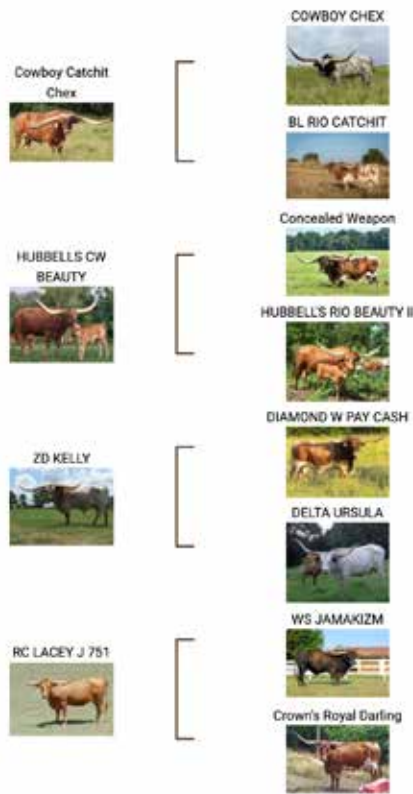

RC MONICAS DREAM

WITH RC LACEY K X HUBBELLS JEREMIAH EMBRYO

LOT
#39B
BUYER'S
CHOICE

DOB: 4-1-19   **PH#:**   **REG:** CTI315783
SIRE: JH RURALLY SCREWED   **DAM:** LR DAYDREAMER
BREEDING: EMBRYO IMPLANTED BY RC LACEY K X HUBBELLS JEREMIAH ON 04/07/2022. MORE DETAILS ON SALE DAY.
CONSIGNOR: RC LARSON LONGHORNS, ROBERT & CARMEN LARSON

COMMENTS: RECIP COW. This is a great young double bred JP Rio Grande daughter. Her pedigree is stacked with great producers of the breed. Her dam is the great LR Daydreamer cow (91" tt). Study the cow power in this pedigree. All this 3 yr old needs is time to grow. Great to have around. Made right. A herd builder. Then we implanted an embryo by the infamous RC Lacey K x Hubbells Jeremiah. This is another proven genetics cross offering huge consistency and predictability. 2 great genetic packages.