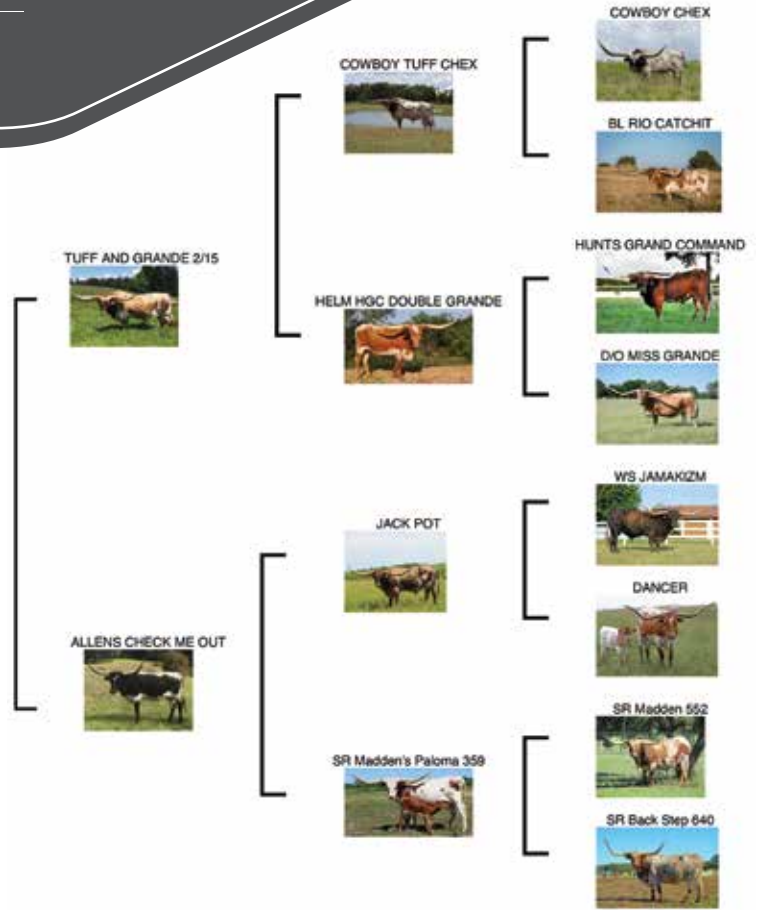

TUFF WYNONNA FL
PATERNAL HALF SISTER