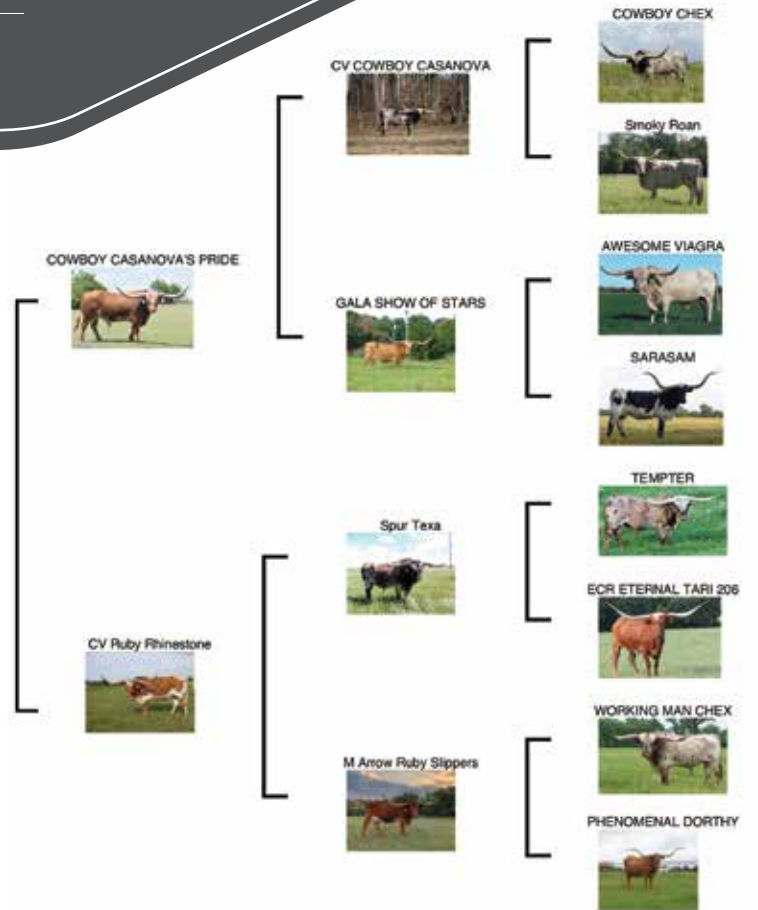

JBR AMERICAN PATRIOT
SERVICE SIRE