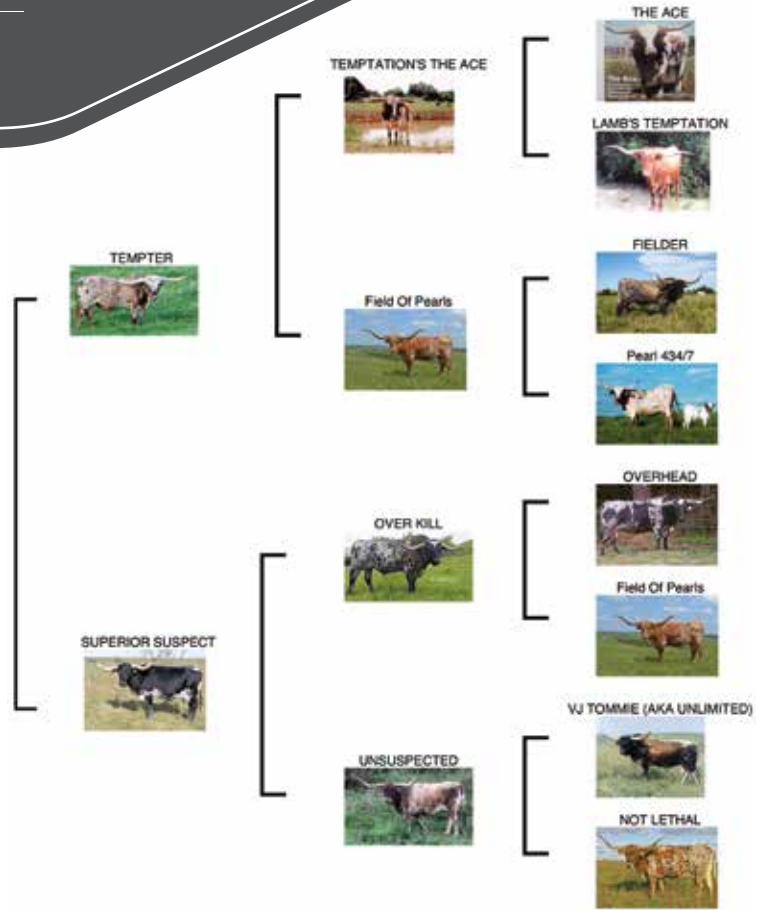

**COMMENTS:** Rare black and white paint by the great Tempter bull. It has been a pleasure to have this cow in our pasture. Hiccup has that Texas twist that we don't want to lose in this industry. We are keeping last year's heifer that was bred the exact same way for this year's calf.