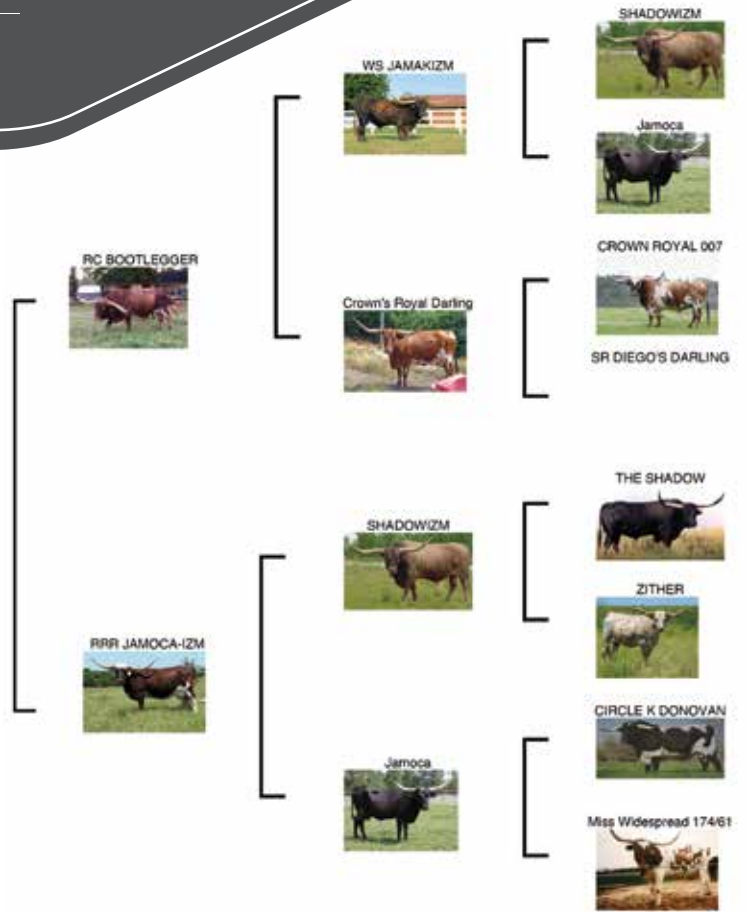

COMMENTS: Gorgeous low twist on this female that will mature into her mid 80's TTT. Her sire is RC Bootlegger, a son of WS Jamakizm, out of WS Jamakizm's full sister. This linebreeding was perfect. Very easy to condition cattle with lots of milk. We have her bred to Garland's Big Tex (JBR Eclipse x Texana Garland Gal). This will give you 3 over 100" TTT animals in the pedigree as well as several over 80 and 90" TTT animals. Tuff and WS Jamakizm work very well. Study the combo on DCCI website. You don't want to miss this one. 76" TTT Nov. 2021

GARLAND'S BIG TEX
SERVICE SIRE