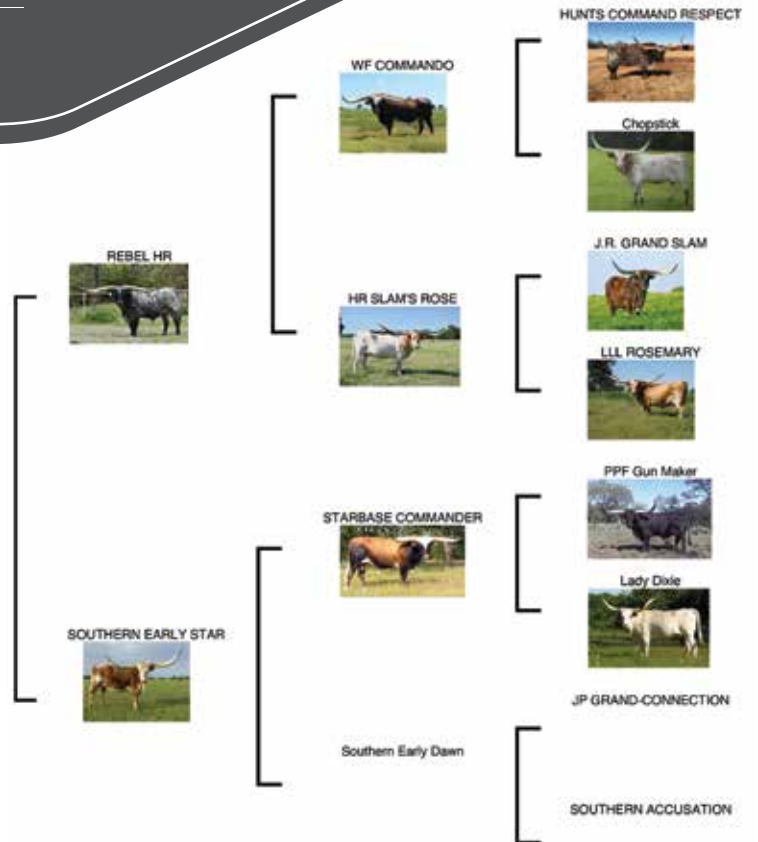

COMMENTS: A colorful, very feminine young female out of a huge horned Darlene Aldridge cow and the incomparable Rebel HR. Her pedigree includes HCR, Slam's Rose, LLL Rosemary on top and PPF Gun Maker, J.R. Grand Slam (twice) and R3 Deja Vu on bottom. She sells with her 3/21/22 bull calf at side by our 90" black and white Cowboy Tuff son, Del Charro, a two-time Horn Showcase Triple Bronze Winner (owned with Whitlock Longhorns).

DEL CHARRO
SIRE OF CALF AT SIDE