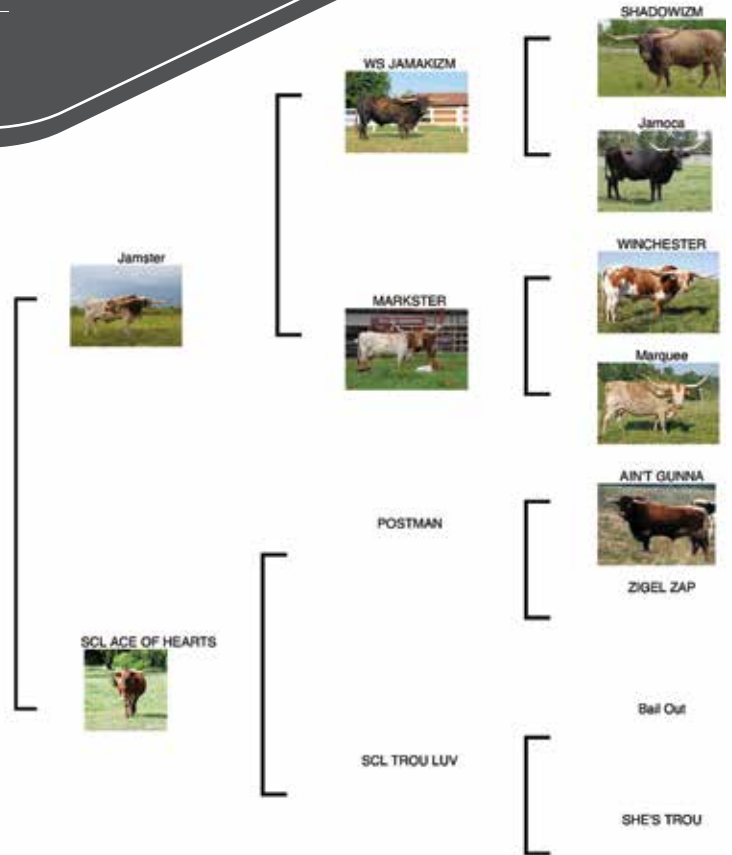

**COMMENTS:** OCV'd. Gorgeous Jamakizm granddaughter with twisty horns - 82.5" T2T. Retaining a knock out heifer by Tuff and Grande 2/15 as her replacement. Jambelina is in great shape, is an easy keeper and has plenty of productive years left. Bred to 83" T2T Tuff and Grande 2/15 for another stand-out calf. More info on [www.feylonghorns.com](http://www.feylonghorns.com)