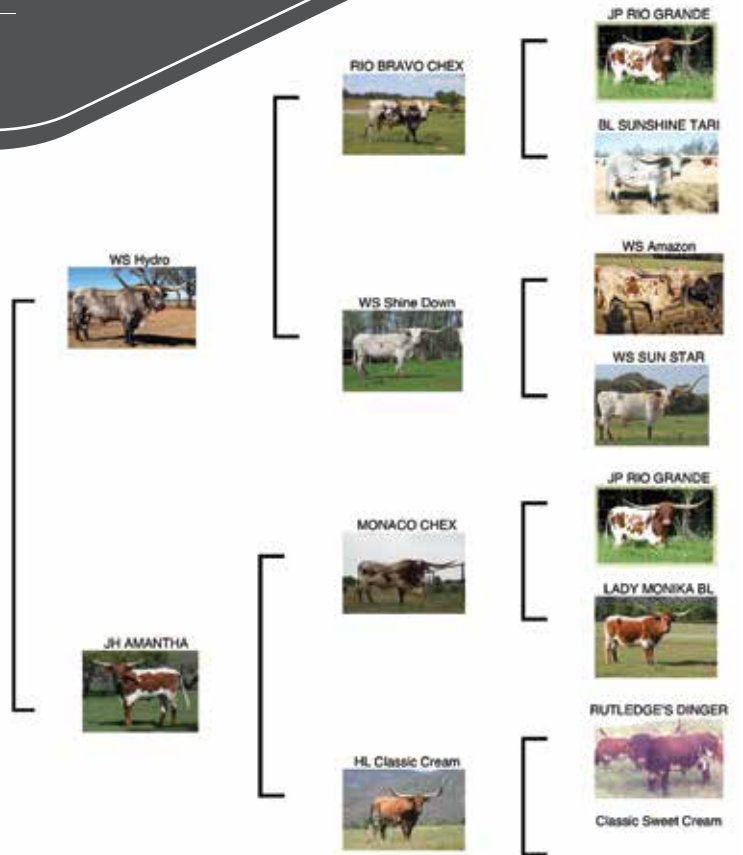

RNL AMOS
SERVICE SIRE