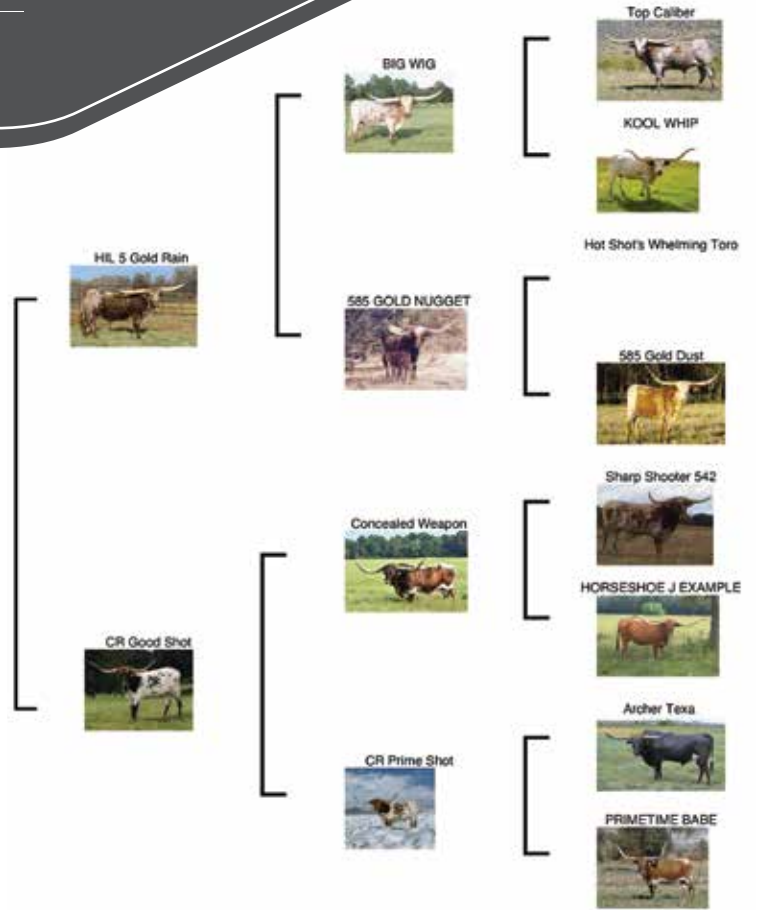

CR DARK MIST
PATERNAL HALF SISTER