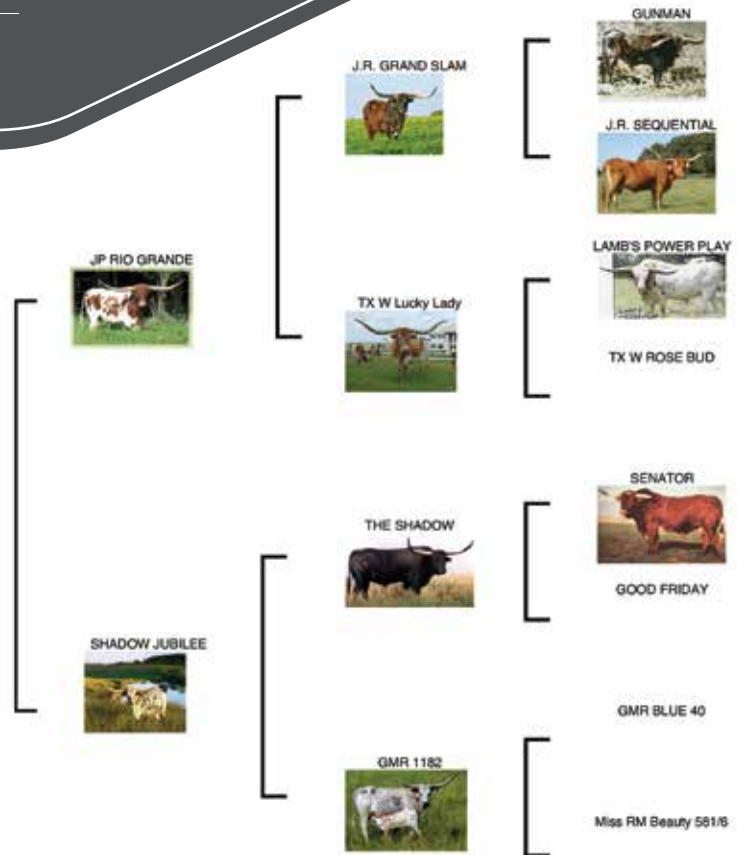

**COMMENTS:** RM High Hopes is a legendary bull from the Red McCombs breeding program. He measures 88" TTT and throws colorful, stout calves. An own son of the great Shadow Jubilee he makes a great outcross bull for many programs. Includes 5 straws of conventional and 5 straws heifer sexed semen. Buyer to pay shipping costs.