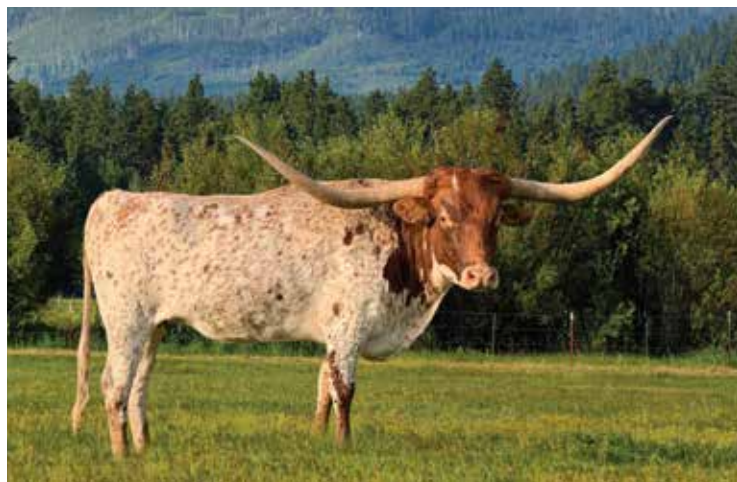

CASANOVA SAGE EOT 1508

LOT
#13

DOB: 12-24-14   PH#: 508   REG: C1293028
SIRE: CVCOWBOY CASANOVA   DAM: VV SAGE REMEMBRANCE
BREEDING: BRED TO WARLOCK HR.
CONSIGNOR: FEY LONGHORNS, DANIEL & ANGELINA FEY

COMMENTS: OCV'D. Colorful, heavy horned Cowboy Casanova daughter in her mid 70s T2T. Goes back to a Hunts Command Respect son on the bottom side of the pedigree adding horn twist. Bred to Warlock HR who measured over 90" T2T at the 2021 HSC. More info on feylonghorns.com.