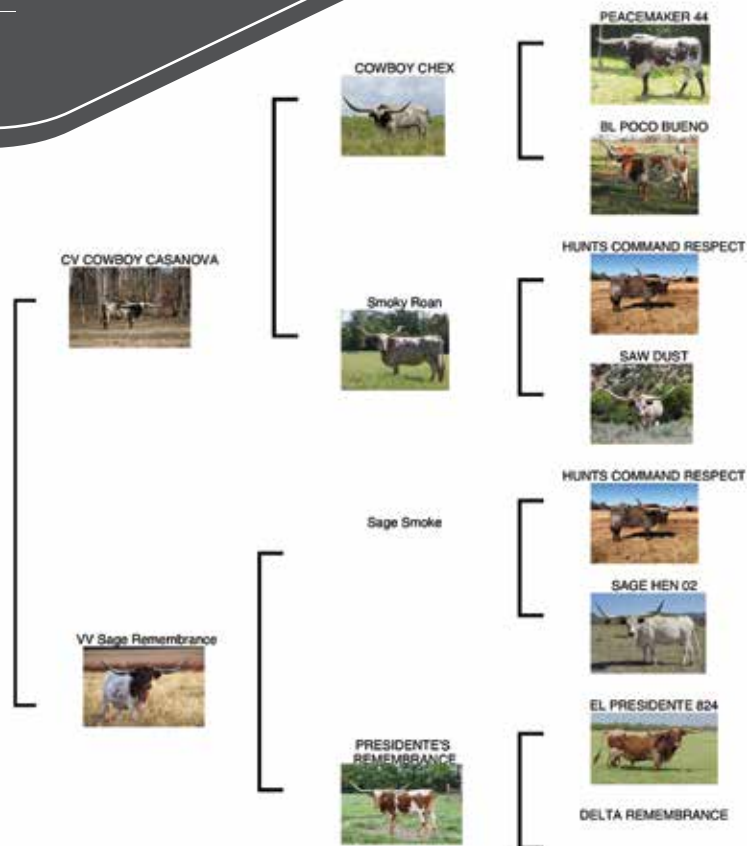

**COMMENTS:** Westhaven Rubysshake Star is a dark mahogany young cow with impressive black horns with years of growth to come. She has both Starbase Commander and the legendary Tari Graves in her family tree. She is exposed to our Clear Win grandson for a late spring calf. Ruby has great maternal qualities with lots of milk and easily produces a big calf each year. We are retaining a heifer from this easy to handle young cow.

**COMMENTS:** OCV'D. Colorful, heavy horned Cowboy Casanova daughter in her mid 70s T2T. Goes back to a Hunts Command Respect son on the bottom side of the pedigree adding horn twist. Bred to Warlock HR who measured over 90" T2T at the 2021 HSC. More info on feylonghorns.com.