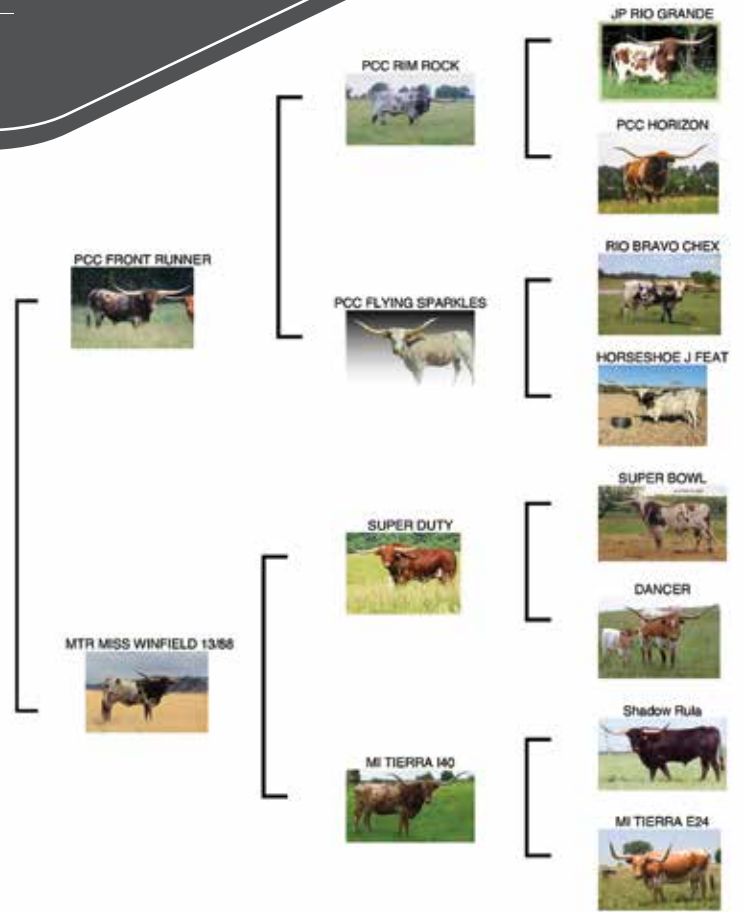

**Running N Longhorns**  
**Nick Noyes**  
**Fruitland, ID**  
www.runningnlonghorns.com  
Lots: 5, 20, 30

**A&S Land and Cattle**  
**Scott & Amelia Picker**  
**Dundee, OR**  
www.aandslandandcattle.com  
Lots: 4, 16, 23, 41, 47, 53

**Ritter Haus Longhorns**  
**Calvin & Iva Ritter**  
**Beaver, WA**  
web address  
Lot: 34

**Bar R Cattle Co.**  
**Justin Rombeck**  
**Frankfort, KS**  
www.jbrlonghorns.com  
Lots: 9, 24, 48

**Struthoff Ranch**  
**Lynn & Josie Struthoff**  
**San Antonio, TX**  
www.struthoff-ranch.com  
Lots: 10, 44

**COMMENTS:** Miss Wind Runner CRL exemplifies the classic Longhorn twist. She is a beautiful, large framed cow that will add size to any herd. She is bred to Golden Boy CRL, a Gold Mine son, who won the Horn Showcase of 2020 at two-years-old--TT 70", TH 84", COMP 195". He also won the 2021 Horn Showcase TH, measuring 102". Her sire is PCC Front Runner, a bull from the Scott Pace program.