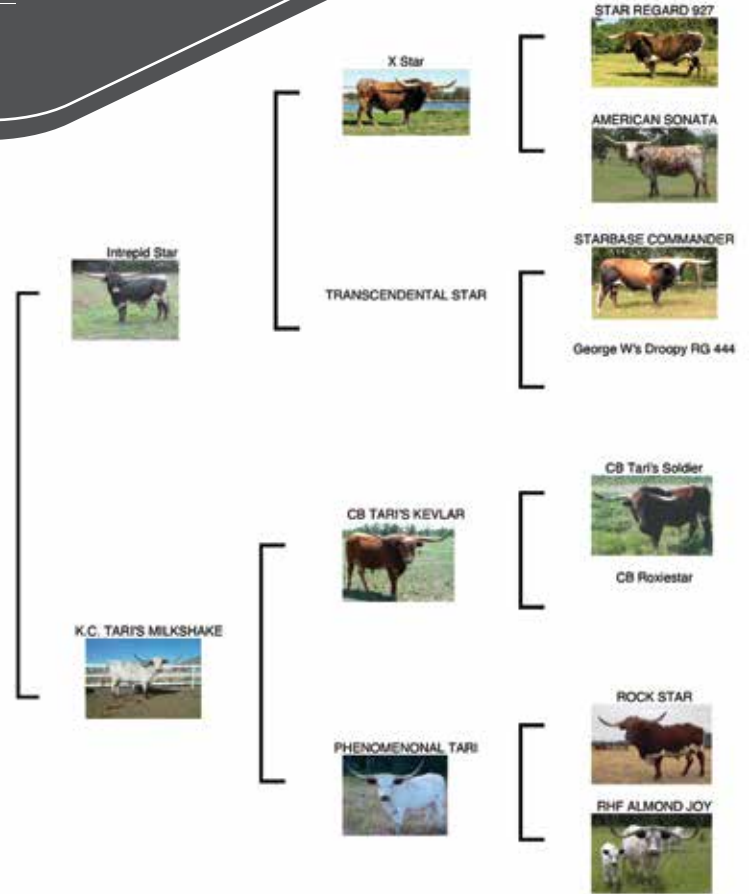

**COMMENTS:** Westhaven Rubysshake Star is a dark mahogany young cow with impressive black horns with years of growth to come. She has both Starbase Commander and the legendary Tari Graves in her family tree. She is exposed to our Clear Win grandson for a late spring calf. Ruby has great maternal qualities with lots of milk and easily produces a big calf each year. We are retaining a heifer from this easy to handle young cow.