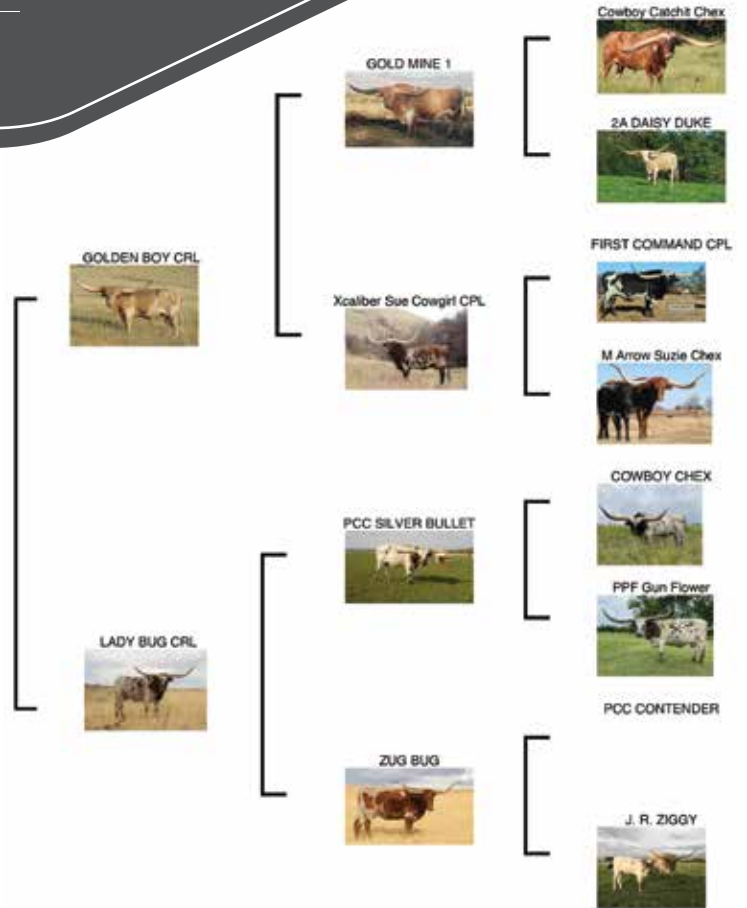

COMMENTS: This colorful heifer will make a great addition to your herd. Her maternal grand dam is J.R. Ziggy. Her sire is Golden Boy CRL, son of Gold Mine. Golden Boy won the Horn Showcase of 2020 at two-years-old--TT 70", TH 84", COMP. 195". He also won the 2021 Horn Showcase TH, measuring 102". Her dam, Lady Bug, throws unique color and produces horn--a one of a kind combination of dam and sire.

GOLDEN BOY CRL
SIRE