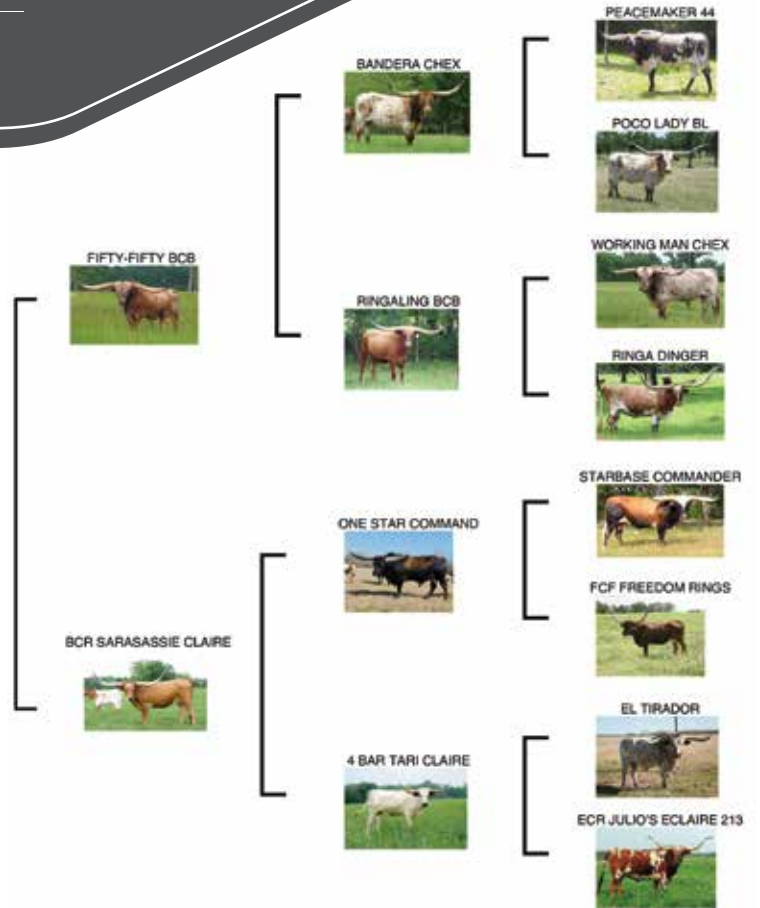

**COMMENTS:** If you are looking to add some of the late great Fifty-Fifty BCB to your herd, look no further! This stunning grulla and white heifer is just your ticket to add some great pedigree and color to your herd. She has been exposed to our bull HL Baron Big shot. Preg status and horn measurement announced at sale.