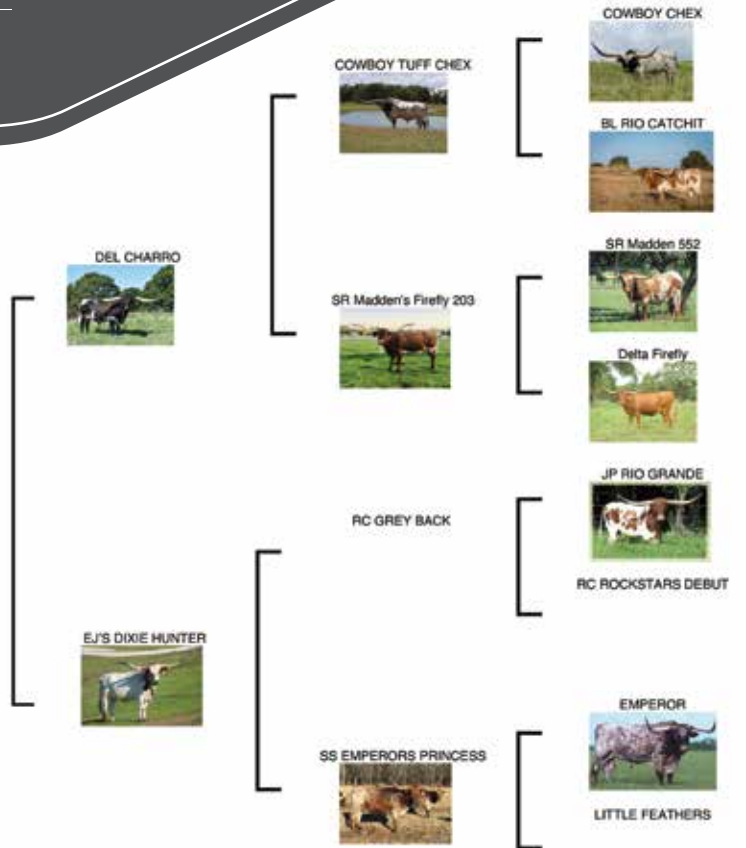

# CHARRO'S PRINCESS CB

LOT  
#45

DOB: 3-13-21 PH#: 111 REG: C1332543\*  
 SIRE: DEL CHARRO DAM: EJ'S DIXIE HUNTER  
 BREEDING: NOT EXPOSED  
 CONSIGNOR: CABALLO BRAVO LONGHORNS, WARREN & CATHY DORATHY

**COMMENTS:** Princess is a great looking heifer that is hard to part with. She is very easy to work and has a great disposition. Princess measured 36 1/4" at 1 year and 2 weeks old. Her sire Del Charro is a 90" 2 time HSC triple bronze champion and her dam is a big frame good looking cow that always out produces herself. She is going to have the size of horn like her sire.