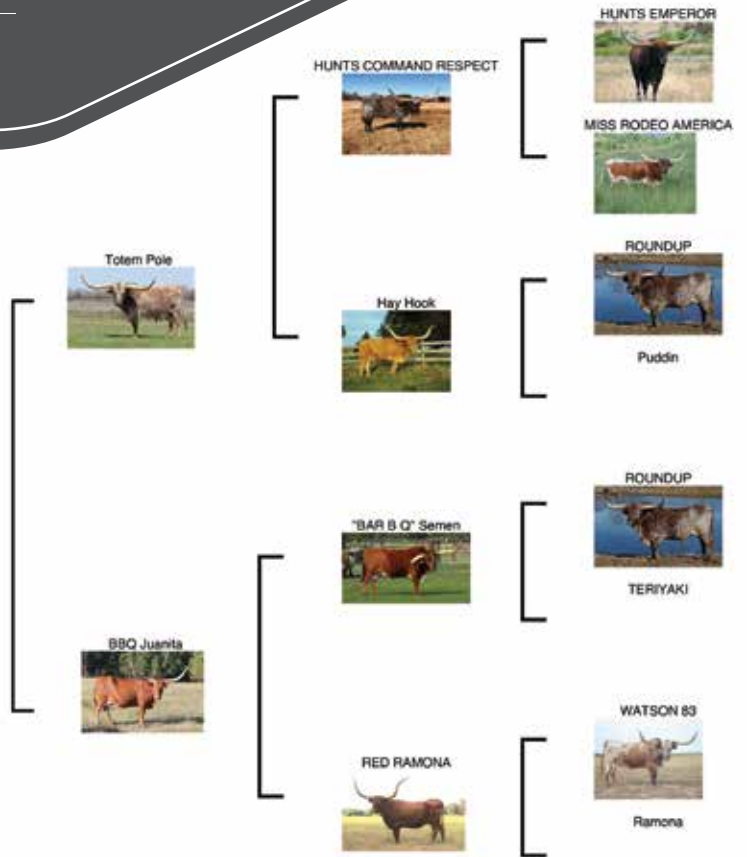

LAR HIDDEN POLE 3011

LOT
#33

DOB: 11-25-11   **PH#:** 3011   **REG:** CI277910
SIRE: TOTEM POLE   **DAM:** BBQ JUANITA
BREEDING: EXPOSED TO 6CR CASH MONEY FROM 06/01/2021 TO 10/01/2021.
CONSIGNOR: 6CR LONGHORNS, TIM & NIKOLE CLARK

COMMENTS: This 80.5" TTT cow is for all of you Owen McGill pedigree connoisseurs. She has the best of his genetics mixed into one powerful package. The Roundup genetics had lots of size and HCR gave them refinement and twist. Linebred Tabasco as well bringing in Delta Diamond one of the breeds original foundation females. She was also the dam to Don Julio that produced ECR Eternal Tari. We have her bred to 6CR Cash Money (JBR Net Worth x 7Bar Brandy's Babe), who goes back to JP Rio Grande, Maximus ST, and Chuckwagon. Don't miss out on Greatness made to order!