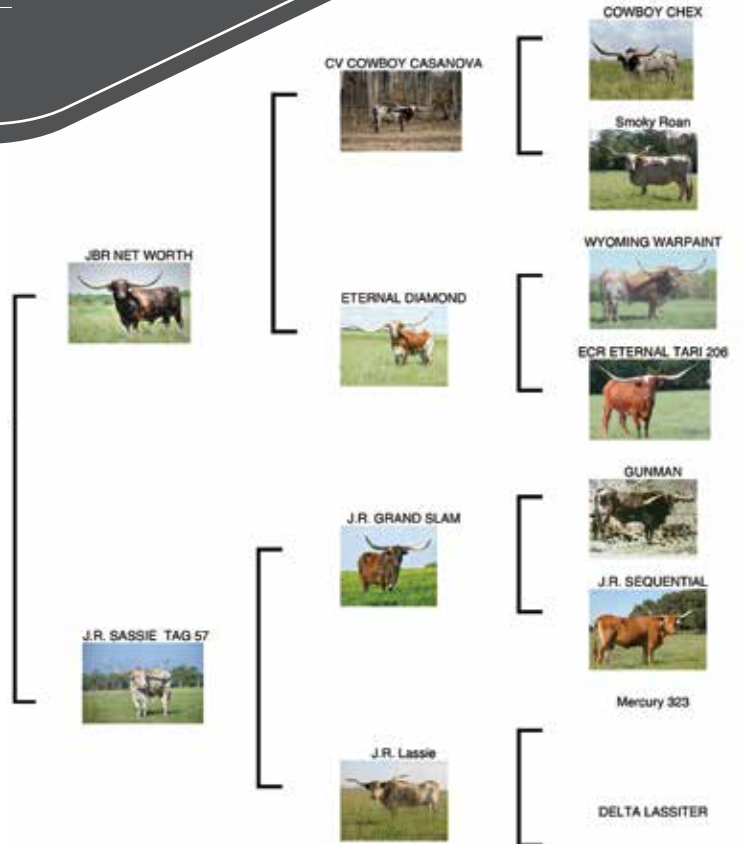

A&S CHANGE OF LUCK
DAUGHTER