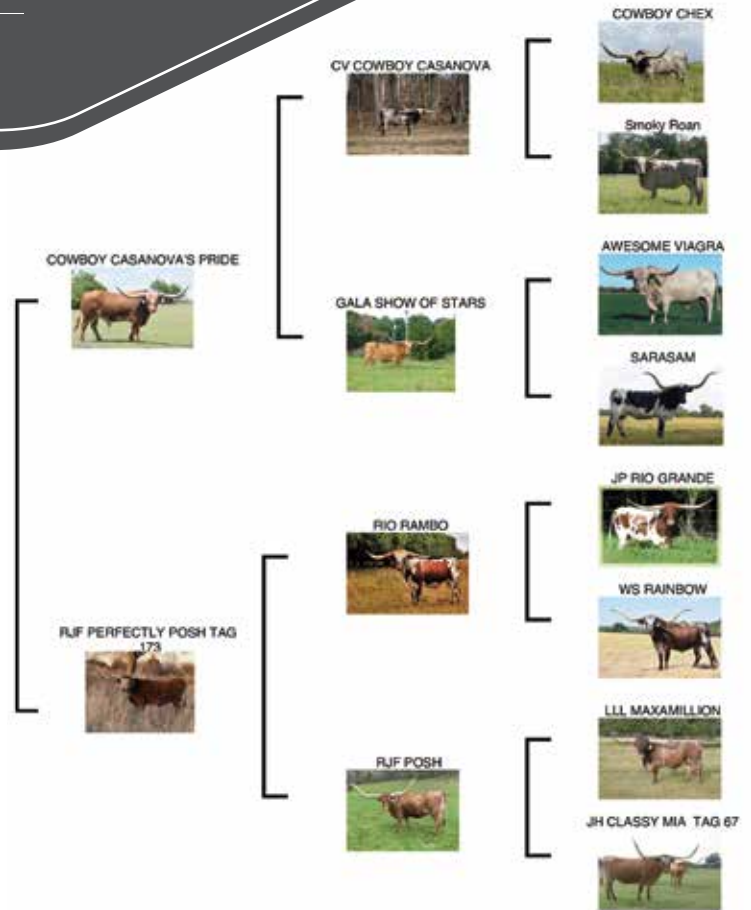

RIM STAR DC
SERVICE SIRE