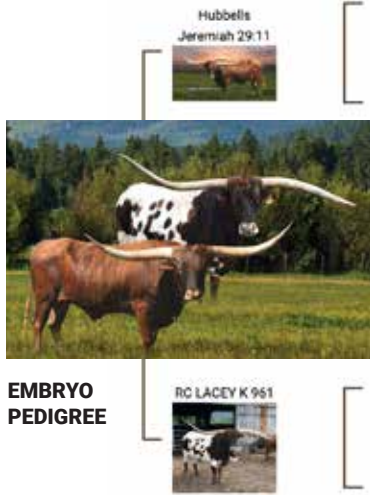

RC MONICAS DREAM

WITH RC LACEY K X HUBBELLS JEREMIAH EMBRYO

LOT
#39B
BUYER'S
CHOICE

DOB: 4-1-19   **PH#:**   **REG:** CTI315783
SIRE: JH RURALLY SCREWED   **DAM:** LR DAYDREAMER
BREEDING: EMBRYO IMPLANTED BY RC LACEY K X HUBBELLS JEREMIAH ON 04/07/2022. MORE DETAILS ON SALE DAY.
CONSIGNOR: RC LARSON LONGHORNS, ROBERT & CARMEN LARSON

COMMENTS: RECIP COW. This is a great young double bred JP Rio Grande daughter. Her pedigree is stacked with great producers of the breed. Her dam is the great LR Daydreamer cow (91" tt). Study the cow power in this pedigree. All this 3 yr old needs is time to grow. Great to have around. Made right. A herd builder. Then we implanted an embryo by the infamous RC Lacey K x Hubbells Jeremiah. This is another proven genetics cross offering huge consistency and predictability. 2 great genetic packages.