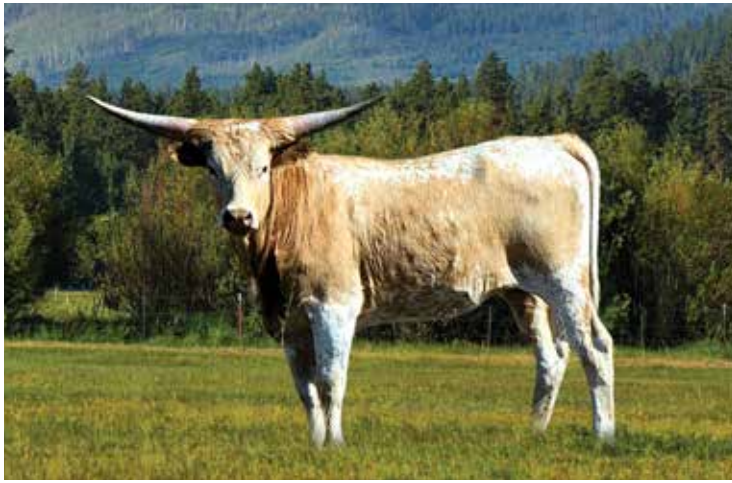

JHCC SOUTHERN GOLD

LOT
#28

DOB: 11-7-20   **PH#:** 1920   **REG:** CI330457
SIRE: GOLD MINE 1   **DAM:** HELM JAYNIE 611
BREEDING: NOT EXPOSED
CONSIGNOR: JH CATTLE COMPANY, JASON HJARDY

COMMENTS: OCV'd. Here is your chance to get one of the hottest crosses out there! JHCC Southern Gold is an own daughter of the great Gold Mine 1. Her Dam is a daughter out of Hubbells 20 Gauge. Southern Gold is an easy keeper she has a really nice horn set beautiful color and a great body. She has been left unexposed.