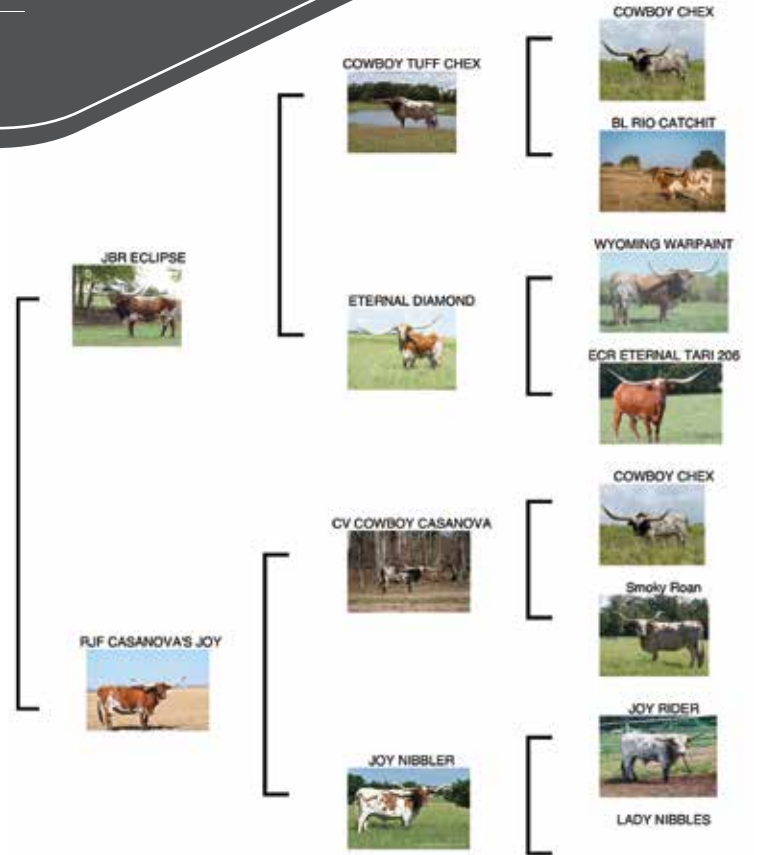

RIM STAR DC
SERVICE SIRE