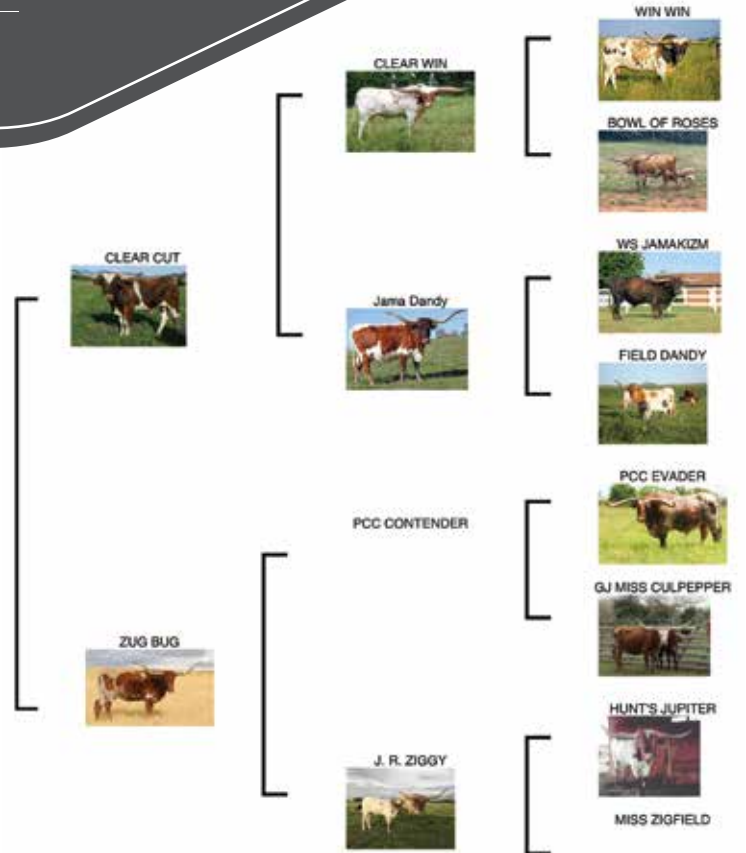

**COMMENTS:** Ziggy Bug CRL is a large-framed female that exhibits the traits of her grand dam JR Ziggy. Her calves are blessed with tremendous color and size. She is bred to Golden Boy CRL, a Gold Mine son, who won the Horn Showcase in 2020, as a two-year-old--TT 70", TH 84", COMP 195". He also won the 2021 Horn Showcase TH, measuring 102". Her dam, Zug Bug, is an incredible producer of large colorful Longhorns with lots of horn.