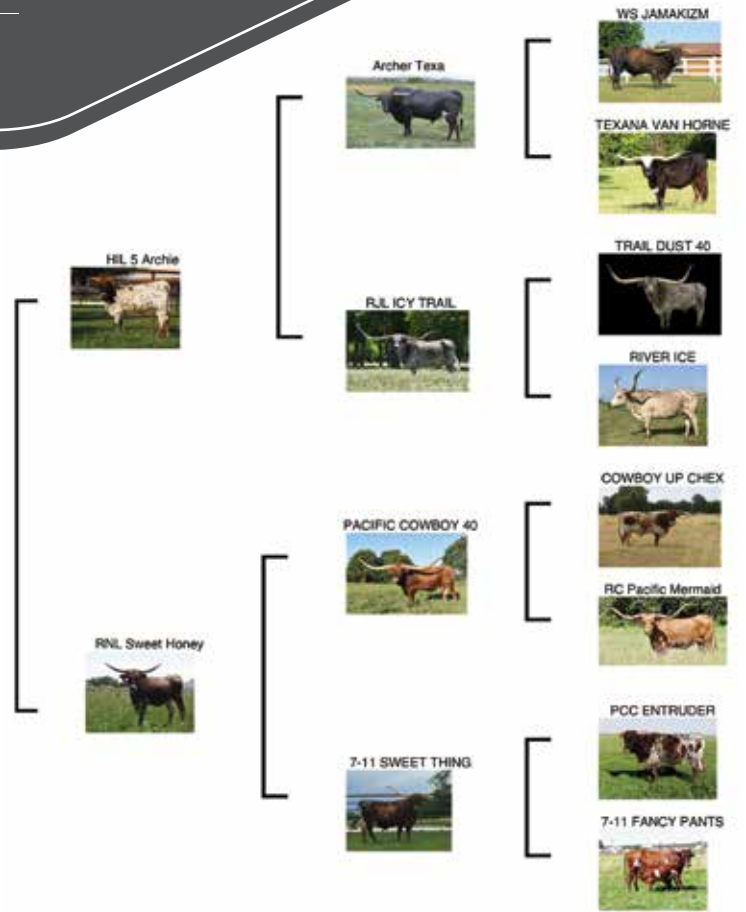

**COMMENTS:** Merna is a nice heifer with a broad pedigree. More and updated info on breeding at [runningnlonghorns.com](http://runningnlonghorns.com)

RNL FREDRICK  
SERVICE SIRE

ARCHER TEXA  
GRAND SIRE