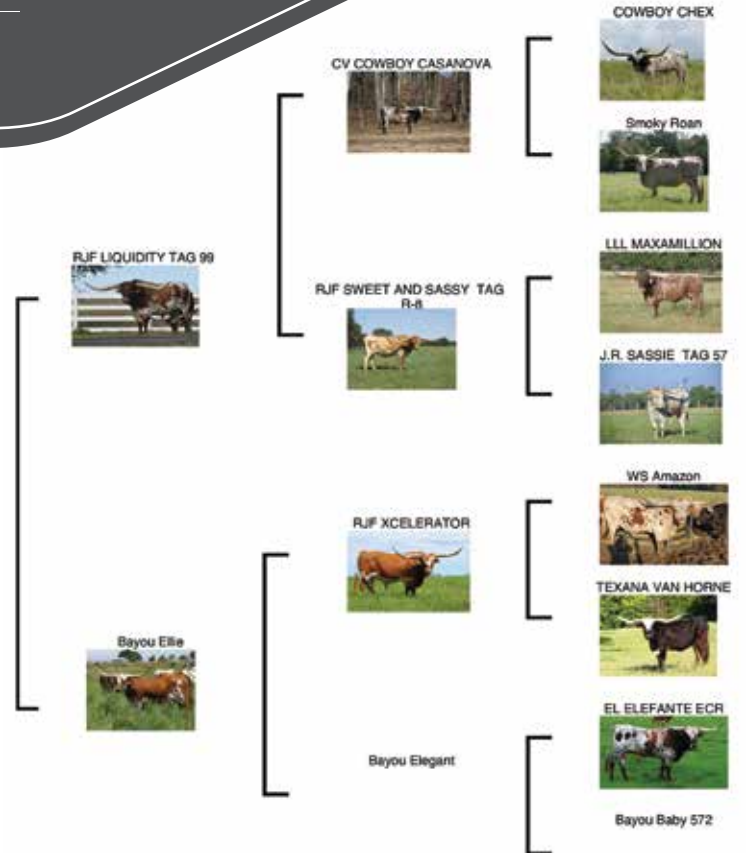

COMMENTS: Kate should have a calf at side by RNL Amos and be ready to breed back to the bull of your choice. More and updated info at runninglonghorns.com

RNL AMOS
SERVICE SIRE