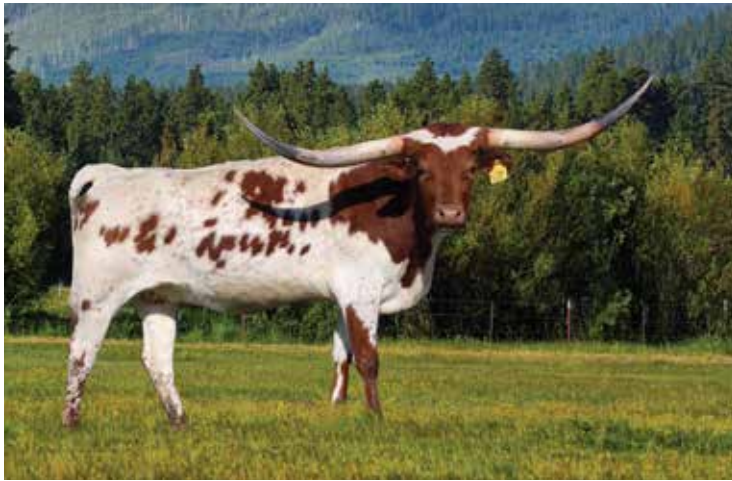

CONSIGNOR: CABALLO BRAVO LONGHORNS, WARREN & CATHY DORATHY

**COMMENTS:** Charrita is a beautiful Del Charro heifer that is now really putting on the horn. Her sire is at 90" TTT and her dam is over 90" TH. Take a look at her outstanding pedigree, top and bottom. She is easy to work just like her parents and she will have a California Chrome calf at side by sale time.