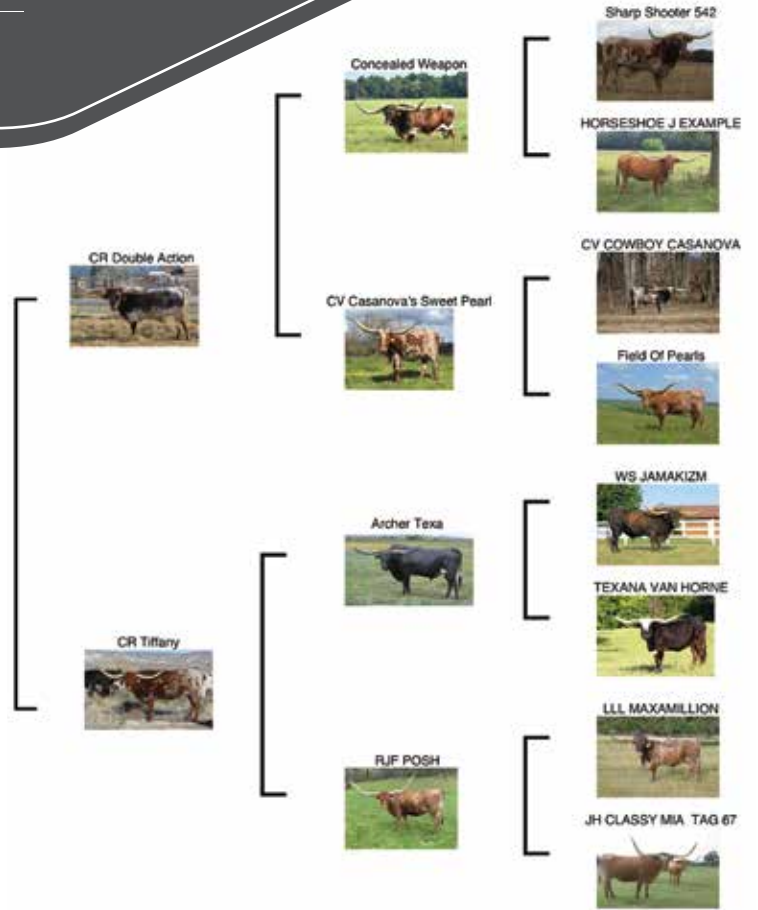

**COMMENTS:** OCV'D. Super pedigreed coming 3-year old: her sire is Concealed Weapon x Casanova's Sweet Pearl and her dam Archer Texa x RJF Posh. Does a fantastic job with her first calf, a colorful bull by the black and white 83" T2T Top Saddle. More info at feylonghorns.com.