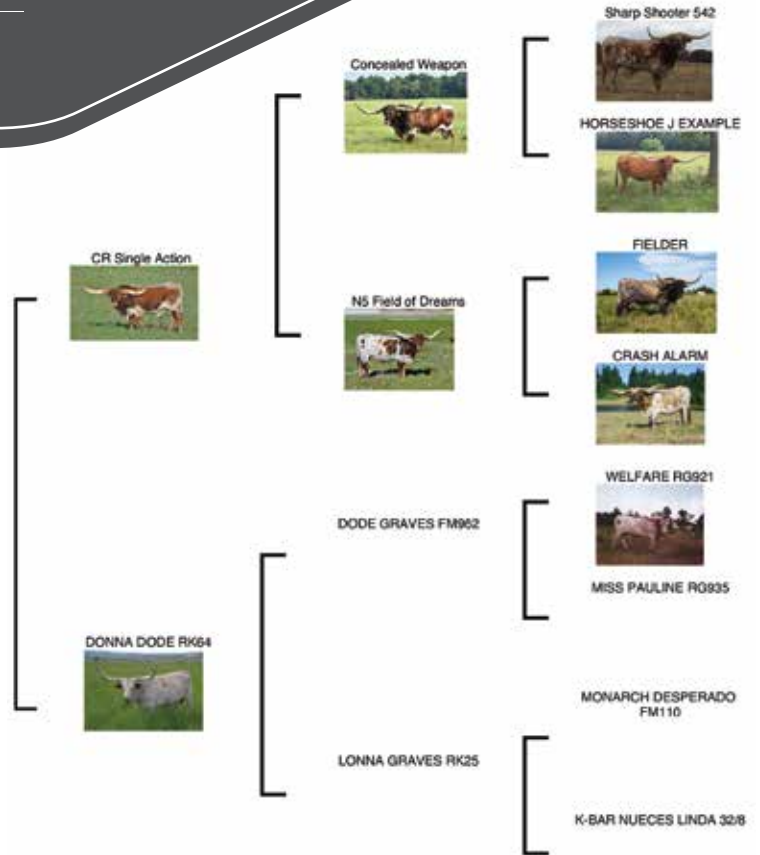

PCC GREY EAGLE
SERVICE SIRE