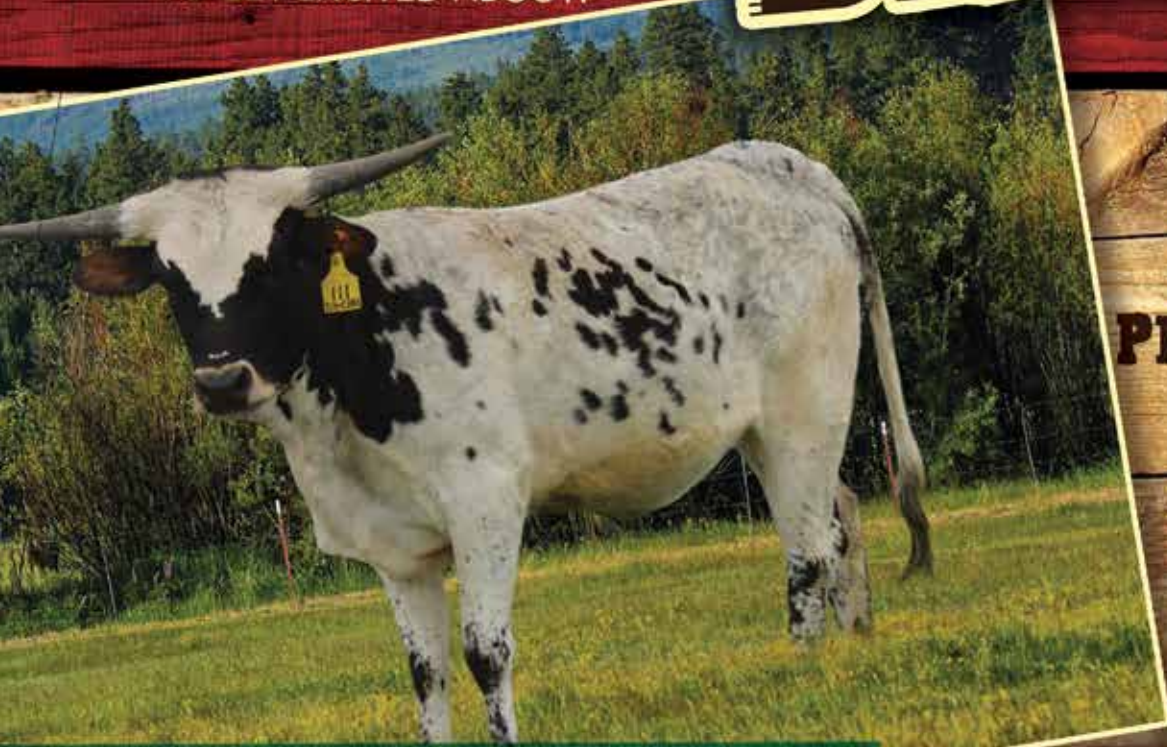

CABALLO BRAVO

BROUGHT SOME HEIFERS
TO GET EXCITED ABOUT!

LOT 45

CHARRO'S
PRINCESS GB

DOB: 3/13/2021
DEL CHARRO
x EJ'S DIXIE HUNTER

WARREN & CATHY DORATHY | SANGER, CA
WARREN'S CELL: 630-240-5829 • CATHY'S CELL: 559-260-2215
Email: warcat21@gmail.com
Website: www.caballobravolonghorns.com

C
B