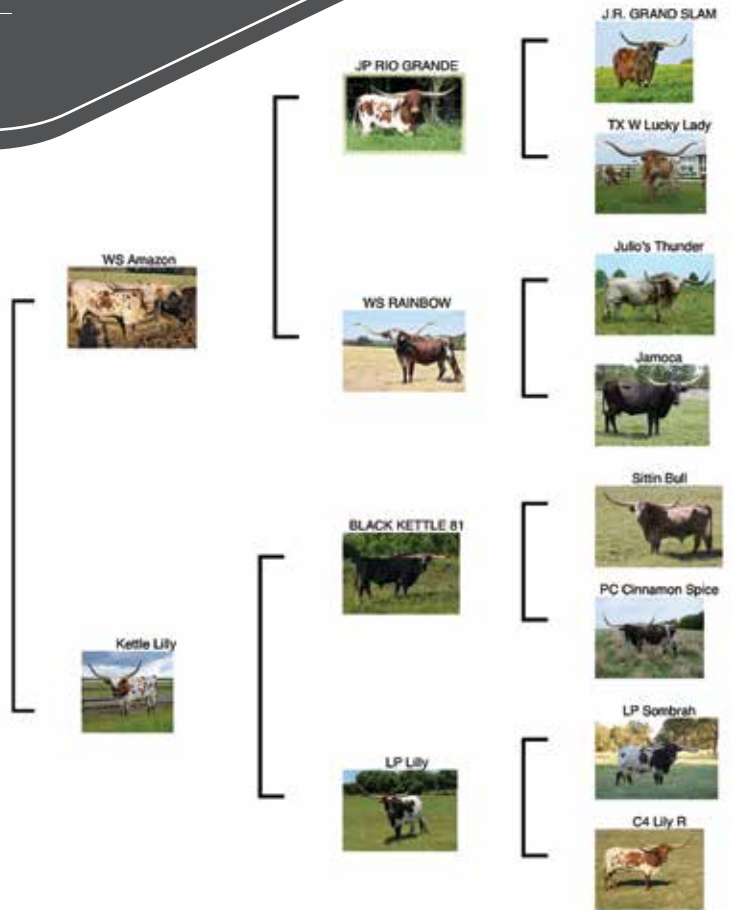

WARLOCK HR
SERVICE SIRE