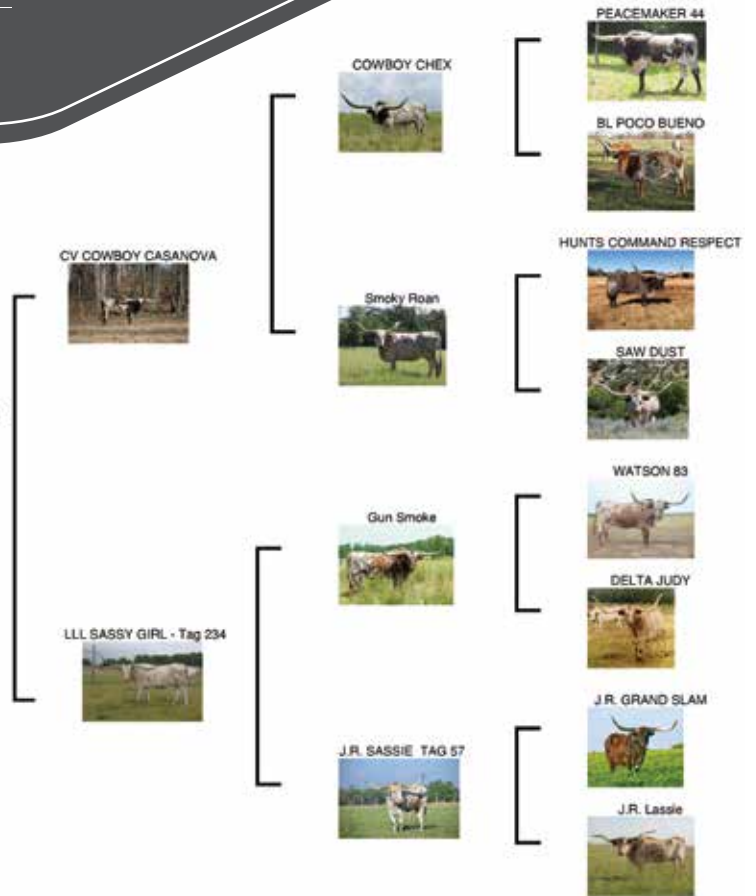

GARLAND'S BIG TEX
SERVICE SIRE