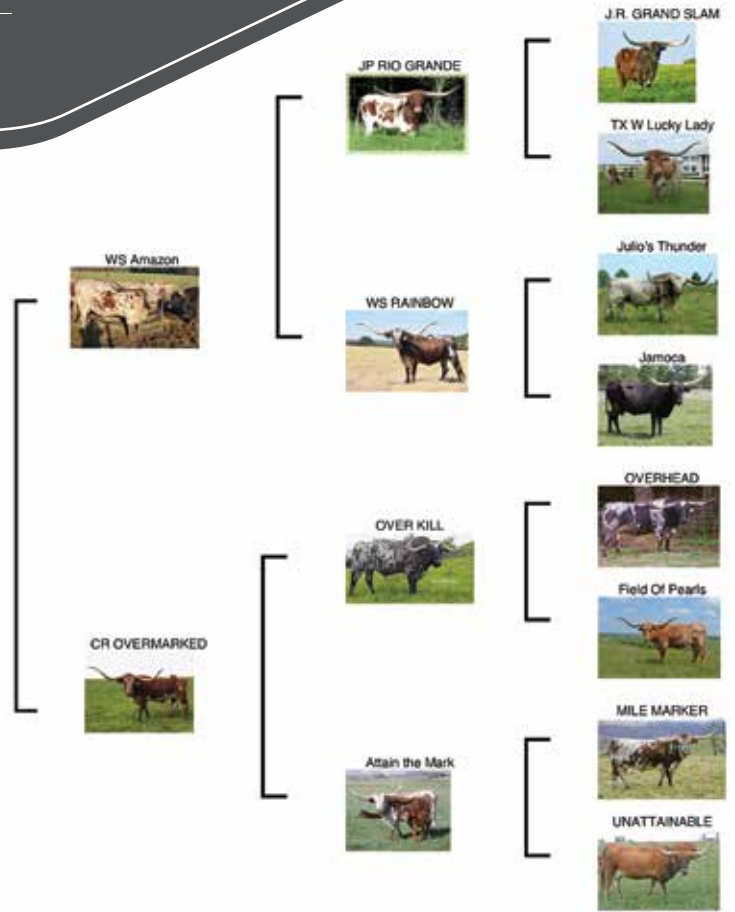

**COMMENTS:** WH Over Polly Amazon is a stunning 4-year-old Amazon daughter with perfect lateral horns and years of growth ahead. She is deep bodied with the pedigree to match: just look at her lineage that includes Over Kill, Mile Marker and Field of Pearls in addition to the Amazon line. Smooth and gentle, she was California State Grandchampion in 2019. She is exposed to our Clear Win grandson for a spring calf. We are retaining a heifer from this amazing young cow, but wanted to bring one of our best back to Oregon.