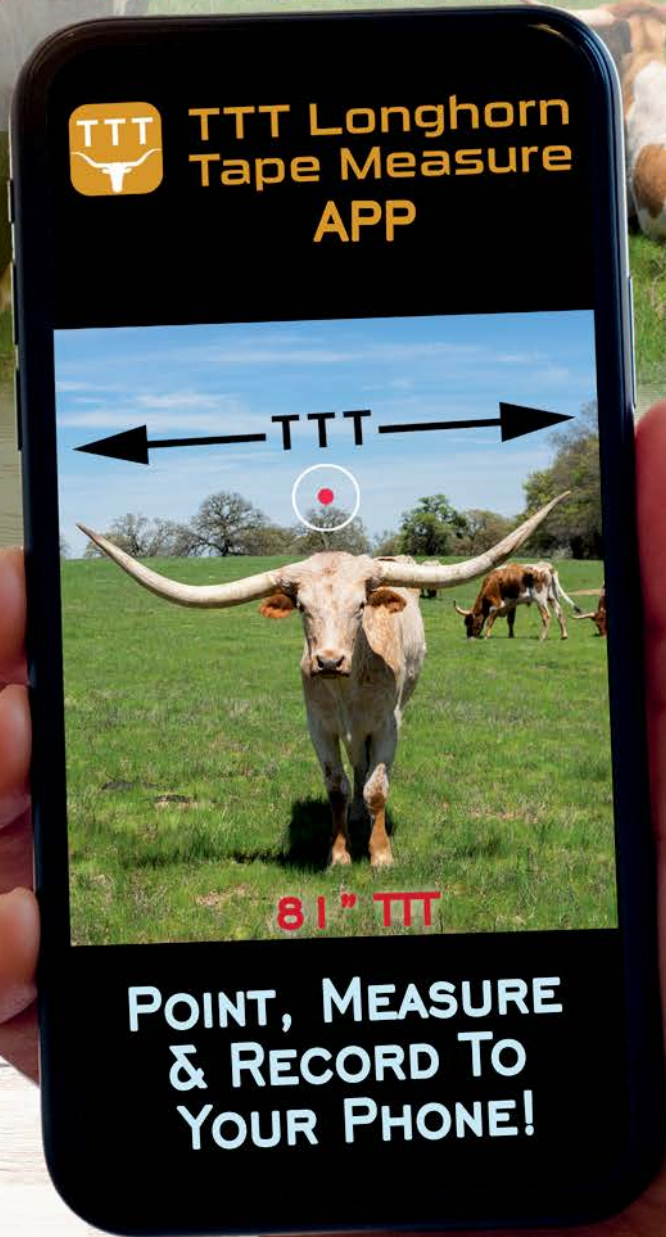

DOB: 6/1/2009

PH#: 2/09a

BREEDING: Exposed to CV Cowboy Casanova

NO CHUTE? NO TAPE? NO PROBLEM! THIS APP'S GOT YOU COVERED!

"THE APP IS FASCINATING AND EASY TO USE. YOU CAN CAPTURE MEASUREMENTS IN A SPLIT SECOND FROM THE SAFETY OF ANY ENVIRONMENT. NO STRESS ON THE ANIMALS, NO ACCIDENTAL HORN BREAKAGE IN THE CHUTE, GREAT FOR AUCTIONS AND PASTURE TOURS."

— KURT TWINING, SILVER T LONGHORNS

★ NO CHUTE OR RANCH
HAND NEEDED

★ FAST AND ACCURATE

"I'M THOROUGHLY ENJOYING THE APP.
IT IS A GAME CHANGER
FOR THE LONGHORN INDUSTRY!
I LOVE, LOVE, LOVE IT!

— SHERESE GLENDENNING, GLENDENNING FARMS

**POINT, MEASURE
& RECORD TO
YOUR PHONE!**

DESIGNED FOR APPLE, ANDROID COMING SOON!

**RELEASE DATE
MARCH 2022!**

TTTLONGHORNTAPEMEASURE.COM

SIGN UP ONLINE OR DOWNLOAD THE APP IN MARCH 2022

THE YOUNGEST BULL TO REACH 80" TTT AT 2 YEARS AND 17 DAYS