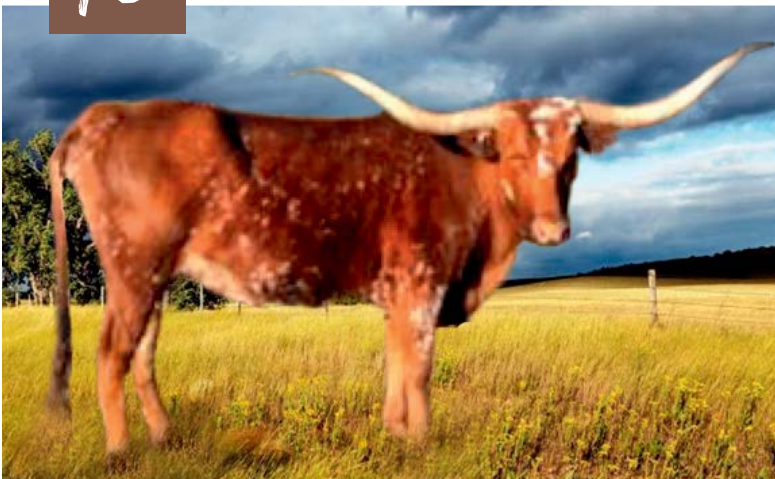

GLH RIO'S JEWEL

North View Farm, Leon Miller

COMMENTS: Jewel is a very nice and big bodied Rio cow in 70's TTT. She should have a calf at side by sale date, sired by our jr herd sire Delta Drop who was 65 inches TTT at 23 months. We are retaining her nice 2021 heifer calf. She also produced a 95 inch TTT 5 year old steer. Please visit our website, nvflonghorns.com to see more information.

SL SPURS BEAUTY

Dave Bilgrien

COMMENTS: Spur's Beauty's pedigree is stacked with industry legends. You start with Tempter, which explains her twisty horns, and go to Eternal Tari, Boomerang, Tabasco's Lazawe, and Sittin Bull. Spurs Beauty is bred to M.C. American Graffiti and will have calved by sale date. American Graffiti is sired by the much sought after Fifty-Fifty and out of the over 80" Cowboy Tuff Chex, M.C. Gingersnap. Gingersnap is out of M.C. Awesome Grace, who is over 80". The resulting calf will have a stacked up pedigree that can benefit any herd. I'm retaining Spur's Beauty's 2021 heifer as a replacement.

N.V. SAFARI'S ANNABELL

North View Farm, Emanuel Miller Jr

COMMENTS: Annabell is a very correct, big bodied, gentle cow with a very nice Back Log heifer calf at side. She out produces herself and puts nice lateral horns on her offspring. We are retaining a beautiful daughter that is already in her 70's TTT at 3 1/2 years old. Please visit our website, nvflonghorns.com to see more information.