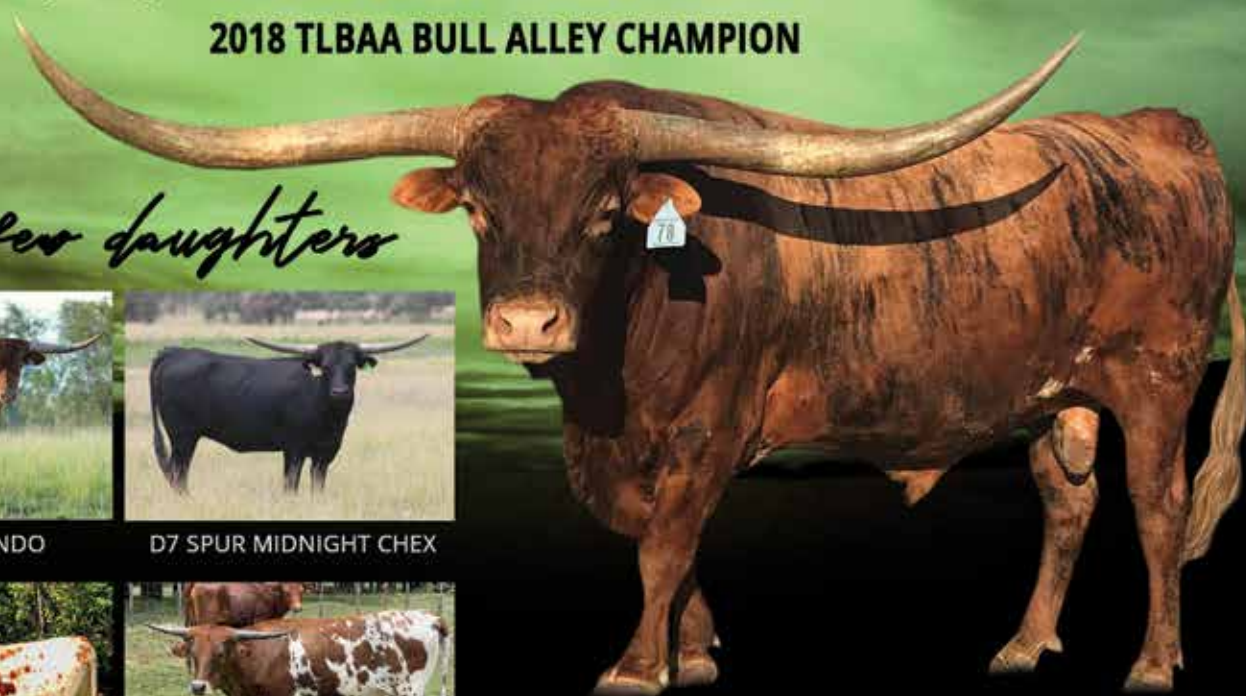

SAM CHEX 708

2017, 2018, 2019 & 2020 TLBAA HORN SHOWCASE TTT CHAMPION

2018 TLBAA BULL ALLEY CHAMPION

a few daughters

JOAQUIN X BL SADIE