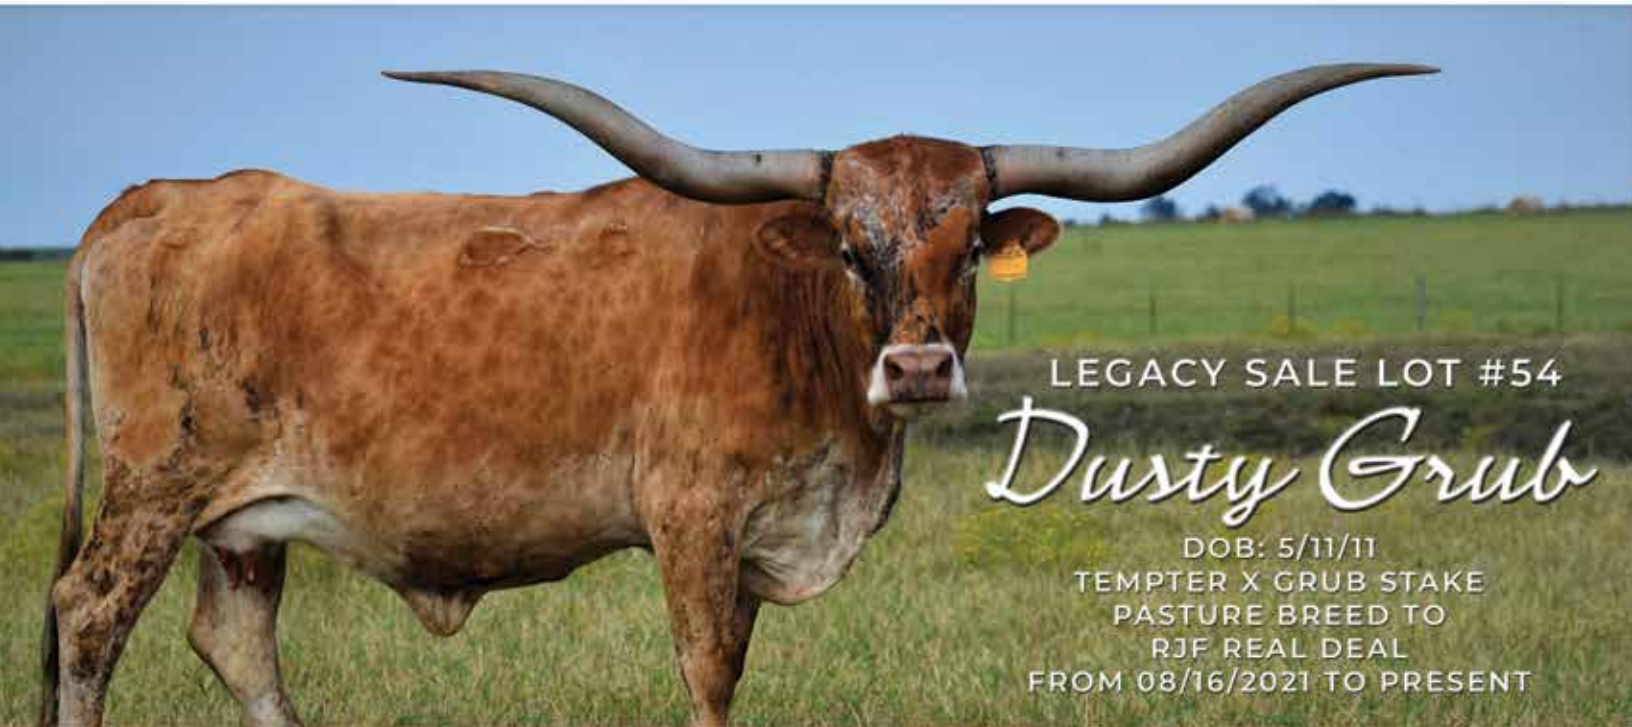

FMB LAND & CATTLE

LEGACY SALE LOT #54

Dusty Grub

DOB: 5/11/11
TEMPTER X GRUB STAKE
PASTURE BREED TO
RJF REAL DEAL
FROM 08/16/2021 TO PRESENT

Very large-framed daughter of Tempter. On the bottom side of her pedigree her grand dam is a 3/4 sister to Shadow Jubilee. She has produced 3 steers that are truly amazing. She raised an amazing bull prospect in 2021 and we have her bred back to RJF Real Deal for a 2022 calf. *This cow is a solid investment.*

Other Services:

We are also proud to offer professional hauling services and Longhorn Lean Beef for sale at all times.

WWW.FMBLANDANDCATTLE.COM