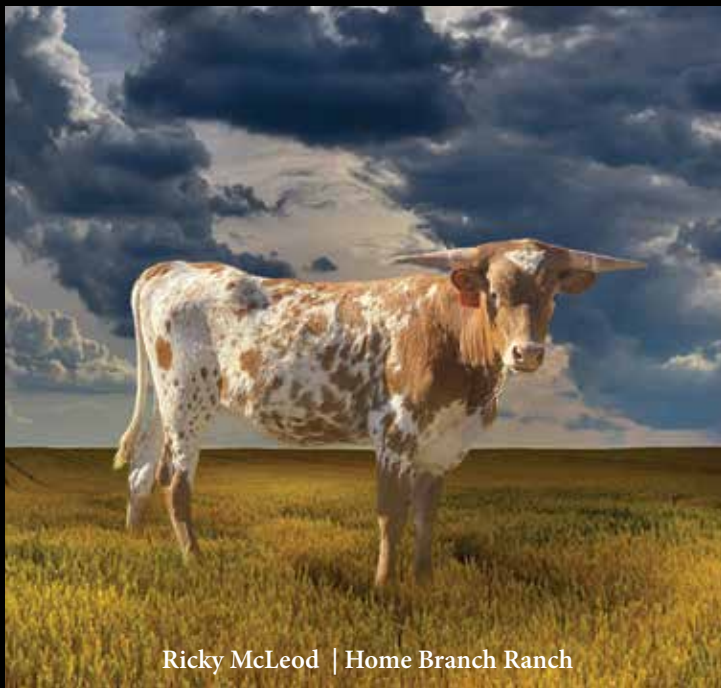

COMMENTS: **Fifty-Fifty** heifers are a hot ticket with him being gone, here's one of his best. Conformation, horn set, and pedigree. And look how smooth this heifer is. It's all right there in the pedigree. She's out of a **Rio Grande** daughter going back to Night Safari. She was AI'd with the \$135,000 **Delta Lucky Ace** bull with heifer sexed semen and exposed back to Sunhaven Cajun Heat (we'll have breeding information at the sale). She measured 68" TTT on 12/1/21. Millennium Futurity Eligible.