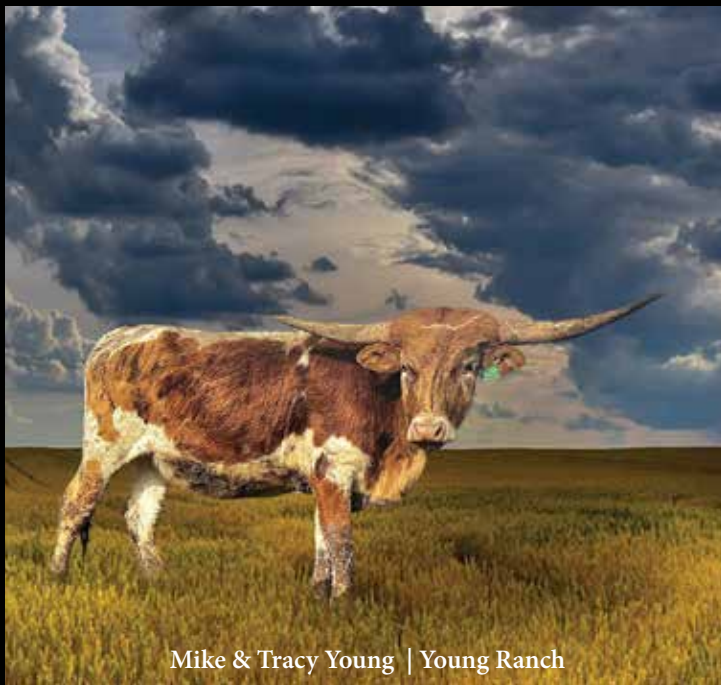

COMMENTS: Big bodied heifer that looks like her sire. From the top side of her pedigree you get BL Monika 645, Cowboy Tuff Chex, Coach, Lady Monika BL, BL Rio Catchit all in the first 3 generations. Her black and white dam gives you Cowboy Tuff Chex again, Delta Tari FM 182, and BL Rio Catchit again. This girl has good bone, depth, hip and lateral horn. She is exposed to Sure Bet BCR which adds Field of Pearls, Fifty-Fifty BCB, Delta Van Horne, and Tempter genetics. More info at [holycow-longhorns.com](http://holycow-longhorns.com).