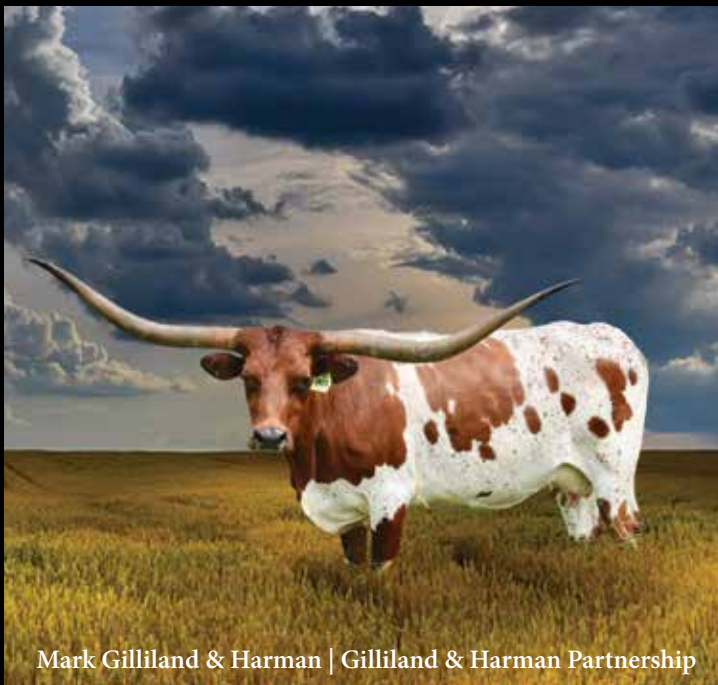

Mark Gilliland & Harman | Gilliland & Harman Partnership

COWBOY TUFF CHEX - \$5,008.50

COWBOY CHEX - \$317.00

JP RIO GRANDE - \$172.00