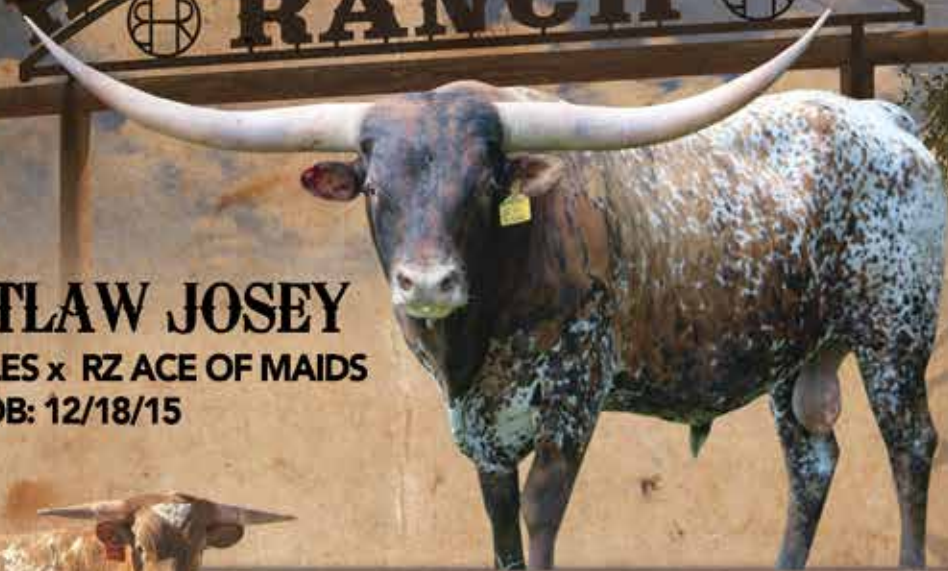

HOME BRANCH RANCH

HBR OUTLAW JOSEY

RZ JOSEY WALES x RZ ACE OF MAIDS

DOB: 12/18/15

LOT 3 HBR CAROLINE

HBR Outlaw Josey X WPR Do Wa Diddy | DOB: 11/15/20