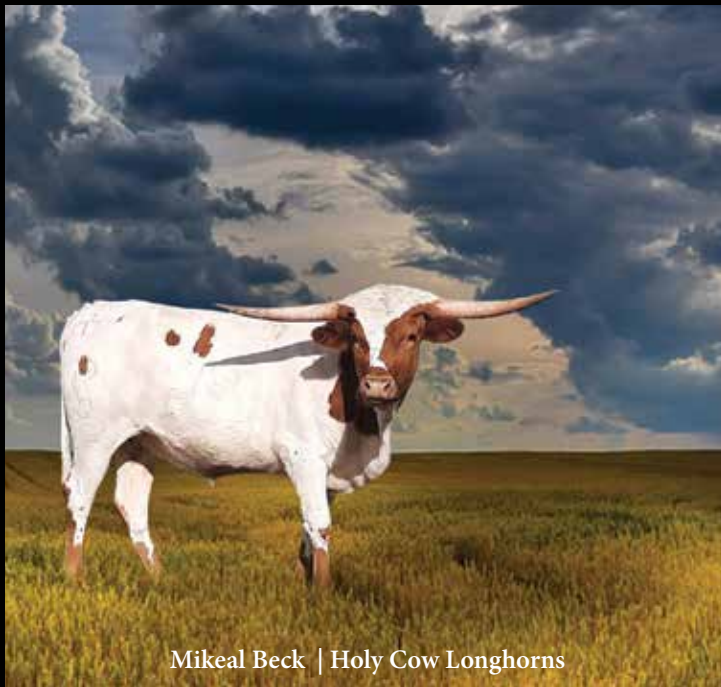

Mikeal Beck | Holy Cow Longhorns

COWBOY TUFF CHEX - $5,008.50
COWBOY CHEX - $317.00
JP RIO GRANDE - $172.00

LOT 17

SASSY AND CASH HCL

SIRE: CASH COWBOY

(COWBOY TUFF CHEX X BL MONIKA 645)

DAM: BL SASSY TUFF

(COWBOY TUFF CHEX X BL RIO SIMBA TARI 911)

DOB: 5/18/20 PH#: 15/0 REG: CI332592

BREEDING INFORMATION: Exposed to Sure Bet BCR from 11/20/21 to 3/1/22.

COMMENTS: Big bodied heifer that looks like her sire. From the top side of her pedigree you get BL Monika 645, Cowboy Tuff Chex, Coach, Lady Monika BL, BL Rio Catchit all in the first 3 generations. Her black and white dam gives you Cowboy Tuff Chex again, Delta Tari FM 182, and BL Rio Catchit again. This girl has good bone, depth, hip and lateral horn. She is exposed to Sure Bet BCR which adds Field of Pearls, Fifty-Fifty BCB, Delta Van Horne, and Tempter genetics. More info at holycow-longhorns.com.