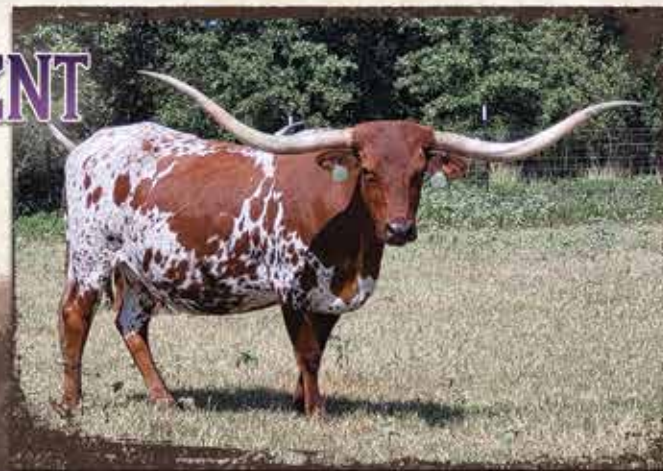

RUGGED CROSS RESPLENDENT

DOB: 9/21/12
Rio Mojo x Super Wind
Exposed to
Rugged Cross Tex

LOT#63

RUGGED CROSS RANCH

Greg & Carol Williams | Paradise, TX | (817) 239-6238