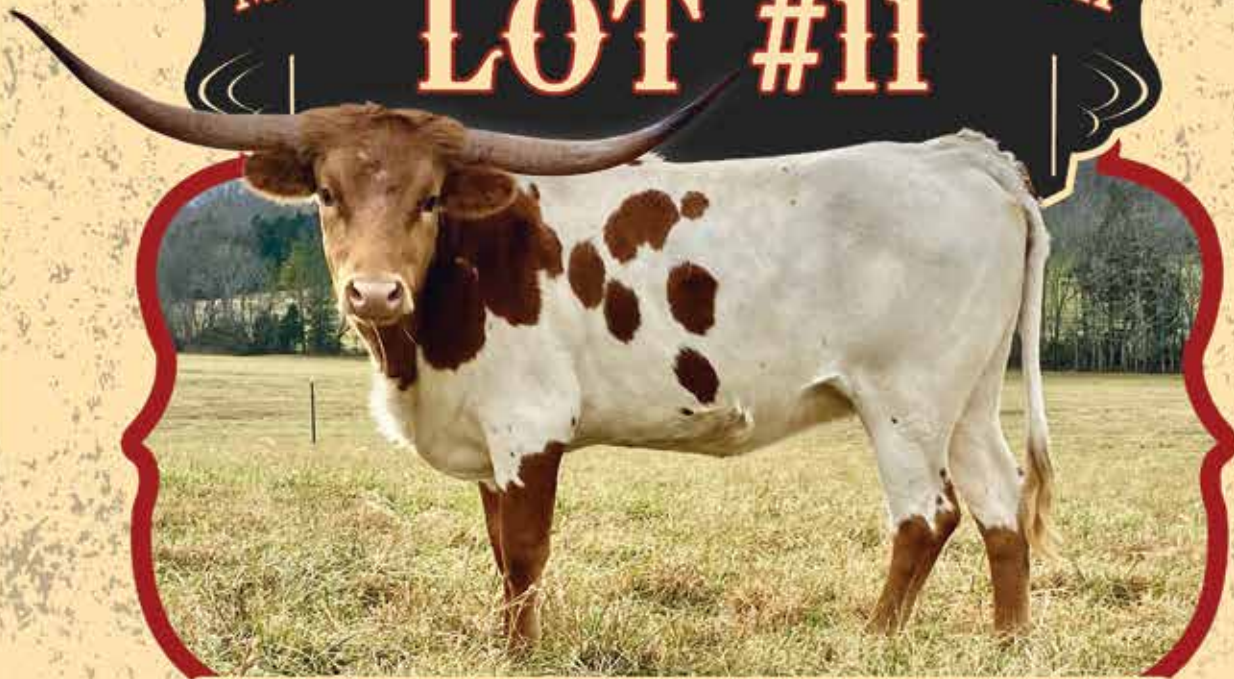

★★★ INVESTING IN THE NEXT GENERATION ★★★

MONTGOMERY BRIGGS RANCH
LOT #11

TREASURE INVESTMENT

9/5/2019 • INVESTMENT X GW SAFARI TREASURE • AI'D TO TEMPTER

- COWS WE ARE PROUD TO BE WORKING WITH -