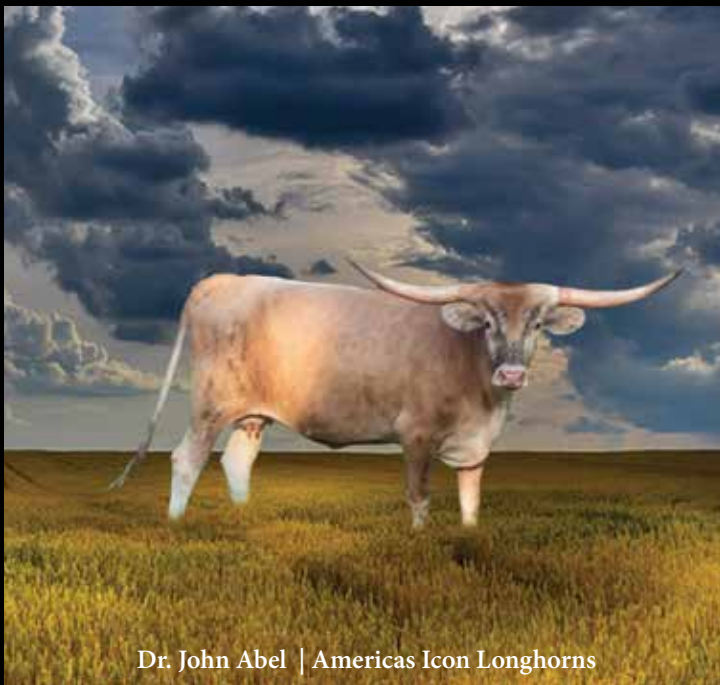

BREEDING INFORMATION: AI'd on 11/22/21 to **Tempter**. Blood scheduled to be drawn on 12/22/21 to confirm bred.

COMMENTS: Big bodied Investment daughter, Grand sire **Cowboy Catchit Chex**, with **Grande Safari Chex** on the bottom side. She'll eat from your hand and easy to work. Her Dam has a nice twist coming out. We have added to the fun by AI'ing her to **Tempter** to bring out her speckled under tone, along with adding to her dam's twist. Her horns are starting to roll out and she'll be one to watch.