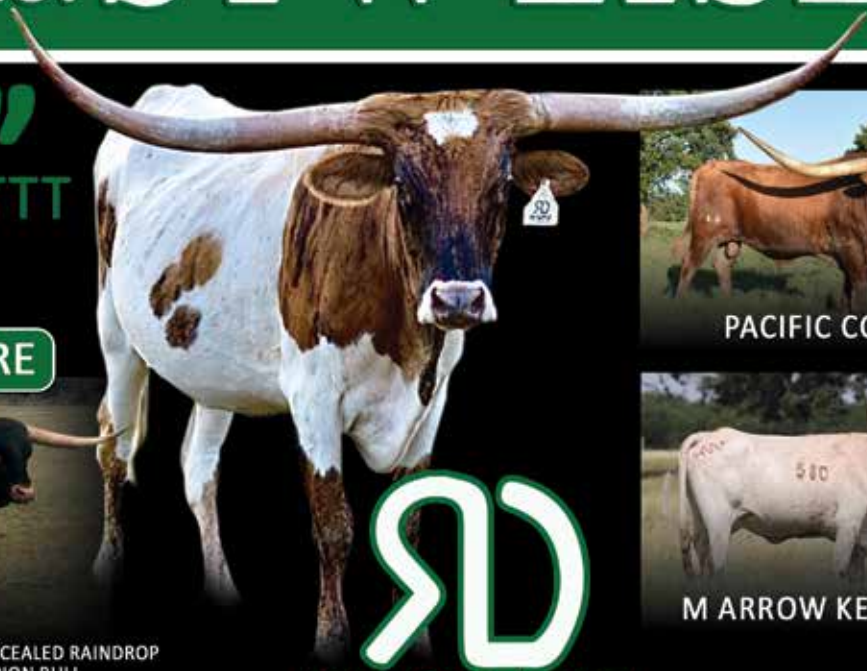

HL NO DOUBT
CV BACKFIRED X HL CONCEALED RAINDROP
2019 HSC GRAND CHAMPION BULL

LOT 26: JTW EISLEY

DOB: 11/11/2018

72" TTT

SIRE