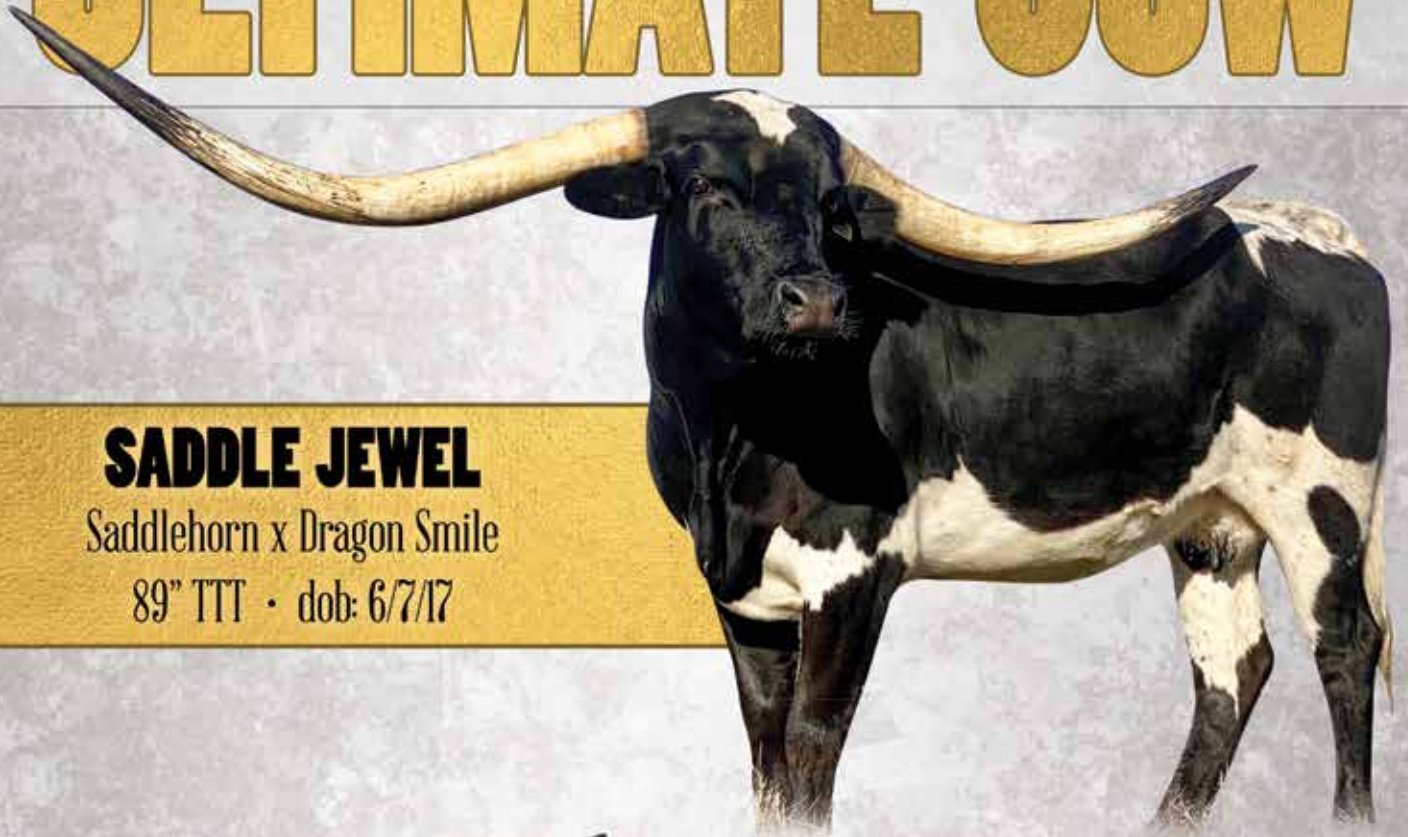

2021 TLBAA HORN SHOWCASE ULTIMATE COW

SADDLE JEWEL

Saddlehorn x Dragon Smile

89" TTT • dob: 6/7/17