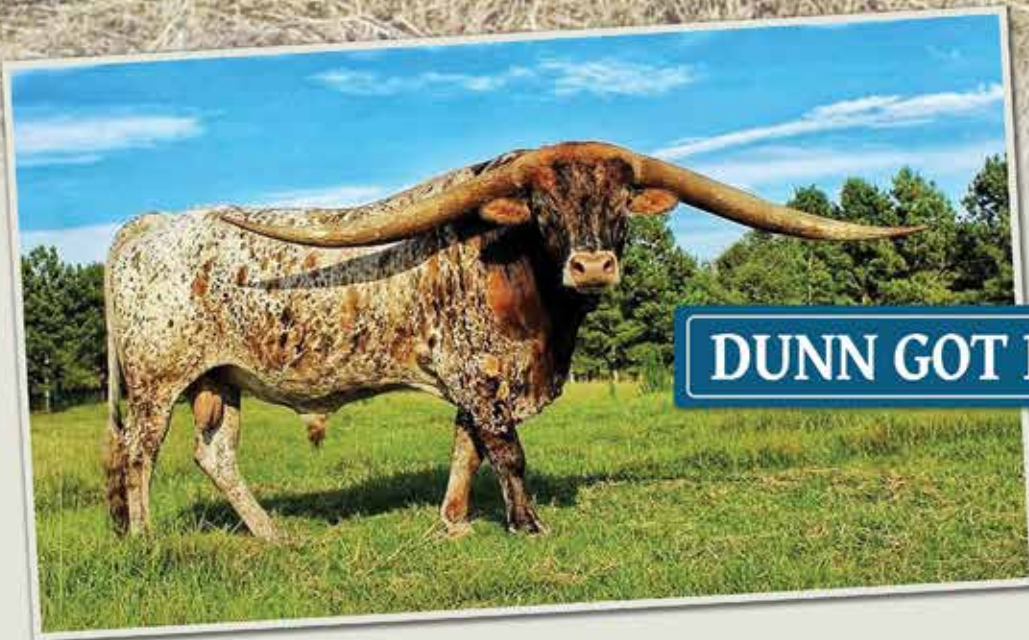

COMMENTS: Extra Spicey is one of the best heifers we've raised. She is easy on the eyes, has a sweet disposition, and measured over 53" at 21 months old. Spicey's flashy brindle dam, a great mother and milker, brings in **Drag Iron**, **Juma**, and **Senator**, while her sire, the **Jimmy Jones**-bred bull, **Expedite**, brings in **Cowboy Catchit Chex** and **Horseshoe J Innovate** genetics. Best of all, **Spicey** is confirmed bred to **Dunn Got Double Lucky**, the 94" son of **Delta Lucky Ace** and the 102" **Dunn Lucky Dice** who sold for \$200,000 at the 2021 Legacy! You can't go wrong adding this beautiful heifer and her exciting upcoming calf to your herd. See [www.DoubleK-Longhorns.com](http://www.DoubleK-Longhorns.com) for more info.

# DBL-K EXTRA SPICEY

**DOB: 03/01/20**  
**EXPEDITE X SENAMON SPICE**

**SERVICE SIRE**

**DUNN GOT DOUBLE LUCKY**

**DOB: 03/20/16 | 94" TTT**  
**DELTA LUCKY ACE**  
**X DUNN LUCKY DICE**

**102" DUNN LUCKY DICE SOLD FOR \$200,000 AT THE 2021 LEGACY SALE!**