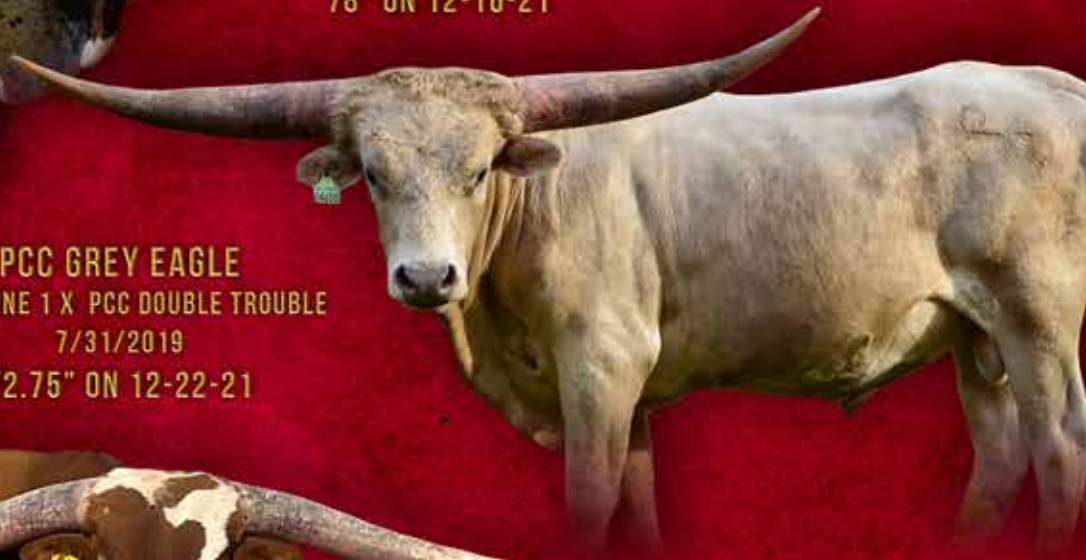

DUNN PAY DIRT
BUBBA TUFF CHEX X 200 PERCENT
11/1/2017
78" ON 12-16-21

CR RED DUST
JAMAKA TROUBLE X RIO DUSTETTE
3/10/2019
82.25" ON 12-30-21