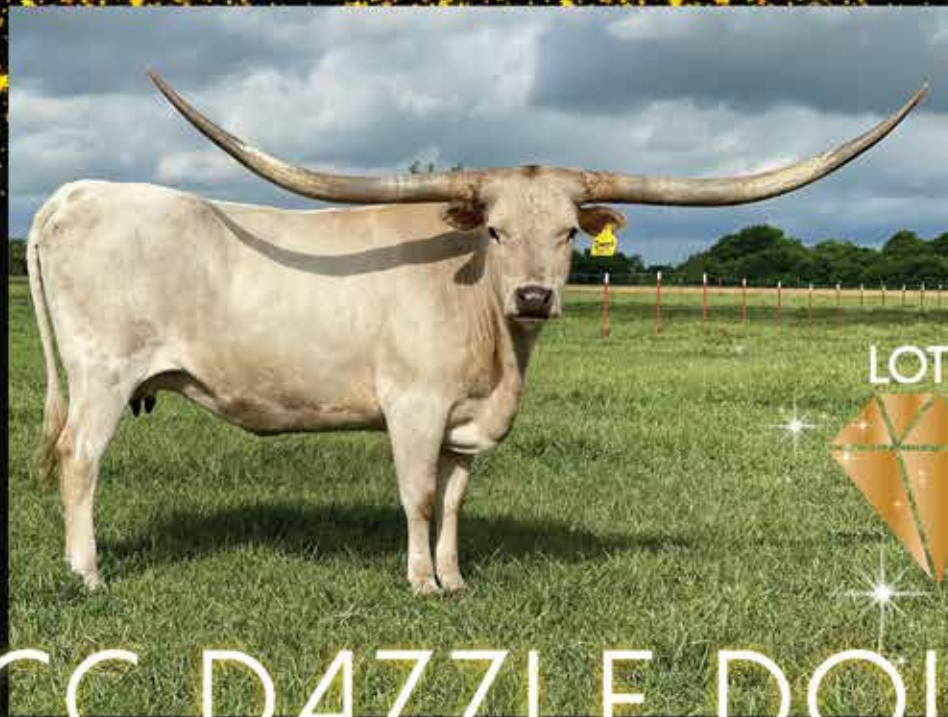

LOT 65

PCC DAZZLE DOLL

DOB: 5/7/2014

PCC RIM ROCK X W/F DUMPLING

TTT: 91" ON 9/30/21