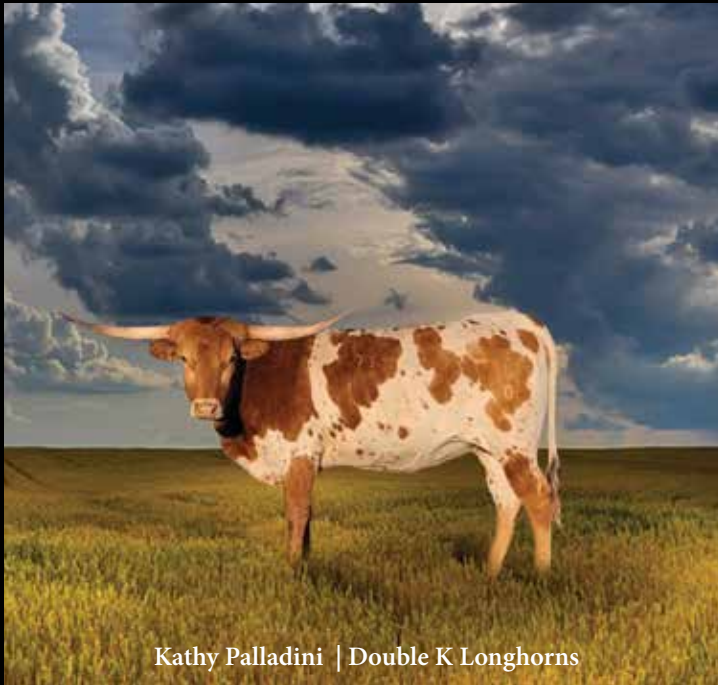

COMMENTS: "Beauty" comes from a long line of consistency and proven production. Sired by the great Gold Mine 1 and out of **HL Foxy Beauty** who's closing in on the 90" mark and goes back to EOT **Outback Beauty** who sold at this very sale back in 2006 for \$150,000! This young cow has one of the best horn shapes on our ranch and we're proud to offer her. She comes bred to our award winning bull, **PCC Dark Knight** who was over 81" at 28 months!