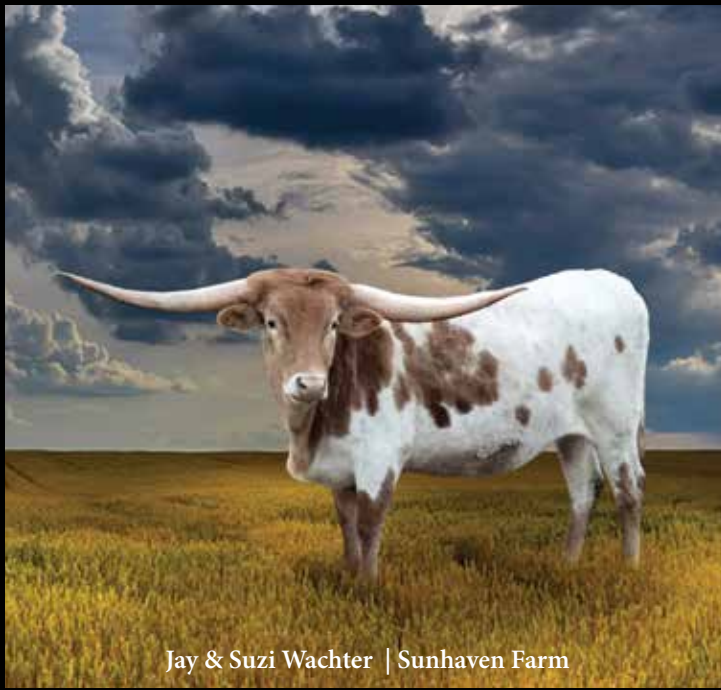

**WWW.HOMEBRANCHRANCH.COM**

Jay & Suzi Wachter | Sunhaven Farm

FIFTY FIFTY BCB - \$25,570.75  
 BANDERA CHEX - \$3,023.39  
 JP RIO GRANDE - \$172.00  
 BL RIO SAFARI - \$792.75