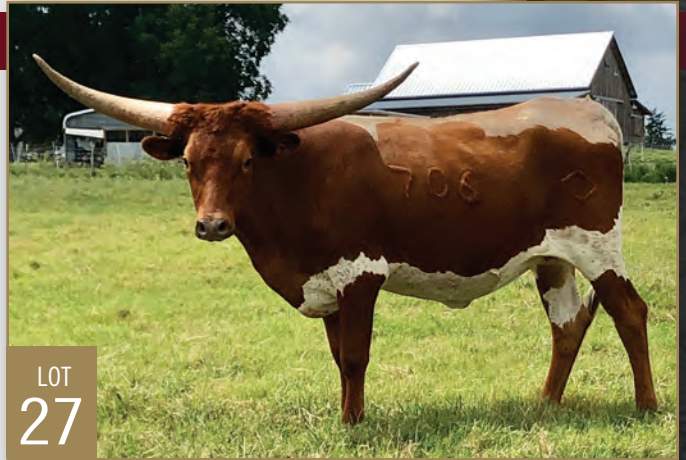

Breeding: Not exposed.

Comments: OCV'd. My husband doesn't want to sell her, Russell wanted to show off our breeding program & I was on the fence! Only because we're retaining a younger full sister, I caved. "Rosie" is out of Ringman BCB & the 83"+ cow Wiregrass Rosalie - just take a look at Wiregrass in your sale catalog, or better yet, go see her in person. Rosie, is correct, big horned, and ready to breed to your bull of choice! Rosie measured 53 1/8" TTT at 18 months. We'll have y'all updated measurements by sale date. She'll make an impressive addition to your herd!