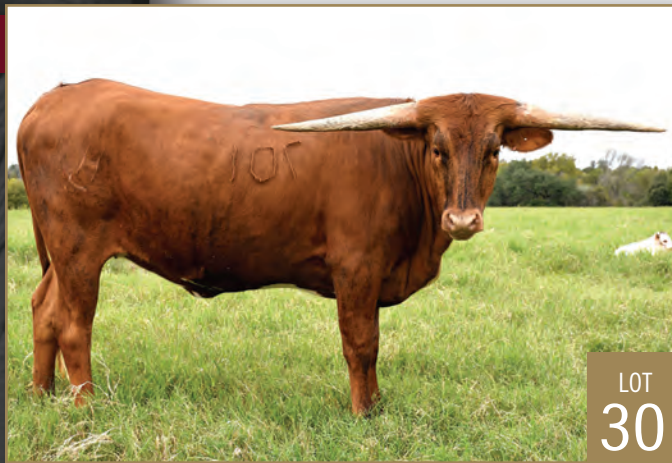

LOT
30

DH CHAMPAGNE

Consigned by Suzanne & William H. Torkildsen, M.D.

TLBAA No: C1309688 PH No: 7011 DOB: 2/24/2017

TUFF'S RUFF 'N ROWDY { COWBOY TUFF CHEX
FL RIO MAXINE
STRAWBERRY MARGARITA 359/0 { MMF FIREWORKS
DP LIBBY

Breeding: Exposed to Van Horn Texa 21 from 6/8/19 to 12/1/19.

Comments: OCV'd. This sweet girl leaves nothing to be desired. She gave us a knock out Rowdy heifer for her first calf and milked extremely well. Perfect udder on her. She was a 60" 2-yr-old on 2nd birthday. Very sweet nature about her, very easy to work. There are no holes in this cow. Pregnant to Van Horn Texa 21 for a spring calf.