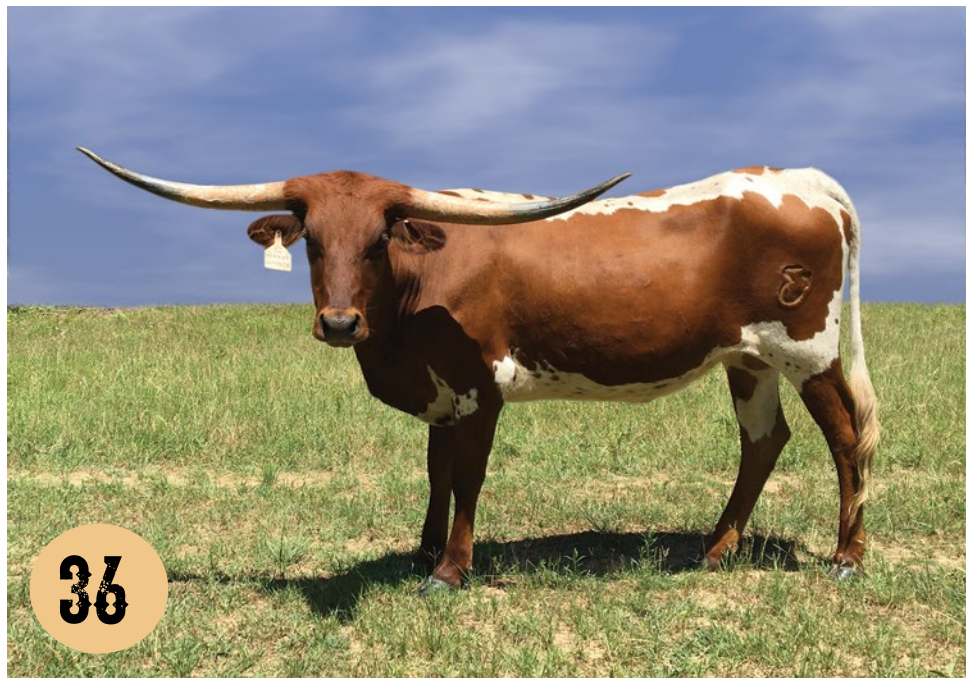

R3 PEPPER BOWMAN

TLBAA No. CI312235
P.H. No.: 1718   DOB: 6/21/2018

CONSIGNED BY:
PHIL NORWOOD

BREEDING: Exposed to Brazos Boomer 745 from 5/31/20 to sale date.

COMMENTS: OCV'd. This is the nicest heifer we have raised. She is clean, feminine, and docile with great lateral horn: 57 1/2" TTT at 23 months! She comes from proven producing female families - BL Catchit, Delta Tari FM 182. Sired by the late SE Unostopabull, out of our daughter of the late Zeus EOT 9E5 - these genetics will be very hard to come by in the future. Official TTT measurement and pregnancy status will be announced on sale day. For more information, visit www.r3hilltop.com/salepen.

ZEUS'S PEPPER 435 – DAM