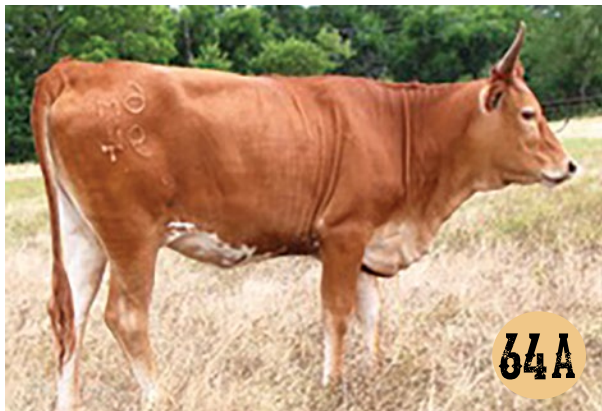

★ ★ ★ PEN OF TWO ★ ★ ★

6M HERSHEY

TLBAA No. CI323390

P.H. No.: 94

DOB: 5/25/2019

6M ACTIVE DUTY

J.R. LAREDO

KC JUST RESPECT
J. R. LIBERTY

R II CHILL CHASER

VERSACE
MAJARA

6M ABBY

WINNER'S EDGE

WINCHESTER 465/9
QUEEN OF NOT

CO ABRACADABRA

AHAB 117
CO JULES

COMMENTS: OCV'd. 6M Hershey is a gentle and halter-trained red heifer with white underside and legs. Her dam 6M Abby is a tall, broad, big-barreled, well-proportioned cow out of Winner's Edge where Hershey gets her beautiful facial shading. She gets her strong horn genetics from her other grandsire J.R. Laredo, the 2011 TWC Champion in both TTT and complete horn measurements. Hershey's horns are already starting to twist into the same handlebar shape as her dam. She will be a few weeks shy of 18 months old by sale date.

CONSIGNED BY:

STEPHEN & CARRIE MILES