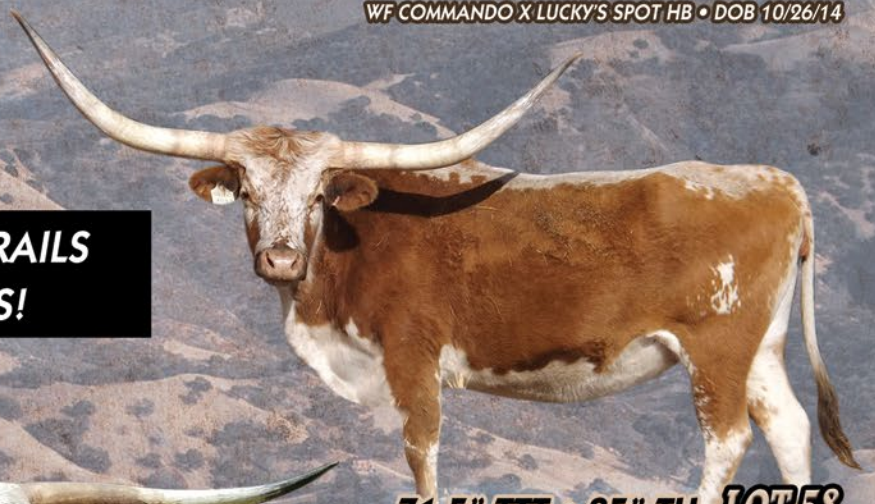

LOT 22 73.25" TTT • 94" TH
HR COMMANDO'S ANGEL
WF COMMANDO X HR ANGEL • DOB 9/26/14

71.25" TH • 89" TH **LOT 40**
HR DARN LUCKY
WF COMMANDO X LUCKY'S SPOT HB • DOB 10/26/14

71.5" TTT • 85" TH **LOT 58**
HR CASINO BELLE
CASINO HR X HR BELLE RED • DOB 5/15/15