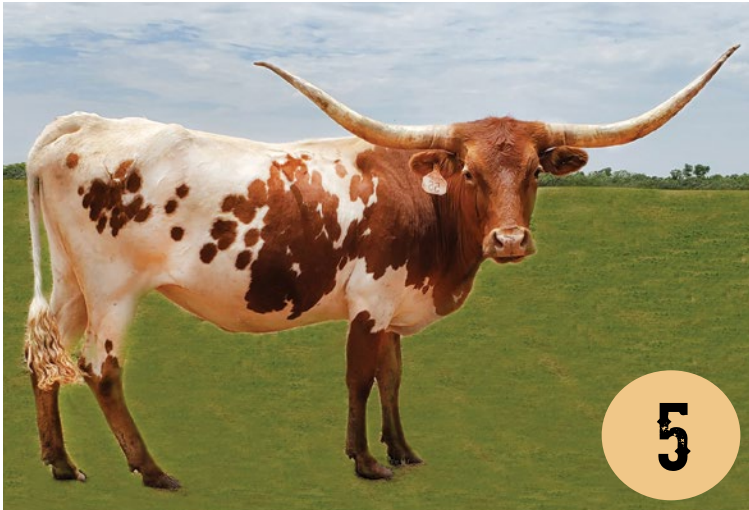

ML CALI GIRL

TLBAA No. CI319181

P.H. No. 485

DOB: 1/13/2015

CONSIGNED BY: SOUTHERN LONGHORNS

BREEDING: Exposed to SC Rock On from 10-10-19 to 2-19-20.

COMMENTS: ML Cali Girl is a very well built young cow with color, size and conformation. Look at her horns! She had a very explosive horn growth this last year! She should have a calf at side by SC Rock on by sale time.

GM ROUNDER'S HOSS

TEMPTATION'S RED ROUNDER

PA'S RED ROUNDER
LAMB'S TEMPTATION

WHATCHATHINK

YO WHIRLING JACK 1677
K3 224

ML MISS VALLEY STAR

MR JOHN HENRY

WATSON 167
MISS DOLLY P

BH GUNNA RULE

NOT GUNNA
MISS DAISY RULER