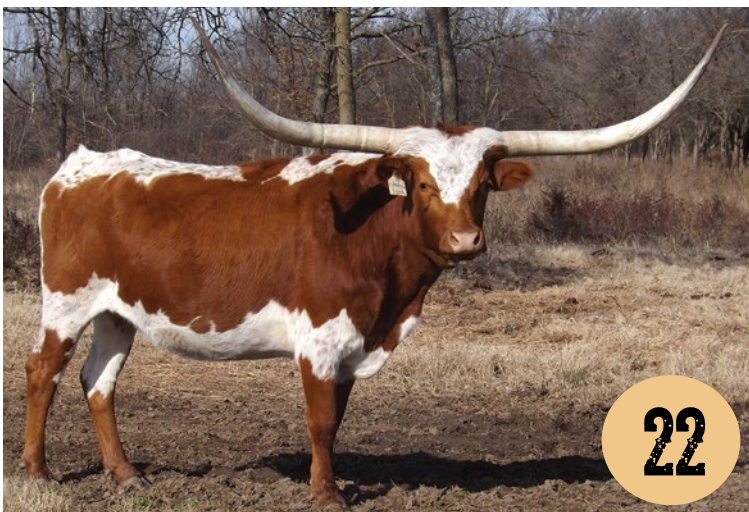

P.H. No. 1467

DOB: 9/26/2014

CONSIDERED BY:
KENT & SANDY HARRELL

BREEDING: Exposed to Patriot HR from 6-15-20 to sale.
COMMENTS: OCV'd. This gorgeous big horned line-back sports over 94" of total horn with 73.25" TTT. She is Owen McGill breeding on top and Butler on the bottom. She is a half sister to our senior herd sire Rebel HR (TLBAA Ultimate Bull 2018) and is exposed to our other colorful herd sire Patriot HR from 6/15/20 to sale date. We are keeping three of her daughters in our herd as replacements. She is tested negative for TB, Brucellosis, and Johnes.