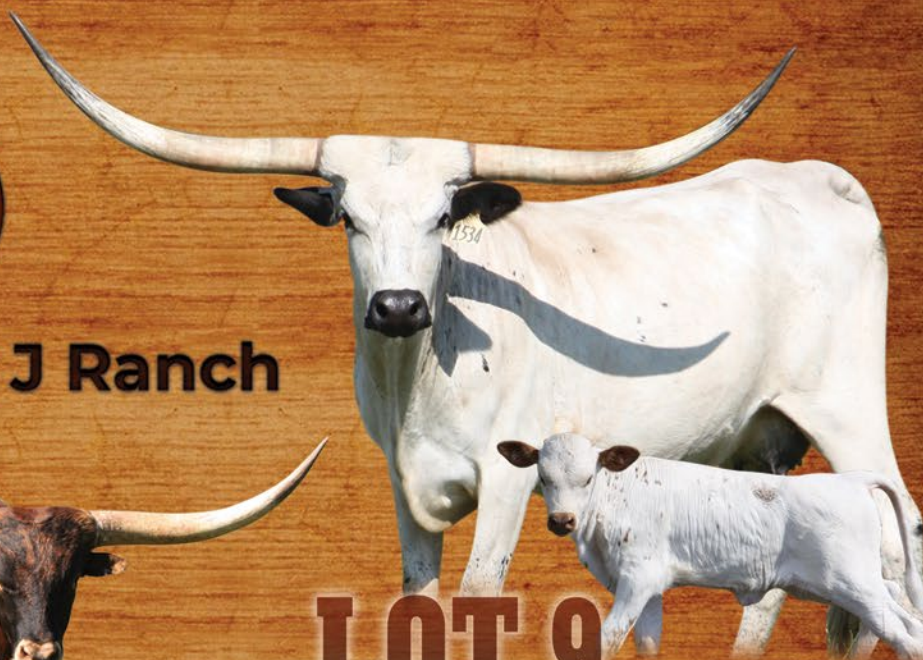

Exciting Offerings Coming To Horn Showcase!

Circle Double J Ranch

LOT 9 Sweet Cricket EOT
Commander EOT 14/10 x Last Cricket • dob: 12/13/15