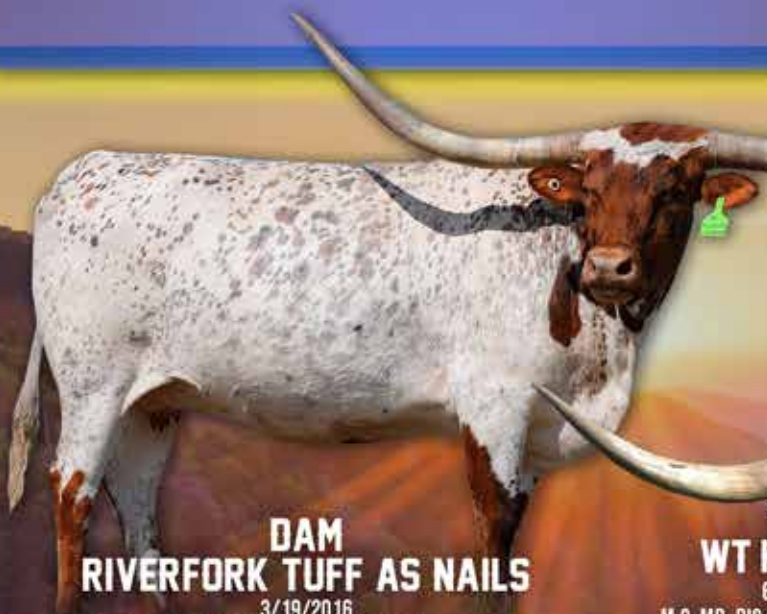

SUNHAVEN FARM

Jay & Susan Wachter

DAM
RIVERFORK TUFF AS NAILS
3/19/2016
BUBBA TUFF CHEX X SHY IRON