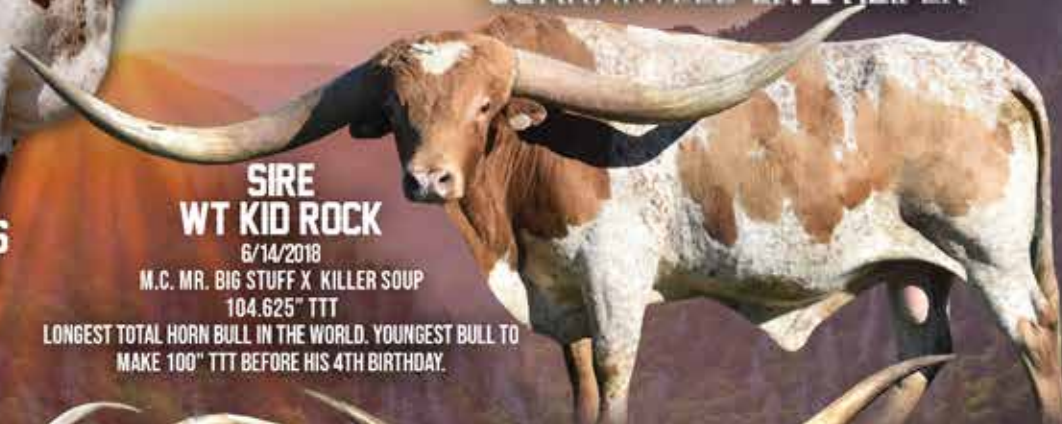

SIRE
WT KID ROCK
6/14/2018
M.C. MR. BIG STUFF X KILLER SOUP
104.625" TTT
LONGEST TOTAL HORN BULL IN THE WORLD. YOUNGEST BULL TO
MAKE 100" TTT BEFORE HIS 4TH BIRTHDAY.

LOT 23

WT KID ROCK X RIVERFORK TUFF AS NAILS
GUARANTEED LIVE HEIFER