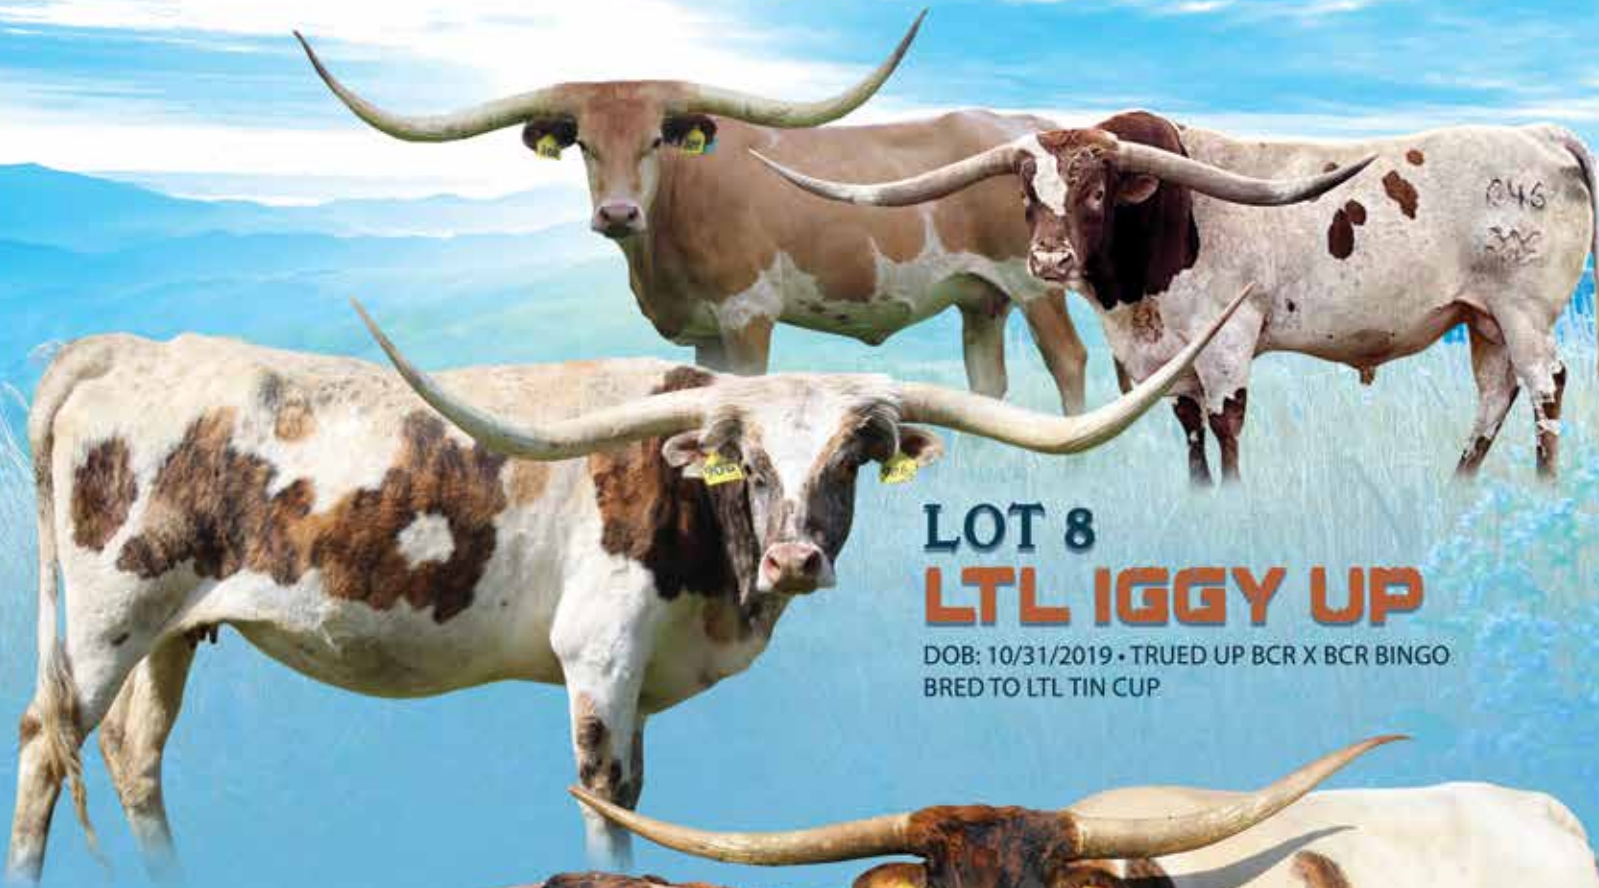

LOT 8
LTL IGGY UP

DOB: 10/31/2019 • TRUED UP BCR X BCR BINGO
BRED TO LTL TIN CUP