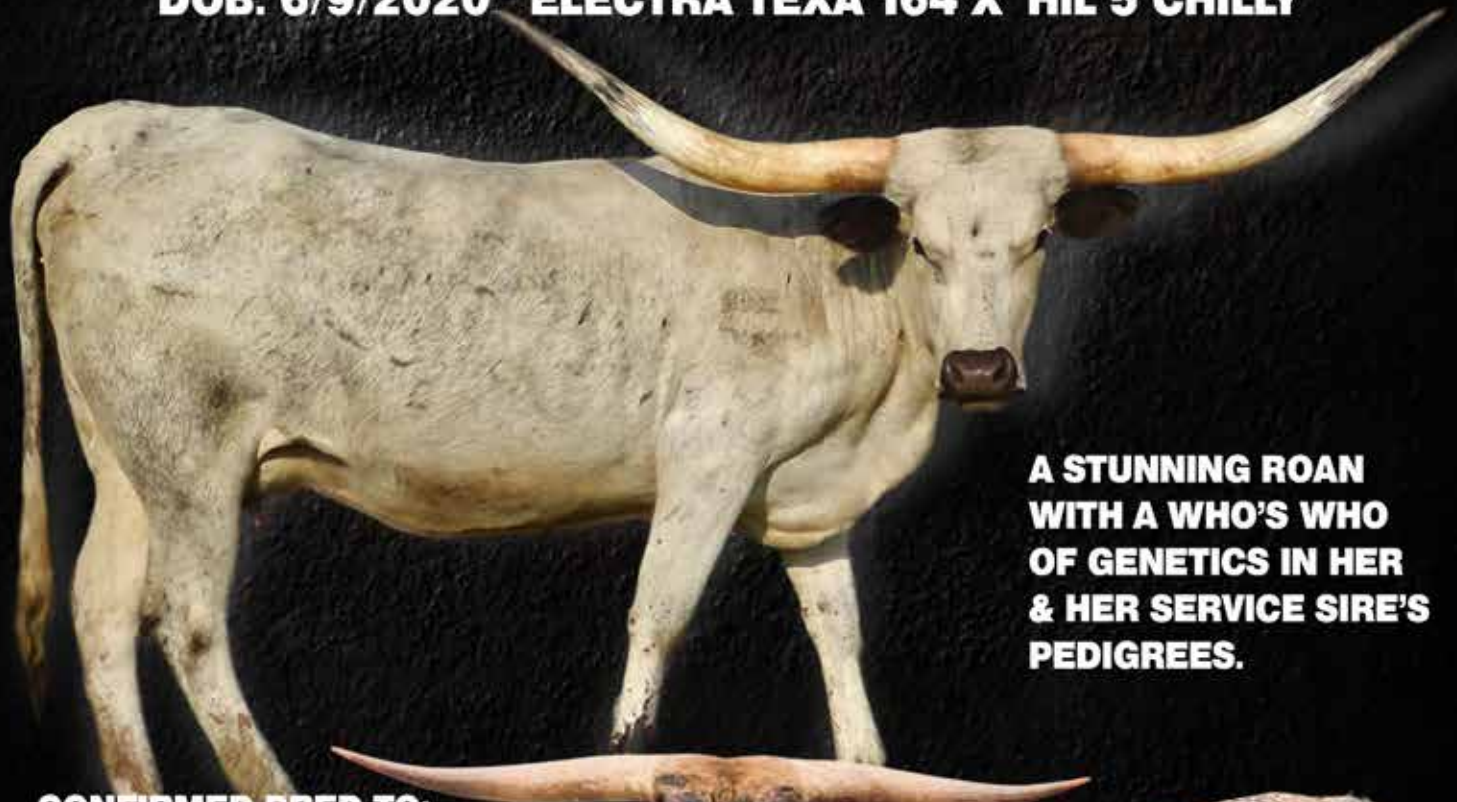

**A STUNNING ROAN
WITH A WHO'S WHO
OF GENETICS IN HER
& HER SERVICE SIRE'S
PEDIGREES.**

**CONFIRMED BRED TO:
FIFTY CAL.**

(SCHMIDT / ZINN / RAMBACHER PARTNERSHIP)
FIFTY-FIFTY BCB X RENEGADES CATCHIT 404

**HE BRINGS EVEN MORE HORN,
OUTRAGEOUS COLOR & SIZE TO AN
ALREADY IMPRESSIVE SET OF GENETICS!**

**FIFTY-FIFTY BCB, J.R. GRAND SLAM, POCO LADY BL
BEING ADDED TO FROSTY'S COWBOY CATHIT CHEX,
HORSESHOE J JOURNEY, WS JAMAKISM,
& MANY MORE ELITE LONGHORNS!**