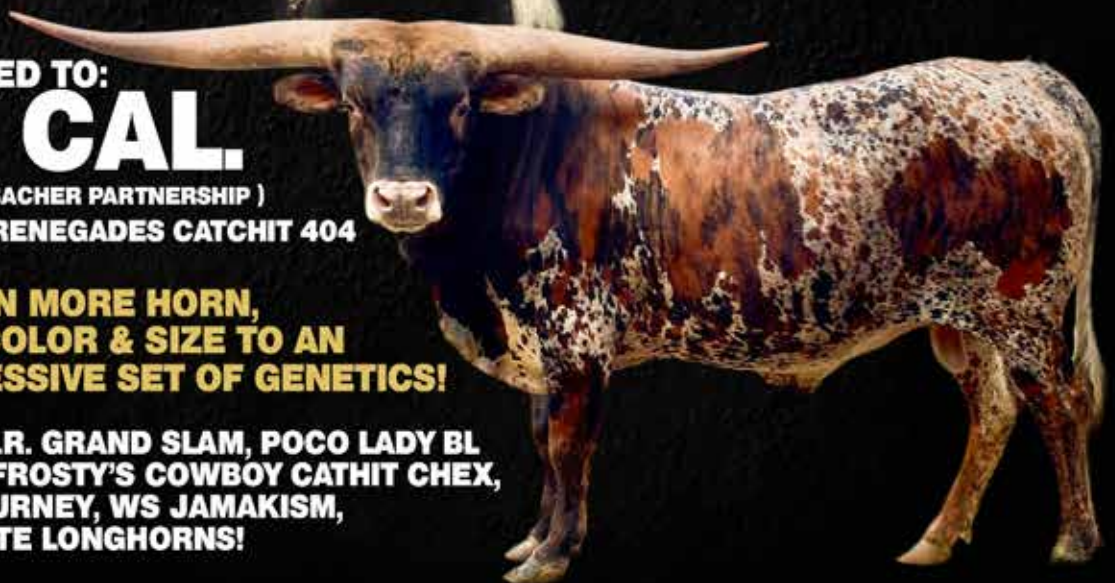

**HE BRINGS EVEN MORE HORN,  
OUTRAGEOUS COLOR & SIZE TO AN  
ALREADY IMPRESSIVE SET OF GENETICS!**

**FIFTY-FIFTY BCB, J.R. GRAND SLAM, POCO LADY BL  
BEING ADDED TO FROSTY'S COWBOY CATHIT CHEX,  
HORSESHOE J JOURNEY, WS JAMAKISM,  
& MANY MORE ELITE LONGHORNS!**