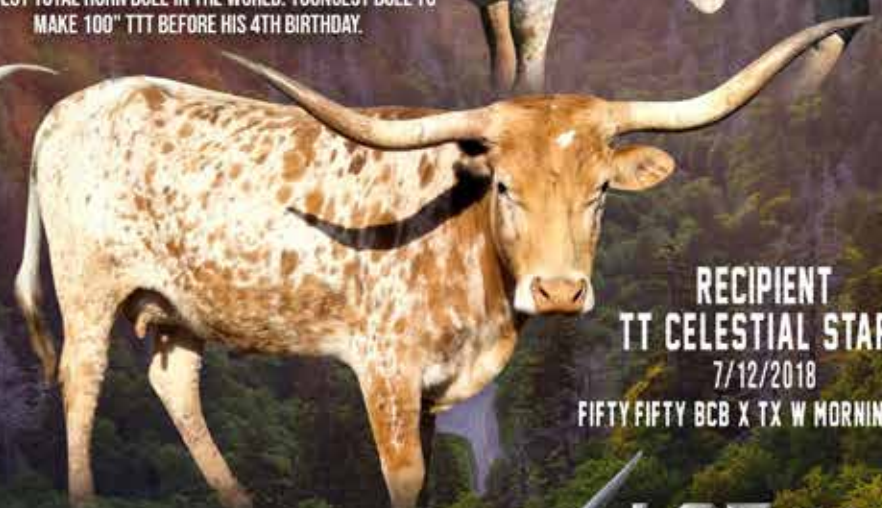

RECIPIENT
TT CELESTIAL STARS
7/12/2018
FIFTY FIFTY BCB X TX W MORNING STAR