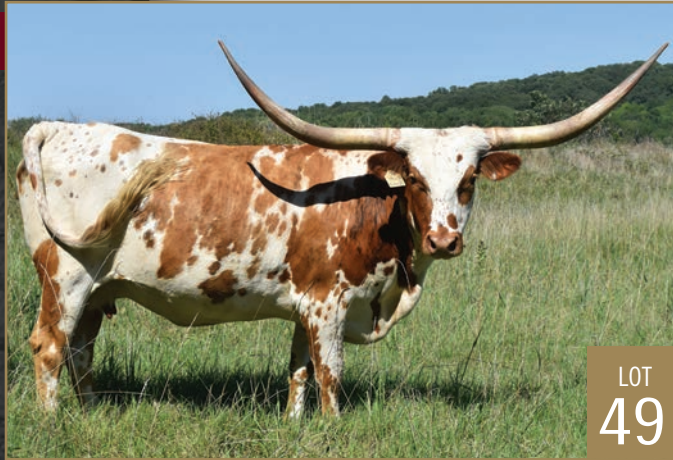

Breeding: Exposed to R Bar C Maverick from 5/23/23 to sale.

Comments: OCV'd. This girl lives up to her name "perfect" in every way. Her sire is RM High Hopes, a many time sire of exceptional offspring. Her dam is HCC Perfect Caliber. She has given us two exceptional heifer calves. This Red McCombs cow is the one for your herd. She has a great disposition and will eat right out of your hand. She measures 90" TTT on September 29, 2023. Here's an opportunity to add a GREAT cow to your herd. The sire to her calf (Preg Check positive on 9/29/23) is R bar C Maverick which is the son of Cortex Chex and TLS Brazos Lilly.