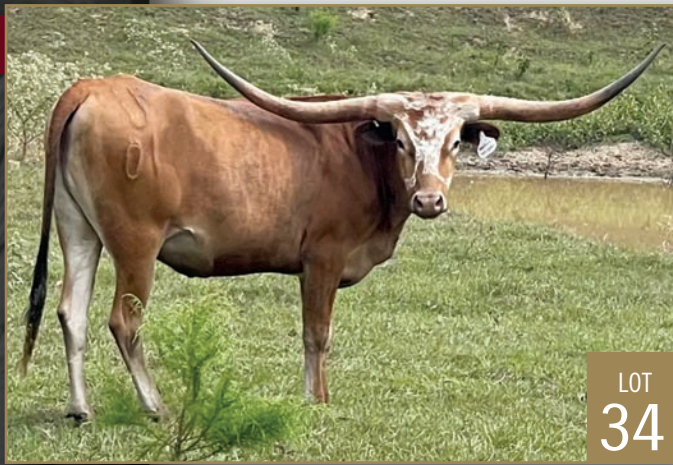

LOT
34

WESTERN WHISPER

Consigned by DERICK & CLAUDIA SCHAEFER

TLBAA No: C1328427 PH No: 1 DOB: 8/6/20

RC TSUNAMI 2 { CONCEALED WEAPON { SHARPSHOOTER 542
RC PACIFIC MERMAID { HORSESHOE J EXAMPLE
SOUTHERN WHISPER { LAR SMOKE'N { COWBOY CHEX
SOUTHERN JOLIE 29 { SMOKY ROAN
COACH TOMMIE
SOUTHERN CHIFFON

Breeding: Exposed to Juancho from 10/1/23 to 12/31/23.

Comments: OCV'd. She's a calm addition to any herd with a solid TTT future hitting 70 1/2" TTT at 38 months. She will bring outcross genetics to your program from her sire, RC Tsunami 2 (TTT 88"/TH 116") and her predominantly Butler granddam. We purchased her granddam at this auction in 2018 and are retaining her mother. She's bred to our Drop Box x KC Jubilee (80" TTT/100" TH) young bull Juancho.

SIRE