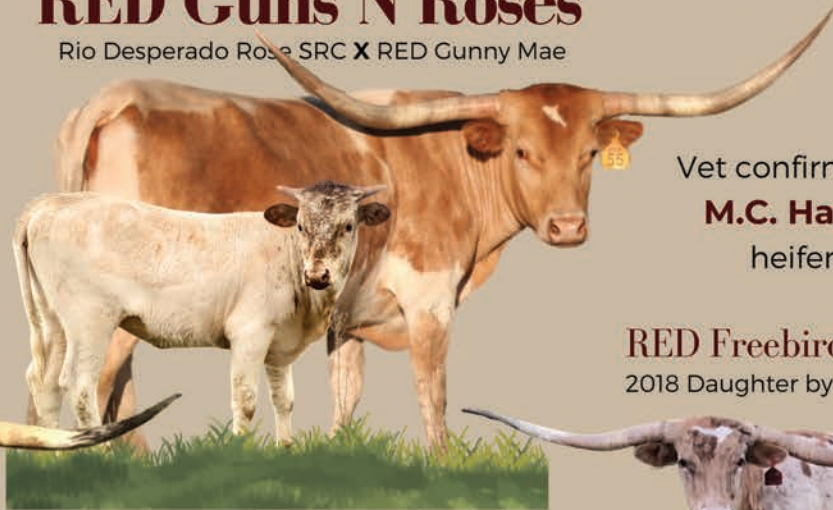

LOT 71

RED Guns N Roses

Rio Desperado Rose SRC X RED Gunny Mae

Heifer at side by
RJF Custom Chrome
(Cowboy Tuff Chex X
Wiregrass Laura)

Vet confirmed **bred** to
M.C. Hangin Tuff
heifer sexed!!!

RED Freebird

2018 Daughter by Fifty-Fifty BCB