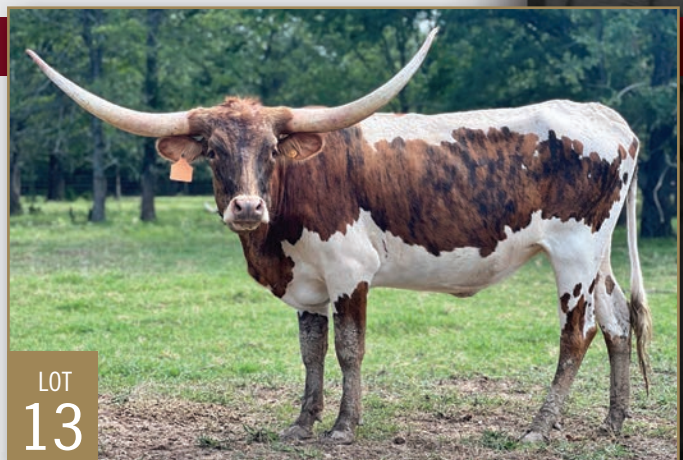

JJ CHOIR GIRL

Consigned by DAVE AND PATTI PACE

TLBAA No: C1333744 PH No: 16 DOB: 4/8/21

HUBBELLS JEREMIAH 29 :11 { COWBOY CATCHIT CHEX
HUBBELLS CW BEAUTY
HBR PLUM TUFF { COWBOY TUFF CHEX
BL SUGAR PLUM 844

Breeding: Exposed to RRR Vindicator's Edge from 2/21/23 to 4/9/23. Exposed to PCC Double Agent from 4/11/23 to 5/20/23.

Comments: OCV'd. Brindle and white daughter out of HBR Plum Tuff, the daughter of record holder Cowboy Tuff Chex x BL Sugar Plum 844. JJ Choir Girl was sired by 90" Hubbell's Jeremiah 29:11 on the top. With horns now rolling out, this beauty brings you a deep pedigree filled by legends of the breed out of quality programs including Loomis, Filip and Hubbell. She is the product of kings and queens. Exposed to both 90" RRR Vindicator's Edge as well as Gold Mine son, PCC Double Agent, this calf will be a sure winner. More information available at www.circledoublej.com.