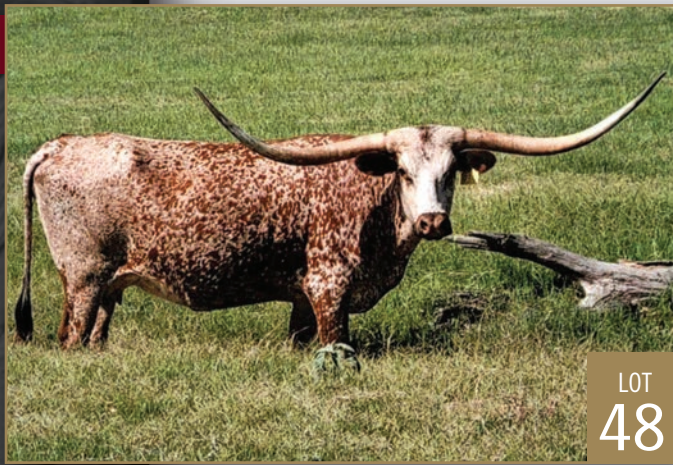

LOT
48

RM PERFECT HOPES 934

Consigned by R BAR C FARM

TLBAA No: CI316138 PH No: 934 DOB: 5/31/18

RM HIGH HOPES { JP RIO GRANDE
SHADOW JUBILEE

449 HCC PERFECT CALIBER { TOP CALIBER
S & L'S PLUM PERFECT

Breeding: Exposed to R Bar C Maverick from 5/23/23 to sale.

Comments: OCV'd. This girl lives up to her name "perfect" in every way. Her sire is RM High Hopes, a many time sire of exceptional offspring. Her dam is HCC Perfect Caliber. She has given us two exceptional heifer calves. This Red McCombs cow is the one for your herd. She has a great disposition and will eat right out of your hand. She measures 90" TTT on September 29, 2023. Here's an opportunity to add a GREAT cow to your herd. The sire to her calf (Preg Check positive on 9/29/23) is R bar C Maverick which is the son of Cortex Chex and TLS Brazos Lilly.