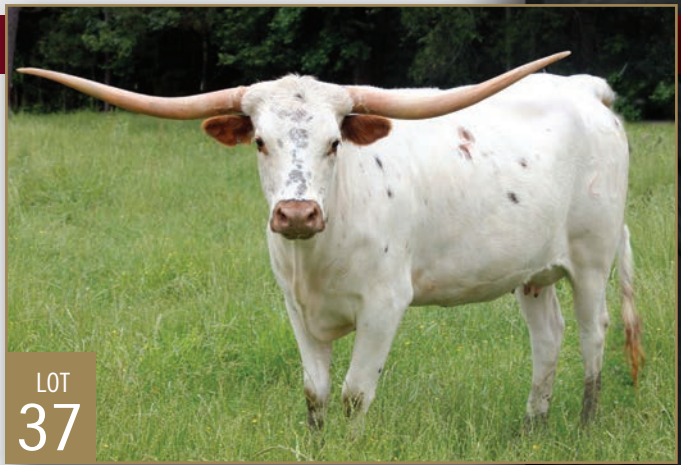

SH LUCKY ARIANA 41/20

Consigned by DORA THOMPSON

TLBAA No: CI329705 PH No: 41/20 DOB: 11/2/19

RJF JR LUCKY 9/10 { LLL LUCKY
J. R. SASSIE

SH ARIANA PENNY 121/7 { GUN LEE ZEE SH 58/2
585 PENNY ANTE

Breeding: Heifer calf at side born 3/30/23 by SH Sittin I command. Exposed to SH Sittin In Command 97 from 3/30/23 to 8/31/23; SH King Moonshine 38/21 from 9/14/23 to 12/20/23.

Comments: OCV'd. A beautiful RJF JR Lucky daughter (he was a LLL Lucky son who has some daughters in the 90's TTT) out of a Gun Lee Zee daughter (Gun Lee died young at over 90" TTT and I'm holding on to most stuff by him). She has a look-alike heifer at side by SH Sittin In Command 97. She hasn't been measured since February and was close to 70" TTT then. I've always thought she was beautiful. Look at her horns - they have the glass horned look, some Butler cows have. Look at the in famous longhorns in her pedigree. My loss is your gain....

LOT
37

DG MONEY BOMBER

Consigned by DALE & GINA FRANCISCO

TLBAA No: CI311454 PH No: 1018 DOB: 2/3/18

BOMBER CHEX 80 { JP RIO GRANDE
BL PRETTY BOMBER

MONEY IN THE BANK BCB { BANDERA CHEX
BANKROLL BCB

Breeding: AI'd to Cut'N Dried - in process

Comments: OCV'd. Bomber is a solid framed young cow, well built, easy fleshing and calm to work. She brings Bomber Chex over Bolen breeding of Bandera Chex - a Little Ace Lobo daughter. She is AI'd to the 98" Cut'N Dried - to pull in Tuff Chex over Drag Iron for a futurity ready 2024 calf. Look close at this one! More images at DGLonghornRanch.com.