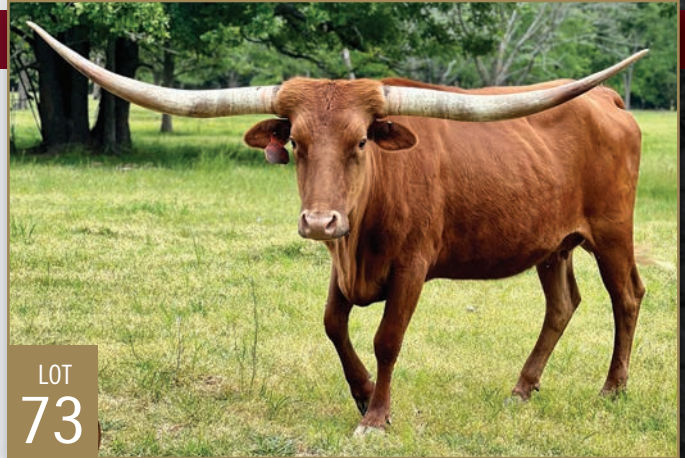

Breeding: Exposed to PCC Double Agent from 12/21/22 to 5/20/23. Exposed to PCC Game Changer from 9/27/23 to 1/2/24.

Comments: OCV'd. Light brindle, 6 year old Cowboy Catchit Chex daughter who has given us a DaVinci Code daughter that sold in the 2023 Hudson Valentine sale as well as a promising herd sire prospect that we have high hopes for. Child friendly demeanor - she's a strong milker who raises a big calf, breeds back consistently and is easy to work. This is a solid cow that brings value to anyone's herd. More information at www.circledoublej.com.