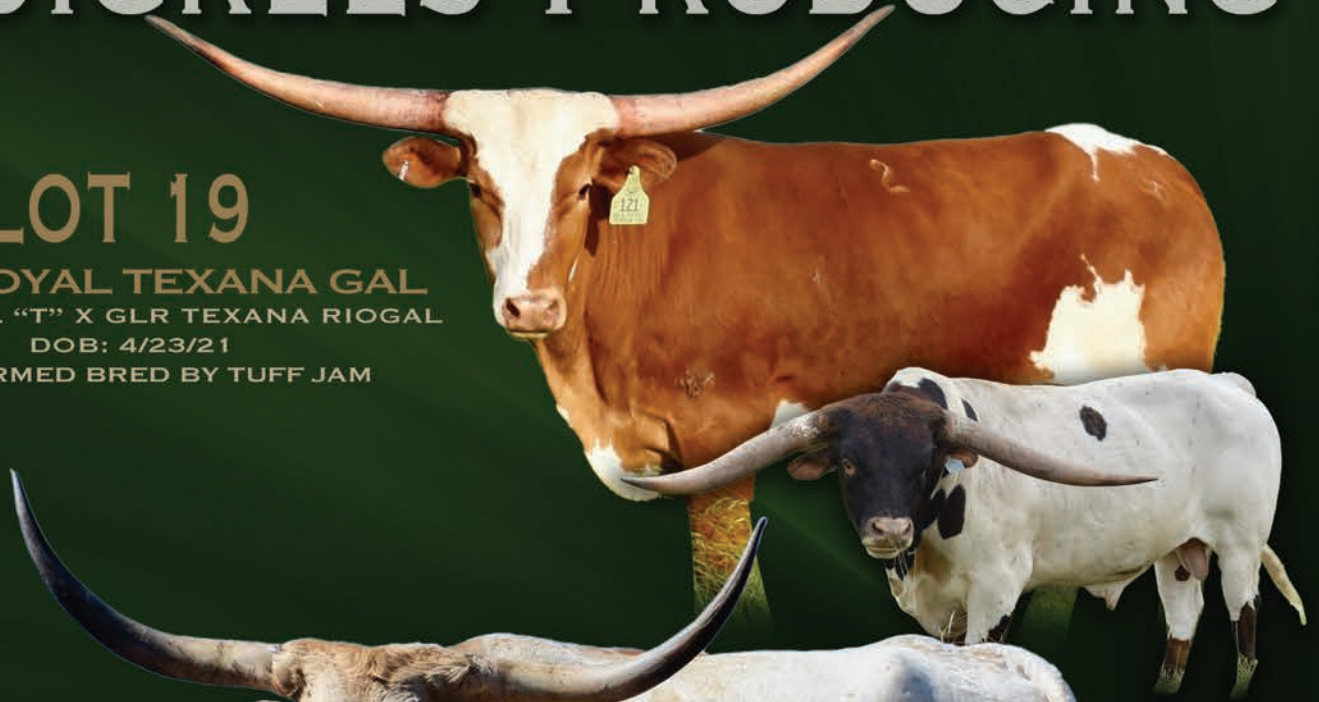

PEDIGREES PRODUCING

LOT 19

GLR ROYAL TEXANA GAL
TKR ROYAL "T" X GLR TEXANA RIOGAL
DOB: 4/23/21
CONFIRMED BRED BY TUFF JAM