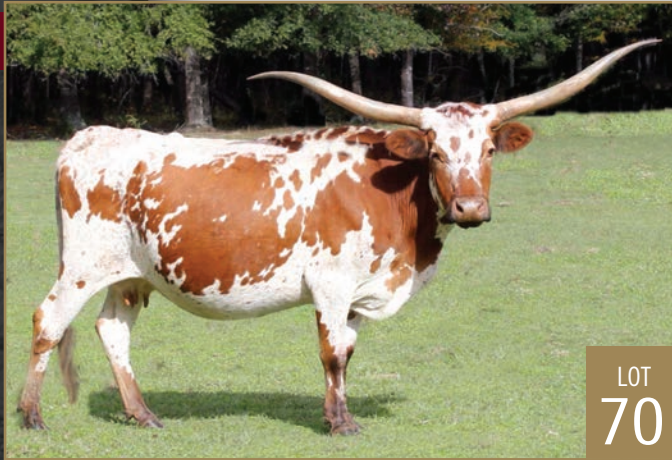

Breeding: Al'd to Cut'N Dried on 6/24/23; exposed to Timber from 7/12/23 to 10/14/23.
Comments: OCV'd. Big beautiful cow, Al'd to Cut'N Dried at 10 years old, in her prime. Easy keeper and a great milker; great genetics here - don't overlook her! She is confirmed bred to Cut'N Dried for a spring, 2024 calf.