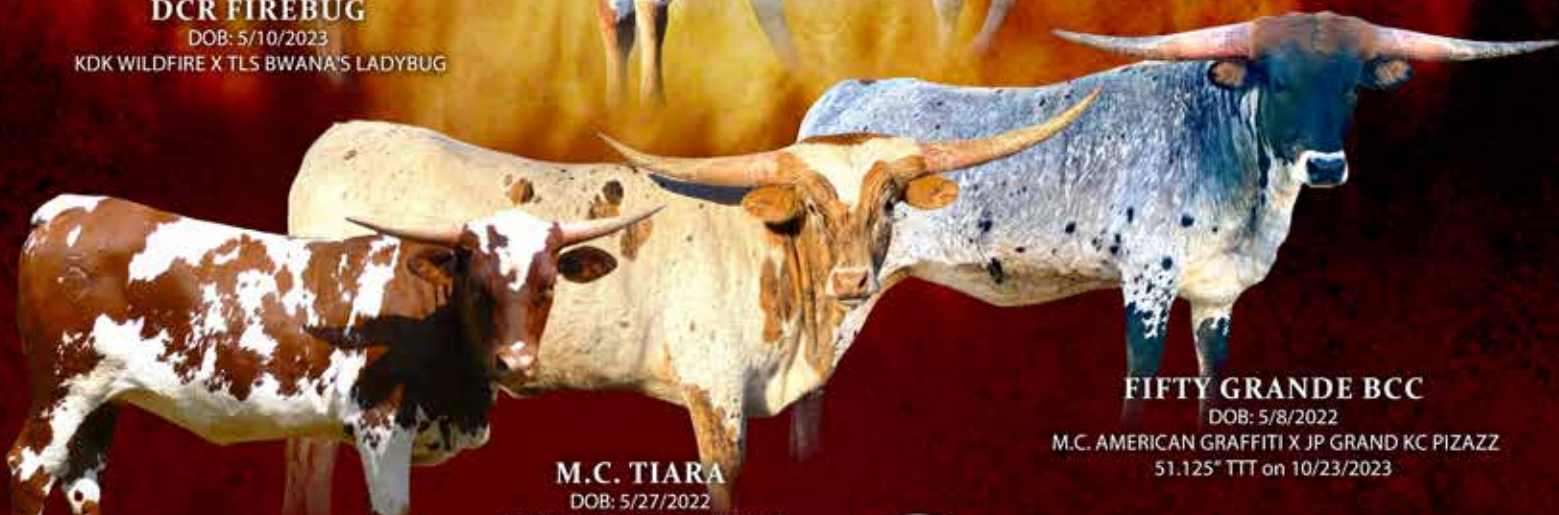

# DIAMOND C FURNITURE

**DCR WILD LUCK**

DOB: 11/7/2023  
KDK WILDFIRE X DOUBLE YOUR LUCK

**DCR FIREBUG**

DOB: 5/10/2023  
KDK WILDFIRE X TLS BWANA'S LADYBUG

**FIFTY GRANDE BCC**

DOB: 5/8/2022  
M.C. AMERICAN GRAFFITI X JP GRAND KC PIZAZZ  
51.125" TTT on 10/23/2023