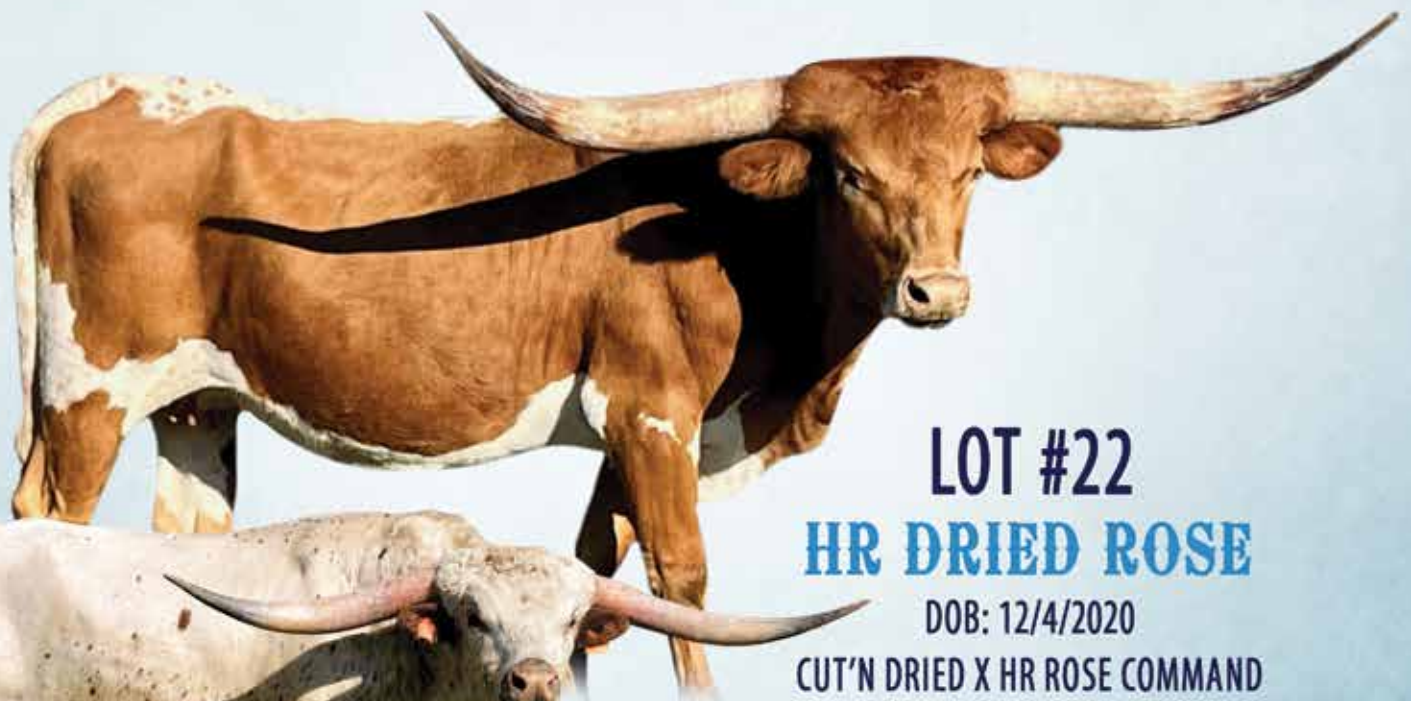

LOT #22

HR DRIED ROSE

DOB: 12/4/2020

CUT'N DRIED X HR ROSE COMMAND