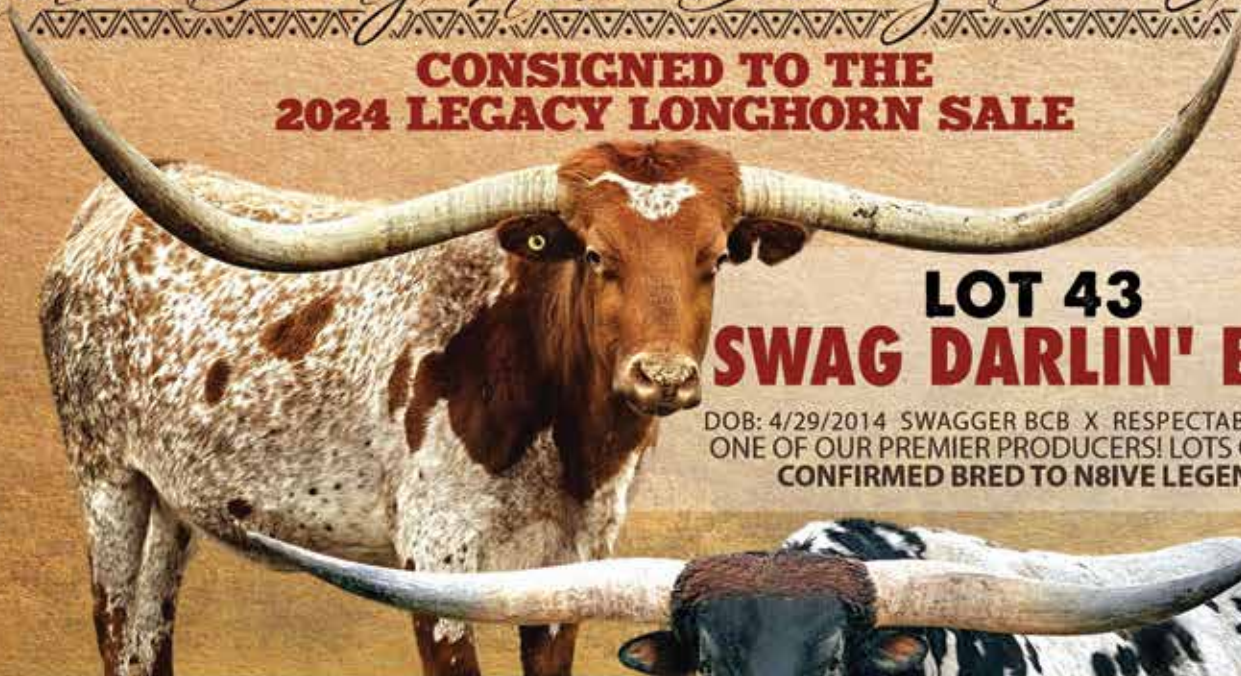

HOOSIER LONGHORNS

Native Beauty N8ive Dreamz - Bred Genetics

**CONSIGED TO THE
2024 LEGACY LONGHORN SALE**

**LOT 43
SWAG DARLIN' BCB**

DOB: 4/29/2014 SWAGGER BCB X RESPECTABLE CASINO
ONE OF OUR PREMIER PRODUCERS! LOTS OF HORN
CONFIRMED BRED TO N8IVE LEGENDZ

**SERVICE SIRE
N8IVE LEGENDZ**

JAGUAR CHEX X N8IVE DREAMZ