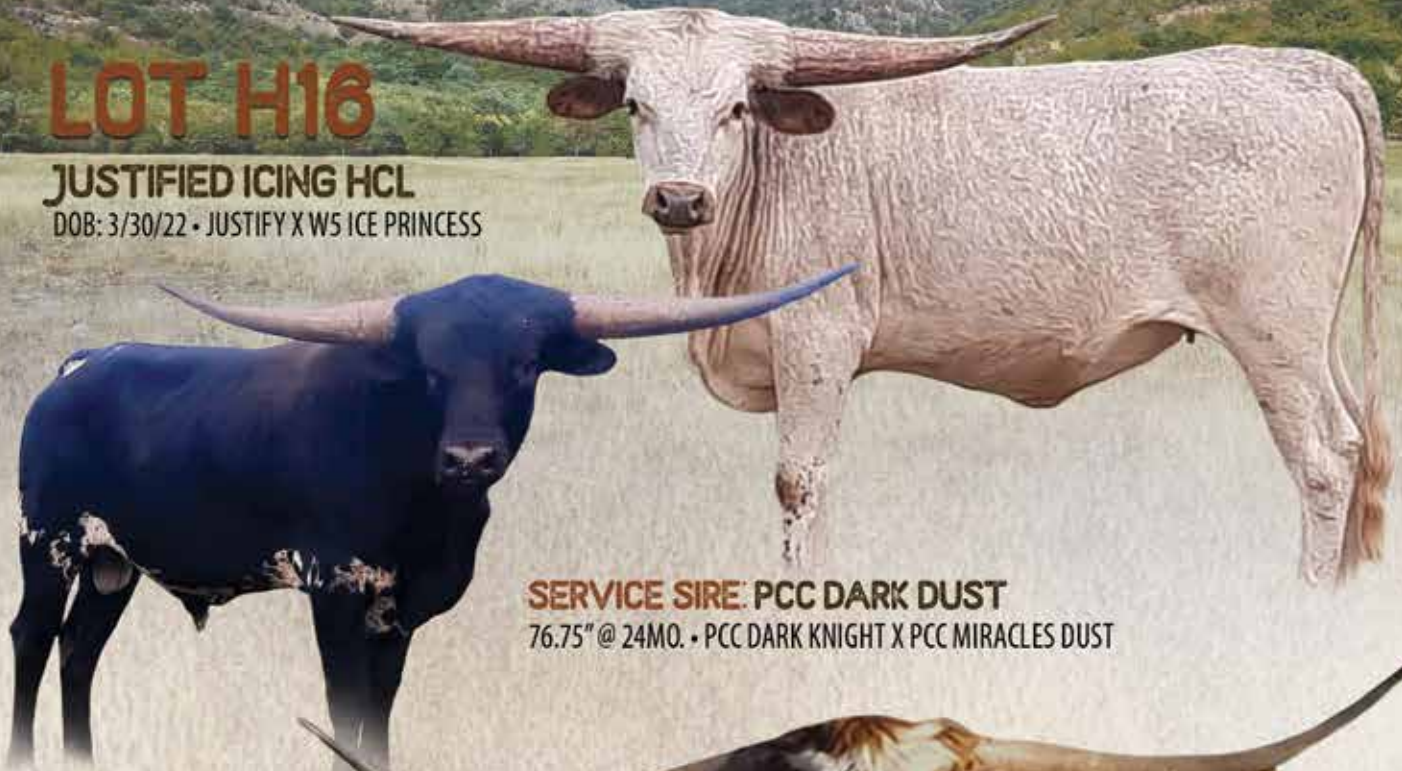

SOMETHING TO GET EXCITED ABOUT

LOT H16

JUSTIFIED ICING HCL

DOB: 3/30/22 • JUSTIFY X W5 ICE PRINCESS

SERVICE SIRE: PCC DARK DUST

76.75" @ 24MO. • PCC DARK KNIGHT X PCC MIRACLES DUST