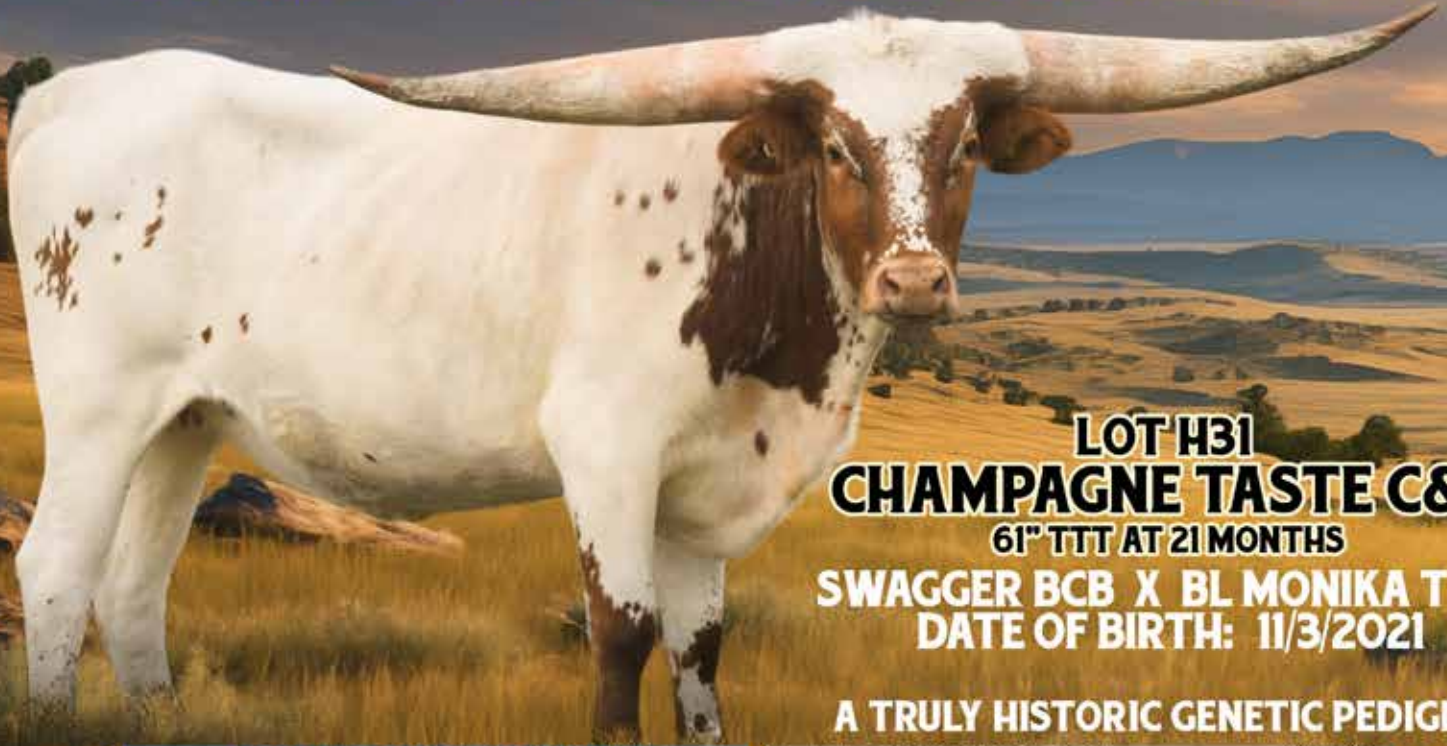

CIRCLE DOUBLE CRANCH

BOLEN LONGHORNS

AT THE 2024 LEGACY LONGHORN SALE

**LOT H31
CHAMPAGNE TASTE C&B**

61" TTT AT 21 MONTHS

SWAGGER BCB X BL MONIKA TUFF

DATE OF BIRTH: 11/3/2021

A TRULY HISTORIC GENETIC PEDIGREE