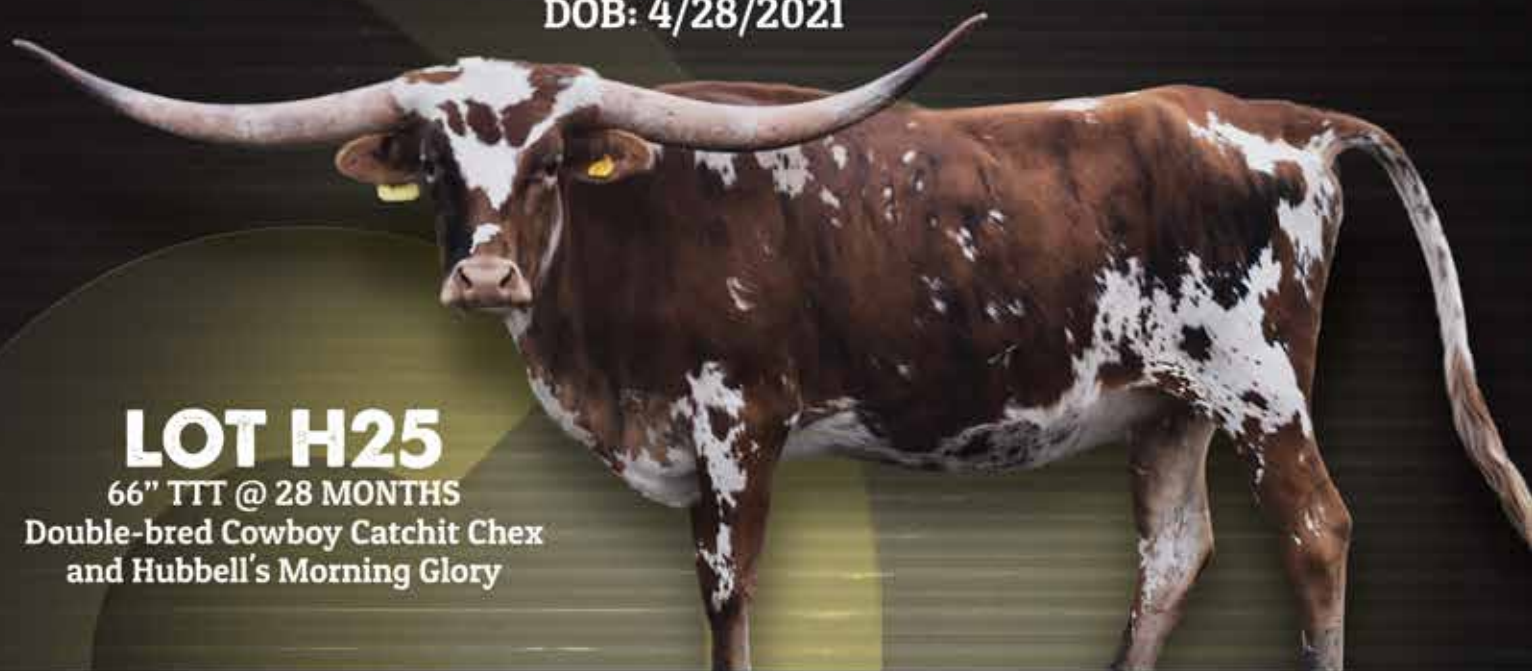

LONGHORN LEGACY SALE

LOUBOUTIN CDC

HUBBELLS ROMANS 7 x COWGIRL STAR CDC

DOB: 4/28/2021

LOT H25

66" TTT @ 28 MONTHS

Double-bred Cowboy Catchit Chex
and Hubbell's Morning Glory

EXPOSED TO BR JUNGLE JIM

RUSTIC CONFETTI

RJF BRICKLAYER X PARTY CONFETTI BCB

DOB: 9/25/2020