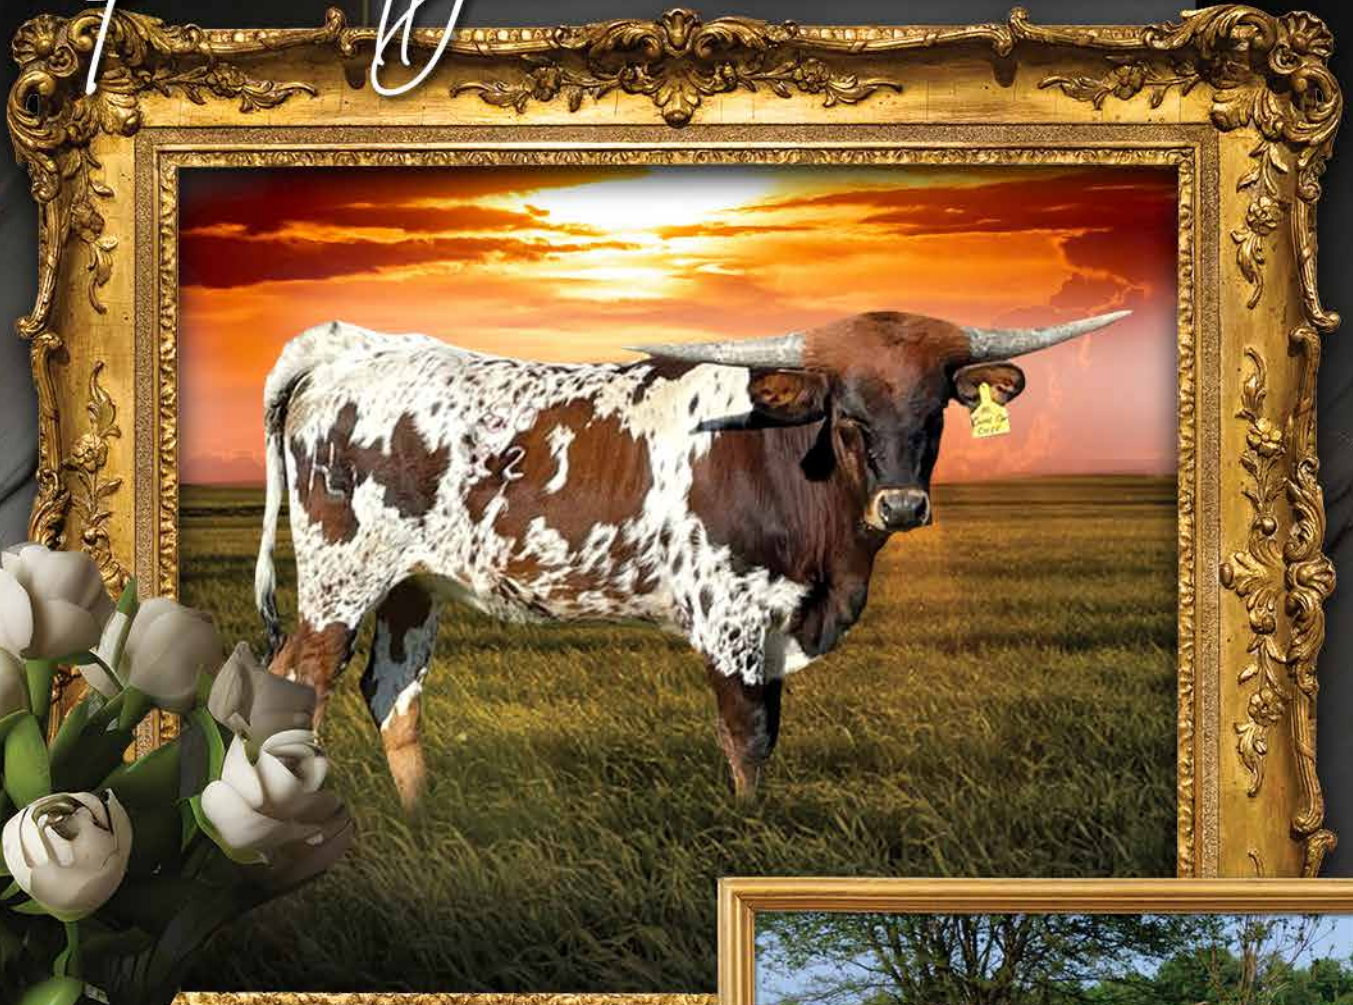

HL COME ON OVER IS *Pretty* AS A PICTURE

LOT H8 DOB: 9/18/2022

SIRE: HL HEADS UP

DAM: HL PRETTY PICTURE

HUDSON

LONGHORNS

Bill & Elizabeth Hudson

4625 Corydon Ridge RD NE · Corydon, IN 47112
ehudson18@gmail.com

Mike Willinger · 502-379-1049