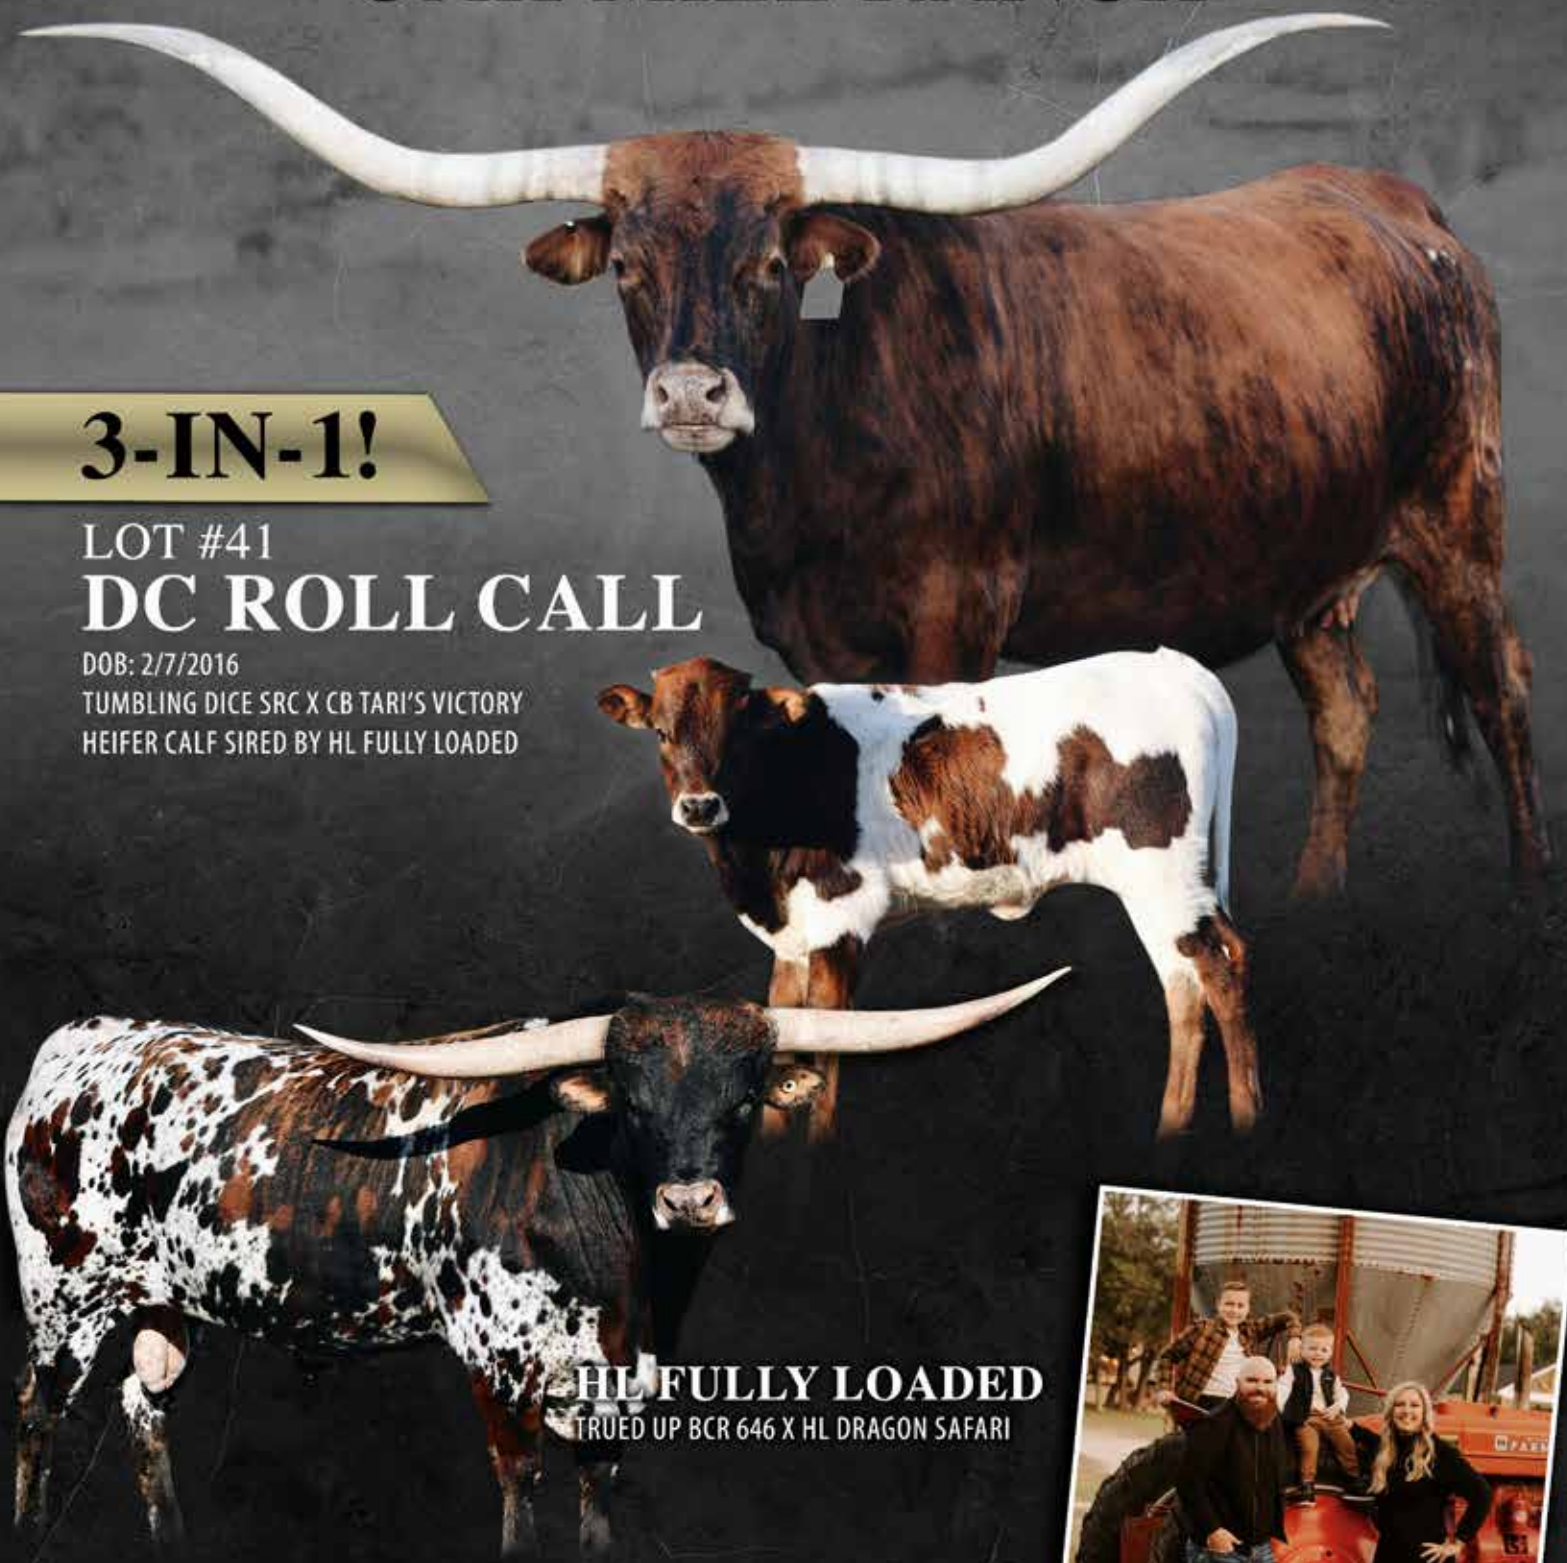

OAK MILE RANCH

3-IN-1!

LOT #41

DC ROLL CALL

DOB: 2/7/2016

TUMBLING DICE SRC X CB TARI'S VICTORY

HEIFER CALF Sired BY HL FULLY LOADED

HL FULLY LOADED

TRUED UP BCR 646 X HL DRAGON SAFARI

WWW.OAKMILERANCH.COM

HALEY HOLDEN-KOLATH • CLIFTON, TX