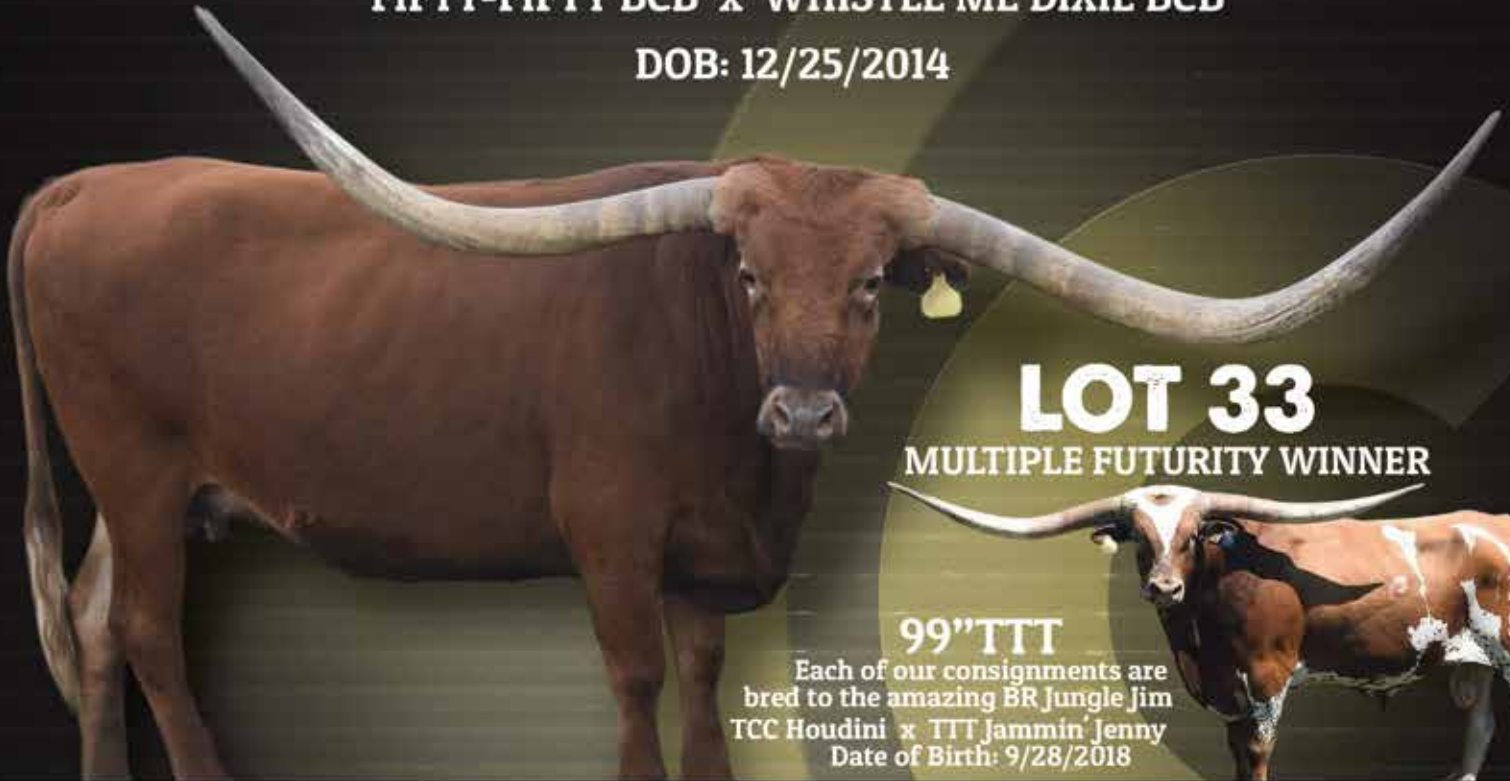

CIRCLE DOUBLE C RANCH

HOLIDAY CHEER BCB - 92.5" TTT

FIFTY-FIFTY BCB x WHISTLE ME DIXIE BCB

DOB: 12/25/2014

LOT 33

MULTIPLE FUTURITY WINNER

99" TTT

Each of our consignments are bred to the amazing BR Jungle Jim
TCC Houdini x TTT Jammin' Jenny
Date of Birth: 9/28/2018

RIDICULOUS GENETICS-PROVEN PRODUCTION