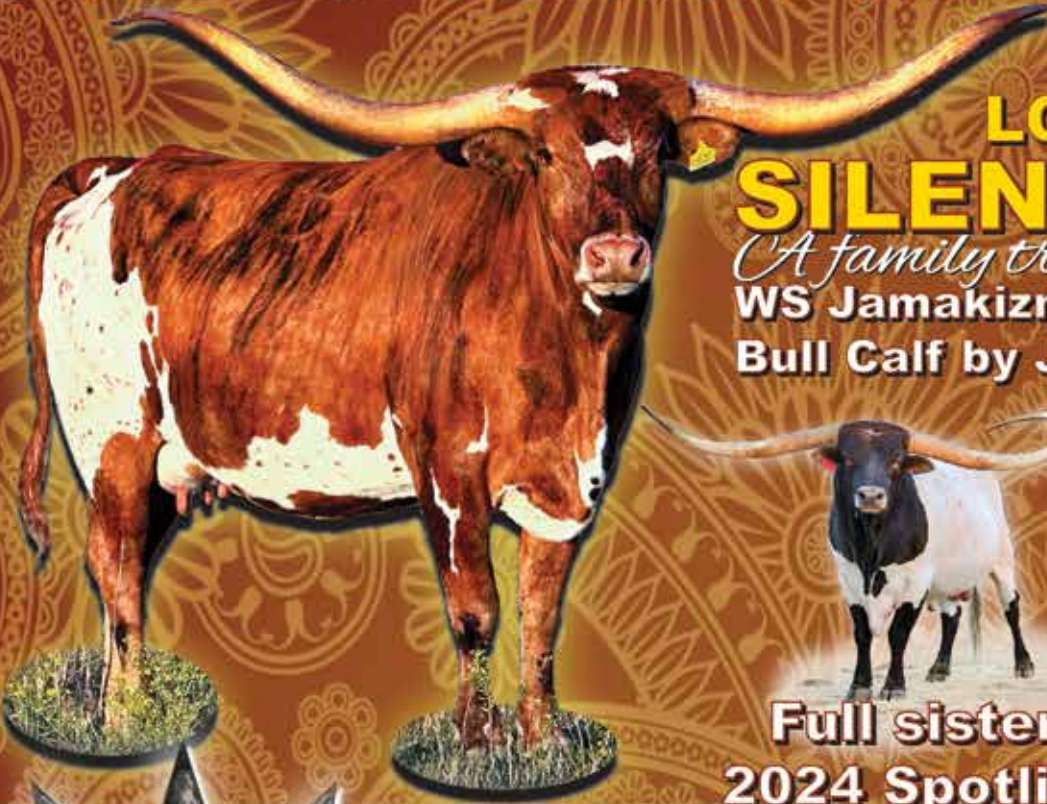

DCT CATTLE

LOT 2 SILENT LOVE

A family tradition of excellence...

WS Jamakizm x Silent Iron 113"

Bull Calf by JH Rural Safari Son