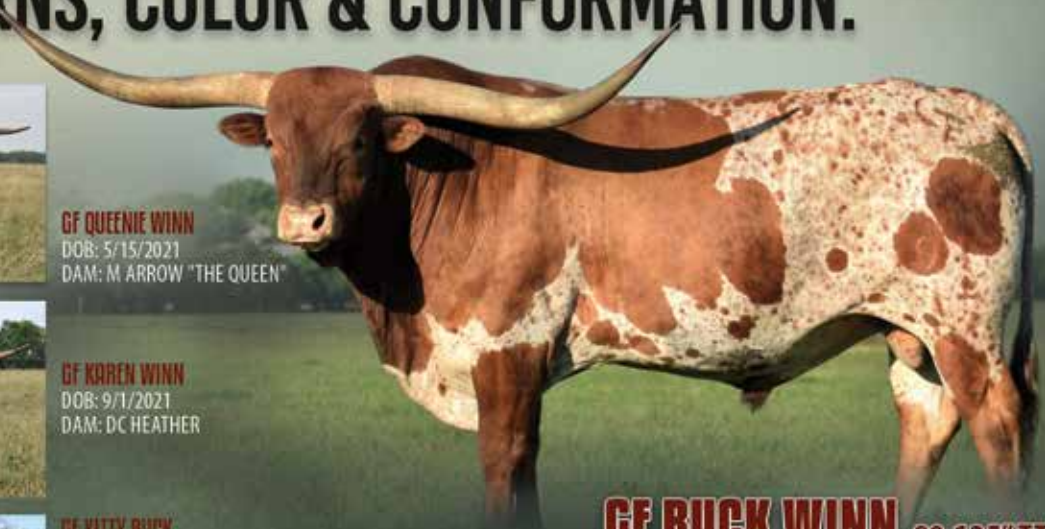

GF QUEENIE WINN
DOB: 5/15/2021
DAM: M ARROW "THE QUEEN"

GF KAREN WINN
DOB: 9/1/2021
DAM: DC HEATHER

GF KITTY BUCK
DOB: 3/26/2022
DAM: GF KITTY UP

GF BUCK WINN 89.125" TTT
DOB: 6/6/2017 • DRAG IRON X RRR MISS RED ROSE 105